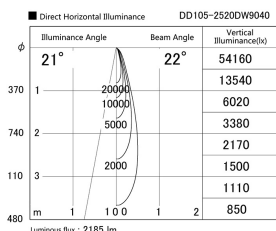

Item no. DD105-2520DW9040

Series Name: Φ 100 Lens type Adjustable downlight, Antiglare

With Dark Mirror Reflector

Installation	Recessed mount
Type	Φ 100 Lens type Adjustable downlight, Antiglare
Fixture wattage	24.3W
Beam angle	22 deg
Color Temp.	4000K
CRI	Ra>90
Luminous	2185 lm
Body	Die-cast aluminum alloy
Body finish	N/A
Trim finish	White
Reflector finish	Dark Mirror
IP Rate	IP20
Light source	COB module
Input Voltage	AC220~240V
Dimming Type	Non-Dimmable
Certificate	CE, CCC
Cut Hole	100mm

Height (Weight)	
31.8W	152 (0.9kg)
24.3W	152 (0.9kg)
21.0W	115 (0.8kg)
14.0W	115 (0.8kg)