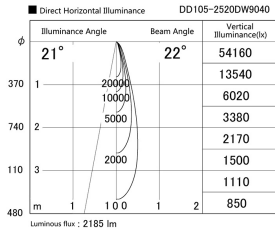

Item no. DD105-2520DW9040

Series Name: Φ 100 Lens type Adjustable downlight, Antiglare

With Dark Mirror Reflector

Installation	Recessed mount
Type	
Fixture wattage	24.3W
Beam angle	22 deg
Color Temp.	4000K
CRI	Ra>90
Luminous	2185 lm
Body	Die-cast aluminum alloy
Body finish	N/A
Trim finish	White
Reflector finish	Dark Mirror
IP Rate	IP20
Light source	COB module
Input Voltage	AC220~240V
Dimming Type	Non-Dimmable
Certificate	CE, CCC
Cut Hole	100mm

Height (Weight)	
31.8W	152 (0.9kg)
24.3W	152 (0.9kg)
21.0W	115 (0.8kg)
14.0W	115 (0.8kg)