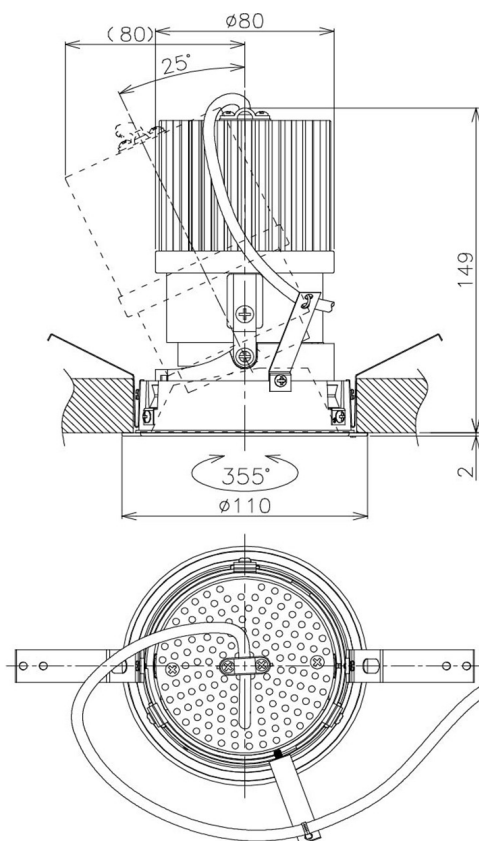

Item no. DD105-2520DW9040

Series Name: Φ 100 Lens type Adjustable downlight, Antiglare

With Dark Mirror Reflector

Installation	Recessed mount
Type	Φ 100 Lens type Adjustable downlight, Antiglare
Fixture wattage	24.3W
Beam angle	22 deg
Color Temp.	4000K
CRI	Ra>90
Luminous	2185 lm
Body	Die-cast aluminum alloy
Body finish	N/A
Trim finish	White
Reflector finish	Dark Mirror
IP Rate	IP20
Light source	COB module
Input Voltage	AC220~240V
Dimming Type	Non-Dimmable
Certificate	CE, CCC
Cut Hole	100mm

Height (Weight)	
31.8W	152 (0.9kg)
24.3W	152 (0.9kg)
21.0W	115 (0.8kg)
14.0W	115 (0.8kg)