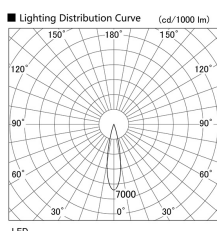

Item no. DD105-2520DW9040

Series Name: Φ 100 Lens type Adjustable downlight, Antiglare

With Dark Mirror Reflector

Installation	Recessed mount
Type	Φ 100 Lens type Adjustable downlight, Antiglare
Fixture wattage	24.3W
Beam angle	22 deg
Color Temp.	4000K
CRI	Ra>90
Luminous	2185 lm
Body	Die-cast aluminum alloy
Body finish	N/A
Trim finish	White
Reflector finish	Dark Mirror
IP Rate	IP20
Light source	COB module
Input Voltage	AC220~240V
Dimming Type	Non-Dimmable
Certificate	CE, CCC
Cut Hole	100mm

Height (Weight)	
31.8W	152 (0.9kg)
24.3W	152 (0.9kg)
21.0W	115 (0.8kg)
14.0W	115 (0.8kg)