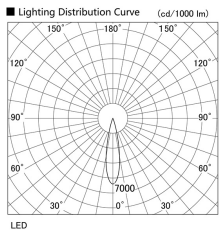

Item no. DD105-2520DW9040

Series Name: Φ 100 Lens type Adjustable downlight, Antiglare

With Dark Mirror Reflector

Installation	Recessed mount
Type	
Fixture wattage	24.3W
Beam angle	22 deg
Color Temp.	4000K
CRI	Ra>90
Luminous	2185 lm
Body	Die-cast aluminum alloy
Body finish	N/A
Trim finish	White
Reflector finish	Dark Mirror
IP Rate	IP20
Light source	COB module
Input Voltage	AC220~240V
Dimming Type	Non-Dimmable
Certificate	CE, CCC
Cut Hole	100mm

Height (Weight)	
31.8W	152 (0.9kg)
24.3W	152 (0.9kg)
21.0W	115 (0.8kg)
14.0W	115 (0.8kg)