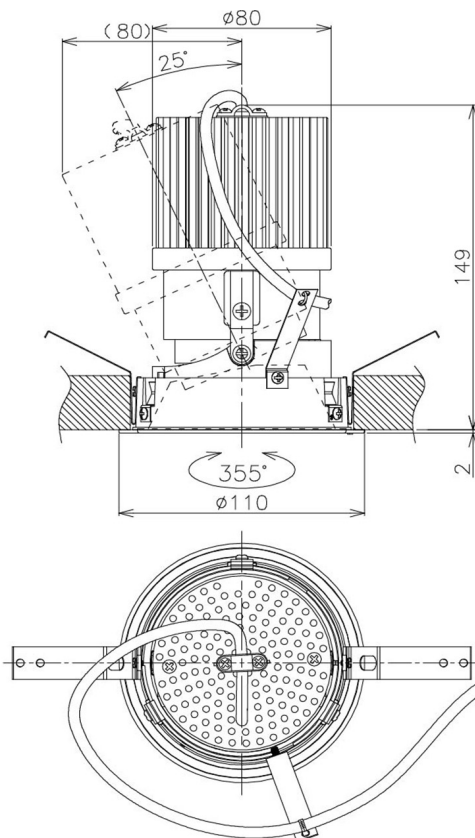

Item no. DD105-2535DW9027

Series Name:  $\Phi$ 100 Lens type Adjustable downlight, Antiglare

With Dark Mirror Reflector

Installation	Recessed mount
Type	
Fixture wattage	24.3W
Beam angle	36 deg
Color Temp.	2700K
CRI	Ra>90
Luminous	1985 lm
Body	Die-cast aluminum alloy
Body finish	N/A
Trim finish	White
Reflector finish	Dark Mirror
IP Rate	IP20
Light source	COB module
Input Voltage	AC220~240V
Dimming Type	Non-Dimmable
Certificate	CE, CCC
Cut Hole	100mm

Height (Weight)	
31.8W	152 (0.9kg)
24.3W	152 (0.9kg)
21.0W	115 (0.8kg)
14.0W	115 (0.8kg)