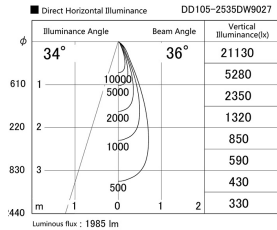

Item no. DD105-2535DW9027

Series Name:  $\Phi$ 100 Lens type Adjustable downlight, Antiglare

With Dark Mirror Reflector

Installation	Recessed mount
Type	
Fixture wattage	24.3W
Beam angle	36 deg
Color Temp.	2700K
CRI	Ra>90
Luminous	1985 lm
Body	Die-cast aluminum alloy
Body finish	N/A
Trim finish	White
Reflector finish	Dark Mirror
IP Rate	IP20
Light source	COB module
Input Voltage	AC220~240V
Dimming Type	Non-Dimmable
Certificate	CE, CCC
Cut Hole	100mm

Height (Weight)	
31.8W	152 (0.9kg)
24.3W	152 (0.9kg)
21.0W	115 (0.8kg)
14.0W	115 (0.8kg)