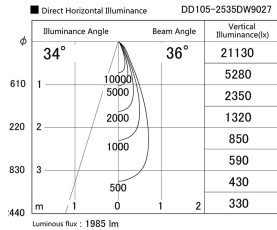

Item no. DD105-2535DW9027

Series Name: Φ 100 Lens type Adjustable downlight, Antiglare

With Dark Mirror Reflector

Installation	Recessed mount
Type	
Fixture wattage	24.3W
Beam angle	36 deg
Color Temp.	2700K
CRI	Ra>90
Luminous	1985 lm
Body	Die-cast aluminum alloy
Body finish	N/A
Trim finish	White
Reflector finish	Dark Mirror
IP Rate	IP20
Light source	COB module
Input Voltage	AC220~240V
Dimming Type	Non-Dimmable
Certificate	CE, CCC
Cut Hole	100mm

Height (Weight)	
31.8W	152 (0.9kg)
24.3W	152 (0.9kg)
21.0W	115 (0.8kg)
14.0W	115 (0.8kg)