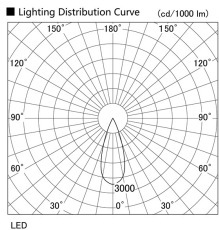

Item no. DD105-2535DW9027

Series Name:  $\Phi$ 100 Lens type Adjustable downlight, Antiglare

With Dark Mirror Reflector

Installation	Recessed mount
Type	
Fixture wattage	24.3W
Beam angle	36 deg
Color Temp.	2700K
CRI	Ra>90
Luminous	1985 lm
Body	Die-cast aluminum alloy
Body finish	N/A
Trim finish	White
Reflector finish	Dark Mirror
IP Rate	IP20
Light source	COB module
Input Voltage	AC220~240V
Dimming Type	Non-Dimmable
Certificate	CE, CCC
Cut Hole	100mm

Height (Weight)	
31.8W	152 (0.9kg)
24.3W	152 (0.9kg)
21.0W	115 (0.8kg)
14.0W	115 (0.8kg)