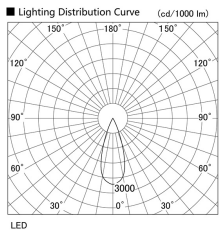

Item no. DD105-2535DW9027

Series Name: Φ 100 Lens type Adjustable downlight, Antiglare

With Dark Mirror Reflector

Installation	Recessed mount
Type	
Fixture wattage	24.3W
Beam angle	36 deg
Color Temp.	2700K
CRI	Ra>90
Luminous	1985 lm
Body	Die-cast aluminum alloy
Body finish	N/A
Trim finish	White
Reflector finish	Dark Mirror
IP Rate	IP20
Light source	COB module
Input Voltage	AC220~240V
Dimming Type	Non-Dimmable
Certificate	CE, CCC
Cut Hole	100mm

Height (Weight)	
31.8W	152 (0.9kg)
24.3W	152 (0.9kg)
21.0W	115 (0.8kg)
14.0W	115 (0.8kg)