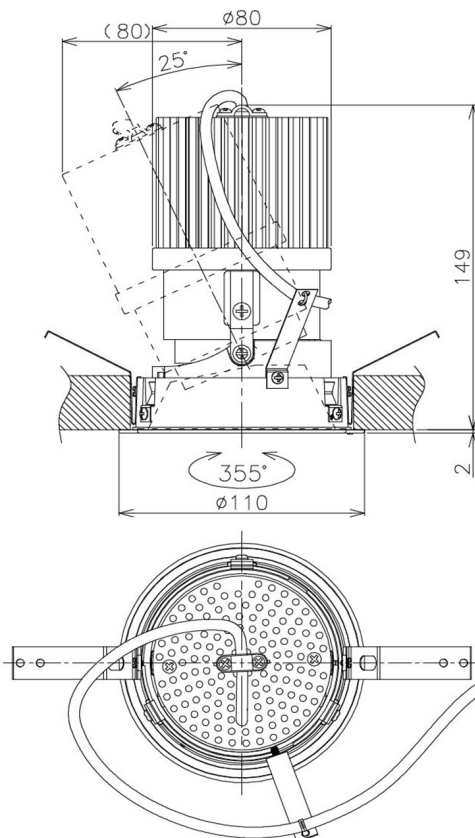

Item no. DD105-2535DW9030

Series Name:  $\Phi$ 100 Lens type Adjustable downlight, Antiglare

With Dark Mirror Reflector

Installation	Recessed mount
Type	$\Phi$ 100 Lens type Adjustable downlight, Antiglare
Fixture wattage	24.3W
Beam angle	36 deg
Color Temp.	3000K
CRI	Ra>90
Luminous	2065 lm
Body	Die-cast aluminum alloy
Body finish	N/A
Trim finish	White
Reflector finish	Dark Mirror
IP Rate	IP20
Light source	COB module
Input Voltage	AC220~240V
Dimming Type	Non-Dimmable
Certificate	CE, CCC
Cut Hole	100mm

Height (Weight)	
31.8W	152 (0.9kg)
24.3W	152 (0.9kg)
21.0W	115 (0.8kg)
14.0W	115 (0.8kg)