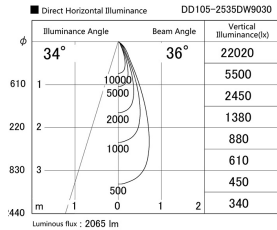

Item no. DD105-2535DW9030

Series Name: Φ 100 Lens type Adjustable downlight, Antiglare

With Dark Mirror Reflector

Installation	Recessed mount
Type	
Fixture wattage	24.3W
Beam angle	36 deg
Color Temp.	3000K
CRI	Ra>90
Luminous	2065 lm
Body	Die-cast aluminum alloy
Body finish	N/A
Trim finish	White
Reflector finish	Dark Mirror
IP Rate	IP20
Light source	COB module
Input Voltage	AC220~240V
Dimming Type	Non-Dimmable
Certificate	CE, CCC
Cut Hole	100mm

Height (Weight)	
31.8W	152 (0.9kg)
24.3W	152 (0.9kg)
21.0W	115 (0.8kg)
14.0W	115 (0.8kg)