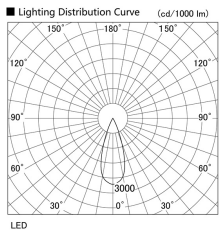

Item no. DD105-2535DW9030

Series Name: Φ 100 Lens type Adjustable downlight, Antiglare

With Dark Mirror Reflector

Installation	Recessed mount
Type	
Fixture wattage	24.3W
Beam angle	36 deg
Color Temp.	3000K
CRI	Ra>90
Luminous	2065 lm
Body	Die-cast aluminum alloy
Body finish	N/A
Trim finish	White
Reflector finish	Dark Mirror
IP Rate	IP20
Light source	COB module
Input Voltage	AC220~240V
Dimming Type	Non-Dimmable
Certificate	CE, CCC
Cut Hole	100mm

Height (Weight)	
31.8W	152 (0.9kg)
24.3W	152 (0.9kg)
21.0W	115 (0.8kg)
14.0W	115 (0.8kg)