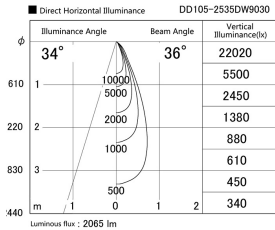

Item no. DD105-2535DW9030

Series Name:  $\Phi$ 100 Lens type Adjustable downlight, Antiglare

With Dark Mirror Reflector

Installation	Recessed mount
Type	$\Phi$ 100 Lens type Adjustable downlight, Antiglare
Fixture wattage	24.3W
Beam angle	36 deg
Color Temp.	3000K
CRI	Ra>90
Luminous	2065 lm
Body	Die-cast aluminum alloy
Body finish	N/A
Trim finish	White
Reflector finish	Dark Mirror
IP Rate	IP20
Light source	COB module
Input Voltage	AC220~240V
Dimming Type	Non-Dimmable
Certificate	CE, CCC
Cut Hole	100mm

Height (Weight)	
31.8W	152 (0.9kg)
24.3W	152 (0.9kg)
21.0W	115 (0.8kg)
14.0W	115 (0.8kg)