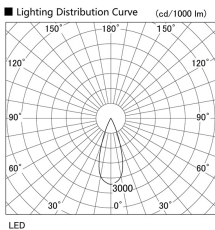

Item no. DD105-2535DW9030

Series Name:  $\Phi$ 100 Lens type Adjustable downlight, Antiglare

With Dark Mirror Reflector

Installation	Recessed mount
Type	$\Phi$ 100 Lens type Adjustable downlight, Antiglare
Fixture wattage	24.3W
Beam angle	36 deg
Color Temp.	3000K
CRI	Ra>90
Luminous	2065 lm
Body	Die-cast aluminum alloy
Body finish	N/A
Trim finish	White
Reflector finish	Dark Mirror
IP Rate	IP20
Light source	COB module
Input Voltage	AC220~240V
Dimming Type	Non-Dimmable
Certificate	CE, CCC
Cut Hole	100mm

Height (Weight)	
31.8W	152 (0.9kg)
24.3W	152 (0.9kg)
21.0W	115 (0.8kg)
14.0W	115 (0.8kg)