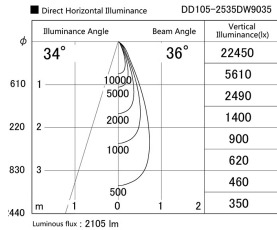

Item no. DD105-2535DW9035

Series Name:  $\Phi$ 100 Lens type Adjustable downlight, Antiglare

With Dark Mirror Reflector

Installation	Recessed mount
Type	
Fixture wattage	24.3W
Beam angle	36 deg
Color Temp.	3500K
CRI	Ra>90
Luminous	2105 lm
Body	Die-cast aluminum alloy
Body finish	N/A
Trim finish	White
Reflector finish	Dark Mirror
IP Rate	IP20
Light source	COB module
Input Voltage	AC220~240V
Dimming Type	Non-Dimmable
Certificate	CE, CCC
Cut Hole	100mm

Height (Weight)	
31.8W	152 (0.9kg)
24.3W	152 (0.9kg)
21.0W	115 (0.8kg)
14.0W	115 (0.8kg)