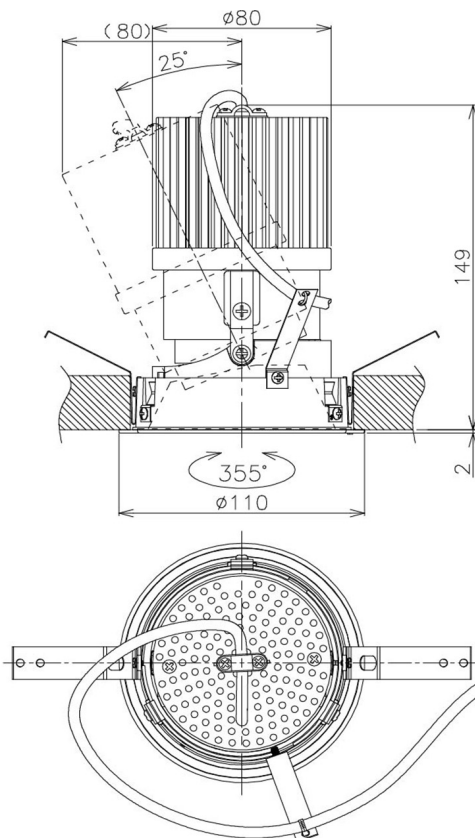

Item no. DD105-2535DW9035

Series Name: Φ 100 Lens type Adjustable downlight, Antiglare

With Dark Mirror Reflector

Installation	Recessed mount
Type	
Fixture wattage	24.3W
Beam angle	36 deg
Color Temp.	3500K
CRI	Ra>90
Luminous	2105 lm
Body	Die-cast aluminum alloy
Body finish	N/A
Trim finish	White
Reflector finish	Dark Mirror
IP Rate	IP20
Light source	COB module
Input Voltage	AC220~240V
Dimming Type	Non-Dimmable
Certificate	CE, CCC
Cut Hole	100mm

Height (Weight)	
31.8W	152 (0.9kg)
24.3W	152 (0.9kg)
21.0W	115 (0.8kg)
14.0W	115 (0.8kg)