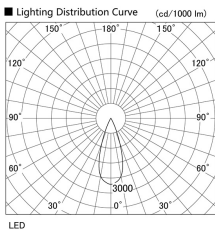

Item no. DD105-2535DW9035

Series Name:  $\Phi$ 100 Lens type Adjustable downlight, Antiglare

With Dark Mirror Reflector

Installation	Recessed mount
Type	
Fixture wattage	24.3W
Beam angle	36 deg
Color Temp.	3500K
CRI	Ra>90
Luminous	2105 lm
Body	Die-cast aluminum alloy
Body finish	N/A
Trim finish	White
Reflector finish	Dark Mirror
IP Rate	IP20
Light source	COB module
Input Voltage	AC220~240V
Dimming Type	Non-Dimmable
Certificate	CE, CCC
Cut Hole	100mm

Height (Weight)	
31.8W	152 (0.9kg)
24.3W	152 (0.9kg)
21.0W	115 (0.8kg)
14.0W	115 (0.8kg)