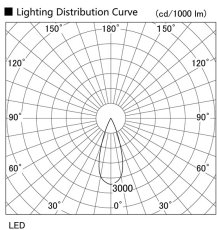

Item no. DD105-2535DW9035

Series Name: Φ 100 Lens type Adjustable downlight, Antiglare

With Dark Mirror Reflector

Installation	Recessed mount
Type	
Fixture wattage	24.3W
Beam angle	36 deg
Color Temp.	3500K
CRI	Ra>90
Luminous	2105 lm
Body	Die-cast aluminum alloy
Body finish	N/A
Trim finish	White
Reflector finish	Dark Mirror
IP Rate	IP20
Light source	COB module
Input Voltage	AC220~240V
Dimming Type	Non-Dimmable
Certificate	CE, CCC
Cut Hole	100mm

Height (Weight)	
31.8W	152 (0.9kg)
24.3W	152 (0.9kg)
21.0W	115 (0.8kg)
14.0W	115 (0.8kg)