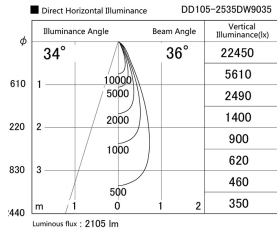

Item no. DD105-2535DW9035

Series Name: Φ 100 Lens type Adjustable downlight, Antiglare

With Dark Mirror Reflector

Installation	Recessed mount
Type	
Fixture wattage	24.3W
Beam angle	36 deg
Color Temp.	3500K
CRI	Ra>90
Luminous	2105 lm
Body	Die-cast aluminum alloy
Body finish	N/A
Trim finish	White
Reflector finish	Dark Mirror
IP Rate	IP20
Light source	COB module
Input Voltage	AC220~240V
Dimming Type	Non-Dimmable
Certificate	CE, CCC
Cut Hole	100mm

Height (Weight)	
31.8W	152 (0.9kg)
24.3W	152 (0.9kg)
21.0W	115 (0.8kg)
14.0W	115 (0.8kg)