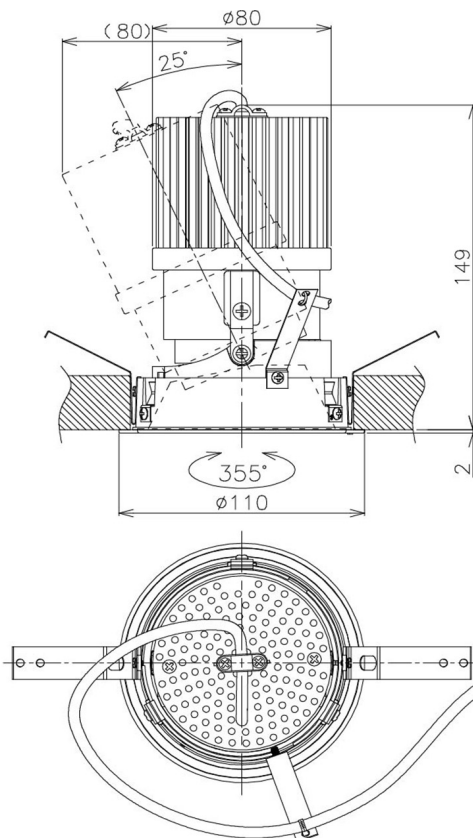

Item no. DD105-2535DW9040

Series Name:  $\Phi$ 100 Lens type Adjustable downlight, Antiglare

With Dark Mirror Reflector

Installation	Recessed mount
Type	
Fixture wattage	24.3W
Beam angle	36 deg
Color Temp.	4000K
CRI	Ra>90
Luminous	2130 lm
Body	Die-cast aluminum alloy
Body finish	N/A
Trim finish	White
Reflector finish	Dark Mirror
IP Rate	IP20
Light source	COB module
Input Voltage	AC220~240V
Dimming Type	Non-Dimmable
Certificate	CE, CCC
Cut Hole	100mm

Height (Weight)	
31.8W	152 (0.9kg)
24.3W	152 (0.9kg)
21.0W	115 (0.8kg)
14.0W	115 (0.8kg)