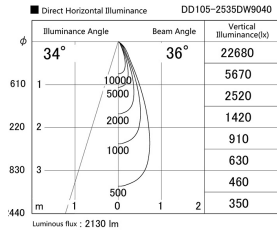

Item no. DD105-2535DW9040

Series Name: Φ 100 Lens type Adjustable downlight, Antiglare

With Dark Mirror Reflector

Installation	Recessed mount
Type	Φ 100 Lens type Adjustable downlight, Antiglare
Fixture wattage	24.3W
Beam angle	36 deg
Color Temp.	4000K
CRI	Ra>90
Luminous	2130 lm
Body	Die-cast aluminum alloy
Body finish	N/A
Trim finish	White
Reflector finish	Dark Mirror
IP Rate	IP20
Light source	COB module
Input Voltage	AC220~240V
Dimming Type	Non-Dimmable
Certificate	CE, CCC
Cut Hole	100mm

Height (Weight)	
31.8W	152 (0.9kg)
24.3W	152 (0.9kg)
21.0W	115 (0.8kg)
14.0W	115 (0.8kg)