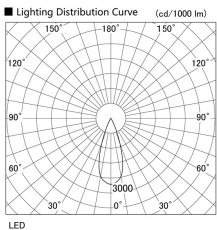

Item no. DD105-2535DW9040

Series Name: Φ 100 Lens type Adjustable downlight, Antiglare

With Dark Mirror Reflector

Installation	Recessed mount
Type	Φ 100 Lens type Adjustable downlight, Antiglare
Fixture wattage	24.3W
Beam angle	36 deg
Color Temp.	4000K
CRI	Ra>90
Luminous	2130 lm
Body	Die-cast aluminum alloy
Body finish	N/A
Trim finish	White
Reflector finish	Dark Mirror
IP Rate	IP20
Light source	COB module
Input Voltage	AC220~240V
Dimming Type	Non-Dimmable
Certificate	CE, CCC
Cut Hole	100mm

Height (Weight)	
31.8W	152 (0.9kg)
24.3W	152 (0.9kg)
21.0W	115 (0.8kg)
14.0W	115 (0.8kg)