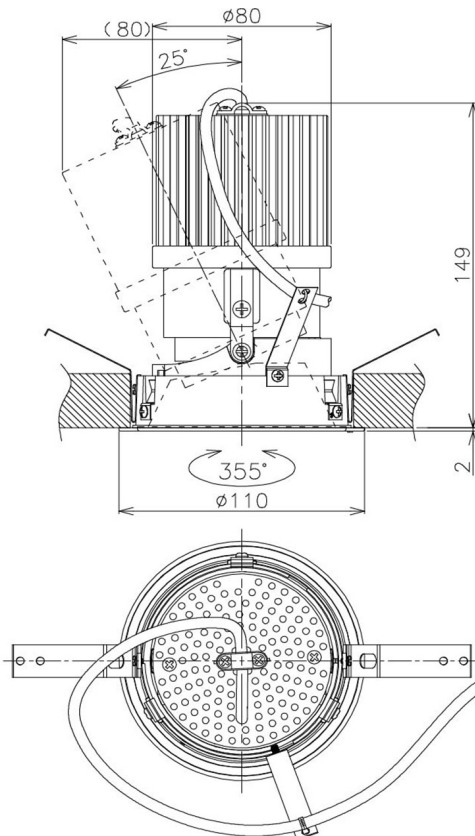

Item no. DD105-2535DW9040

Series Name: Φ 100 Lens type Adjustable downlight, Antiglare

With Dark Mirror Reflector

Installation	Recessed mount
Type	Φ 100 Lens type Adjustable downlight, Antiglare
Fixture wattage	24.3W
Beam angle	36 deg
Color Temp.	4000K
CRI	Ra>90
Luminous	2130 lm
Body	Die-cast aluminum alloy
Body finish	N/A
Trim finish	White
Reflector finish	Dark Mirror
IP Rate	IP20
Light source	COB module
Input Voltage	AC220~240V
Dimming Type	Non-Dimmable
Certificate	CE, CCC
Cut Hole	100mm

Height (Weight)	
31.8W	152 (0.9kg)
24.3W	152 (0.9kg)
21.0W	115 (0.8kg)
14.0W	115 (0.8kg)