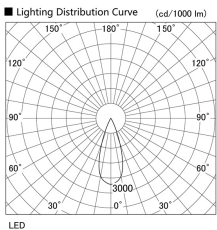

Item no. DD105-2535DW9040

Series Name:  $\Phi$ 100 Lens type Adjustable downlight, Antiglare

With Dark Mirror Reflector

Installation	Recessed mount
Type	
Fixture wattage	24.3W
Beam angle	36 deg
Color Temp.	4000K
CRI	Ra>90
Luminous	2130 lm
Body	Die-cast aluminum alloy
Body finish	N/A
Trim finish	White
Reflector finish	Dark Mirror
IP Rate	IP20
Light source	COB module
Input Voltage	AC220~240V
Dimming Type	Non-Dimmable
Certificate	CE, CCC
Cut Hole	100mm

Height (Weight)	
31.8W	152 (0.9kg)
24.3W	152 (0.9kg)
21.0W	115 (0.8kg)
14.0W	115 (0.8kg)