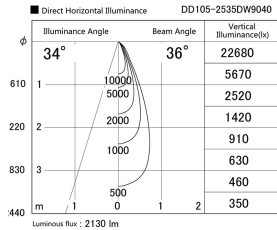

Item no. DD105-2535DW9040

Series Name:  $\Phi$ 100 Lens type Adjustable downlight, Antiglare

With Dark Mirror Reflector

Installation	Recessed mount
Type	
Fixture wattage	24.3W
Beam angle	36 deg
Color Temp.	4000K
CRI	Ra>90
Luminous	2130 lm
Body	Die-cast aluminum alloy
Body finish	N/A
Trim finish	White
Reflector finish	Dark Mirror
IP Rate	IP20
Light source	COB module
Input Voltage	AC220~240V
Dimming Type	Non-Dimmable
Certificate	CE, CCC
Cut Hole	100mm

Height (Weight)	
31.8W	152 (0.9kg)
24.3W	152 (0.9kg)
21.0W	115 (0.8kg)
14.0W	115 (0.8kg)