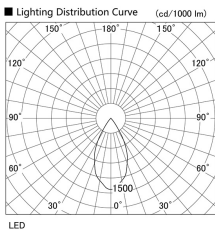

Item no. DD105-2550DW9027

Series Name: Φ 100 Lens type Adjustable downlight, Antiglare

With Dark Mirror Reflector

Installation	Recessed mount
Type	
Fixture wattage	24.3W
Beam angle	52 deg
Color Temp.	2700K
CRI	Ra>90
Luminous	2005 lm
Body	Die-cast aluminum alloy
Body finish	N/A
Trim finish	White
Reflector finish	Dark Mirror
IP Rate	IP20
Light source	COB module
Input Voltage	AC220~240V
Dimming Type	Non-Dimmable
Certificate	CE, CCC
Cut Hole	100mm

Height (Weight)	
31.8W	152 (0.9kg)
24.3W	152 (0.9kg)
21.0W	115 (0.8kg)
14.0W	115 (0.8kg)