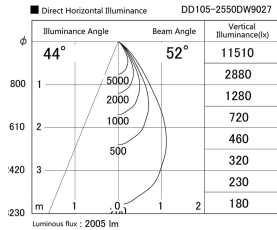

Item no. DD105-2550DW9027

Series Name: Φ 100 Lens type Adjustable downlight, Antiglare

With Dark Mirror Reflector

Installation	Recessed mount
Type	
Fixture wattage	24.3W
Beam angle	52 deg
Color Temp.	2700K
CRI	Ra>90
Luminous	2005 lm
Body	Die-cast aluminum alloy
Body finish	N/A
Trim finish	White
Reflector finish	Dark Mirror
IP Rate	IP20
Light source	COB module
Input Voltage	AC220~240V
Dimming Type	Non-Dimmable
Certificate	CE, CCC
Cut Hole	100mm

Height (Weight)	
31.8W	152 (0.9kg)
24.3W	152 (0.9kg)
21.0W	115 (0.8kg)
14.0W	115 (0.8kg)