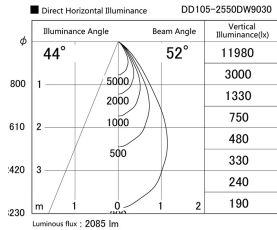

Item no. DD105-2550DW9030

Series Name:  $\Phi$ 100 Lens type Adjustable downlight, Antiglare

With Dark Mirror Reflector

Installation	Recessed mount
Type	
Fixture wattage	24.3W
Beam angle	52 deg
Color Temp.	3000K
CRI	Ra>90
Luminous	2085 lm
Body	Die-cast aluminum alloy
Body finish	N/A
Trim finish	White
Reflector finish	Dark Mirror
IP Rate	IP20
Light source	COB module
Input Voltage	AC220~240V
Dimming Type	Non-Dimmable
Certificate	CE, CCC
Cut Hole	100mm

Height (Weight)	
31.8W	152 (0.9kg)
24.3W	152 (0.9kg)
21.0W	115 (0.8kg)
14.0W	115 (0.8kg)