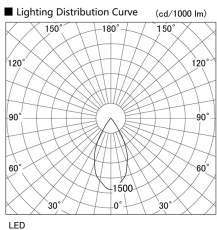

Item no. DD105-2550DW9030

Series Name:  $\Phi$ 100 Lens type Adjustable downlight, Antiglare

With Dark Mirror Reflector

Installation	Recessed mount
Type	
Fixture wattage	24.3W
Beam angle	52 deg
Color Temp.	3000K
CRI	Ra>90
Luminous	2085 lm
Body	Die-cast aluminum alloy
Body finish	N/A
Trim finish	White
Reflector finish	Dark Mirror
IP Rate	IP20
Light source	COB module
Input Voltage	AC220~240V
Dimming Type	Non-Dimmable
Certificate	CE, CCC
Cut Hole	100mm

Height (Weight)	
31.8W	152 (0.9kg)
24.3W	152 (0.9kg)
21.0W	115 (0.8kg)
14.0W	115 (0.8kg)