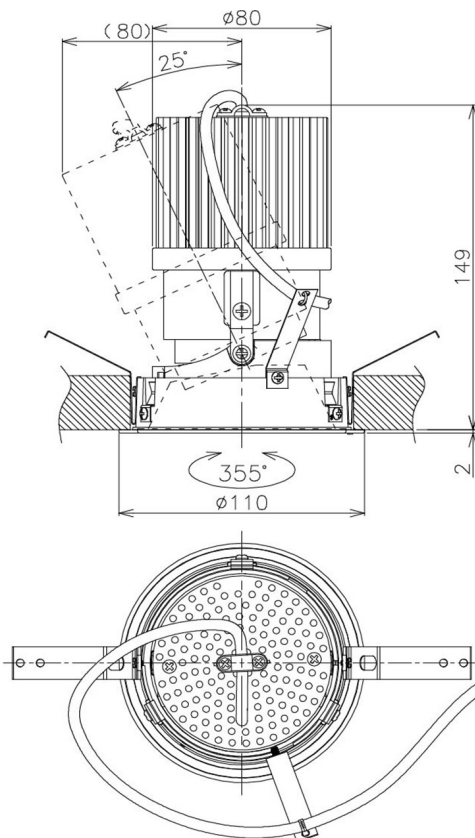

Item no. DD105-2550DW9030

Series Name: Φ 100 Lens type Adjustable downlight, Antiglare

With Dark Mirror Reflector

Installation	Recessed mount
Type	Φ 100 Lens type Adjustable downlight, Antiglare
Fixture wattage	24.3W
Beam angle	52 deg
Color Temp.	3000K
CRI	Ra>90
Luminous	2085 lm
Body	Die-cast aluminum alloy
Body finish	N/A
Trim finish	White
Reflector finish	Dark Mirror
IP Rate	IP20
Light source	COB module
Input Voltage	AC220~240V
Dimming Type	Non-Dimmable
Certificate	CE, CCC
Cut Hole	100mm

Height (Weight)	
31.8W	152 (0.9kg)
24.3W	152 (0.9kg)
21.0W	115 (0.8kg)
14.0W	115 (0.8kg)