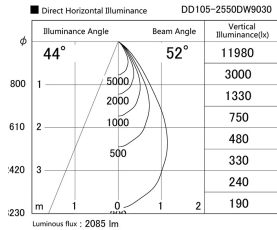

Item no. DD105-2550DW9030

Series Name: Φ 100 Lens type Adjustable downlight, Antiglare

With Dark Mirror Reflector

Installation	Recessed mount
Type	Φ 100 Lens type Adjustable downlight, Antiglare
Fixture wattage	24.3W
Beam angle	52 deg
Color Temp.	3000K
CRI	Ra>90
Luminous	2085 lm
Body	Die-cast aluminum alloy
Body finish	N/A
Trim finish	White
Reflector finish	Dark Mirror
IP Rate	IP20
Light source	COB module
Input Voltage	AC220~240V
Dimming Type	Non-Dimmable
Certificate	CE, CCC
Cut Hole	100mm

Height (Weight)	
31.8W	152 (0.9kg)
24.3W	152 (0.9kg)
21.0W	115 (0.8kg)
14.0W	115 (0.8kg)