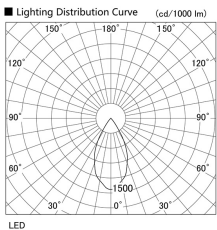

Item no. DD105-2550DW9030

Series Name: Φ 100 Lens type Adjustable downlight, Antiglare

With Dark Mirror Reflector

Installation	Recessed mount
Type	Φ 100 Lens type Adjustable downlight, Antiglare
Fixture wattage	24.3W
Beam angle	52 deg
Color Temp.	3000K
CRI	Ra>90
Luminous	2085 lm
Body	Die-cast aluminum alloy
Body finish	N/A
Trim finish	White
Reflector finish	Dark Mirror
IP Rate	IP20
Light source	COB module
Input Voltage	AC220~240V
Dimming Type	Non-Dimmable
Certificate	CE, CCC
Cut Hole	100mm

Height (Weight)	
31.8W	152 (0.9kg)
24.3W	152 (0.9kg)
21.0W	115 (0.8kg)
14.0W	115 (0.8kg)