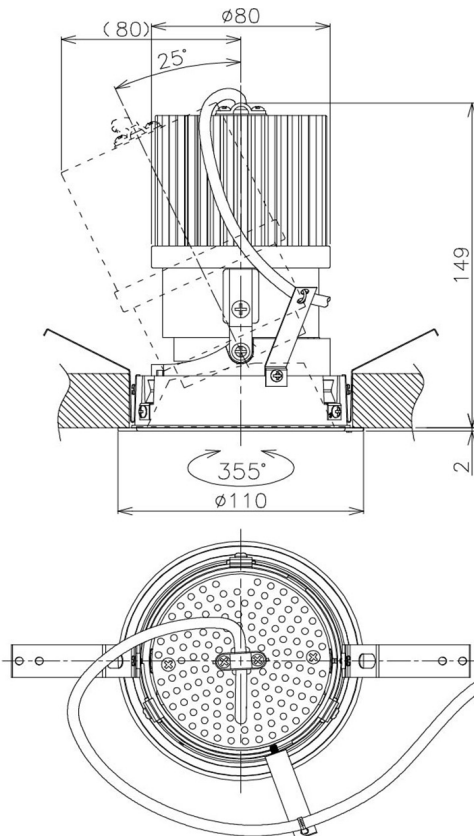

Item no. DD105-2550DW9030

Series Name:  $\Phi$ 100 Lens type Adjustable downlight, Antiglare

With Dark Mirror Reflector

Installation	Recessed mount
Type	
Fixture wattage	24.3W
Beam angle	52 deg
Color Temp.	3000K
CRI	Ra>90
Luminous	2085 lm
Body	Die-cast aluminum alloy
Body finish	N/A
Trim finish	White
Reflector finish	Dark Mirror
IP Rate	IP20
Light source	COB module
Input Voltage	AC220~240V
Dimming Type	Non-Dimmable
Certificate	CE, CCC
Cut Hole	100mm

Height (Weight)	
31.8W	152 (0.9kg)
24.3W	152 (0.9kg)
21.0W	115 (0.8kg)
14.0W	115 (0.8kg)