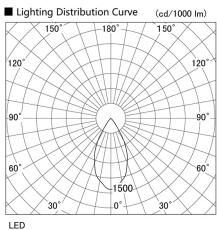

Item no. DD105-2550DW9035

Series Name: Φ 100 Lens type Adjustable downlight, Antiglare

With Dark Mirror Reflector

Installation	Recessed mount
Type	
Fixture wattage	24.3W
Beam angle	52 deg
Color Temp.	3500K
CRI	Ra>90
Luminous	2130 lm
Body	Die-cast aluminum alloy
Body finish	N/A
Trim finish	White
Reflector finish	Dark Mirror
IP Rate	IP20
Light source	COB module
Input Voltage	AC220~240V
Dimming Type	Non-Dimmable
Certificate	CE, CCC
Cut Hole	100mm

Height (Weight)	
31.8W	152 (0.9kg)
24.3W	152 (0.9kg)
21.0W	115 (0.8kg)
14.0W	115 (0.8kg)