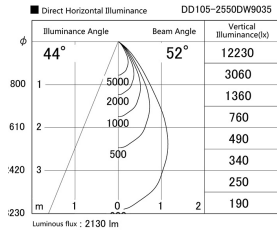

Item no. DD105-2550DW9035

Series Name: Φ 100 Lens type Adjustable downlight, Antiglare

With Dark Mirror Reflector

Installation	Recessed mount
Type	
Fixture wattage	24.3W
Beam angle	52 deg
Color Temp.	3500K
CRI	Ra>90
Luminous	2130 lm
Body	Die-cast aluminum alloy
Body finish	N/A
Trim finish	White
Reflector finish	Dark Mirror
IP Rate	IP20
Light source	COB module
Input Voltage	AC220~240V
Dimming Type	Non-Dimmable
Certificate	CE, CCC
Cut Hole	100mm

Height (Weight)	
31.8W	152 (0.9kg)
24.3W	152 (0.9kg)
21.0W	115 (0.8kg)
14.0W	115 (0.8kg)