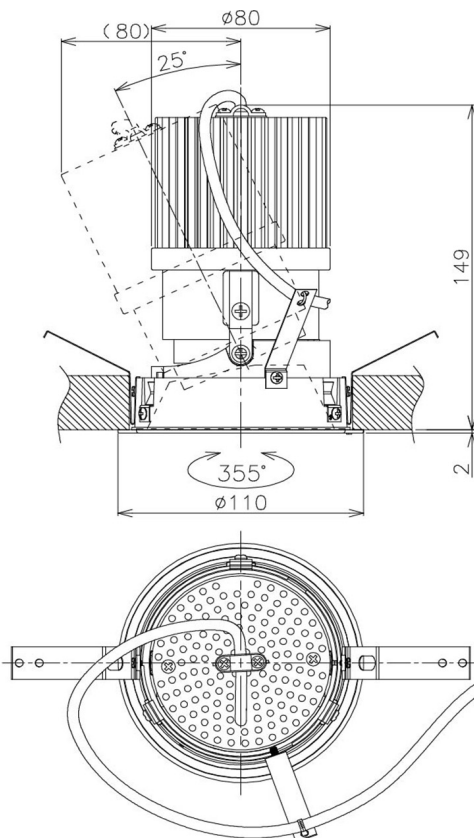

Item no. DD105-2550DW9035

Series Name: Φ 100 Lens type Adjustable downlight, Antiglare

With Dark Mirror Reflector

Installation	Recessed mount
Type	
Fixture wattage	24.3W
Beam angle	52 deg
Color Temp.	3500K
CRI	Ra>90
Luminous	2130 lm
Body	Die-cast aluminum alloy
Body finish	N/A
Trim finish	White
Reflector finish	Dark Mirror
IP Rate	IP20
Light source	COB module
Input Voltage	AC220~240V
Dimming Type	Non-Dimmable
Certificate	CE, CCC
Cut Hole	100mm

Height (Weight)	
31.8W	152 (0.9kg)
24.3W	152 (0.9kg)
21.0W	115 (0.8kg)
14.0W	115 (0.8kg)