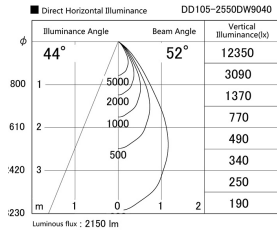

Item no. DD105-2550DW9040

Series Name: Φ 100 Lens type Adjustable downlight, Antiglare

With Dark Mirror Reflector

Installation	Recessed mount
Type	
Fixture wattage	24.3W
Beam angle	52 deg
Color Temp.	4000K
CRI	Ra>90
Luminous	2150 lm
Body	Die-cast aluminum alloy
Body finish	N/A
Trim finish	White
Reflector finish	Dark Mirror
IP Rate	IP20
Light source	COB module
Input Voltage	AC220~240V
Dimming Type	Non-Dimmable
Certificate	CE, CCC
Cut Hole	100mm

Height (Weight)	
31.8W	152 (0.9kg)
24.3W	152 (0.9kg)
21.0W	115 (0.8kg)
14.0W	115 (0.8kg)