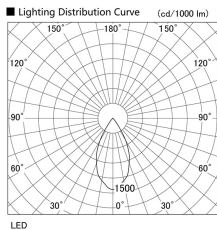

Item no. DD105-2550DW9040

Series Name: Φ 100 Lens type Adjustable downlight, Antiglare

With Dark Mirror Reflector

Installation	Recessed mount
Type	
Fixture wattage	24.3W
Beam angle	52 deg
Color Temp.	4000K
CRI	Ra>90
Luminous	2150 lm
Body	Die-cast aluminum alloy
Body finish	N/A
Trim finish	White
Reflector finish	Dark Mirror
IP Rate	IP20
Light source	COB module
Input Voltage	AC220~240V
Dimming Type	Non-Dimmable
Certificate	CE, CCC
Cut Hole	100mm

Height (Weight)	
31.8W	152 (0.9kg)
24.3W	152 (0.9kg)
21.0W	115 (0.8kg)
14.0W	115 (0.8kg)