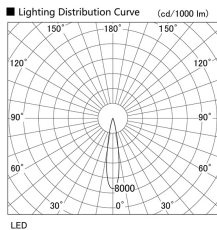

Item no. DD105-3215DW9027

Series Name: Φ 100 Lens type Adjustable downlight, Antiglare

With Dark Mirror Reflector

Installation	Recessed mount
Type	
Fixture wattage	31.8W
Beam angle	19 deg
Color Temp.	2700K
CRI	Ra>90
Luminous	2220 lm
Body	Die-cast aluminum alloy
Body finish	N/A
Trim finish	White
Reflector finish	Dark Mirror
IP Rate	IP20
Light source	COB module
Input Voltage	AC220~240V
Dimming Type	Non-Dimmable
Certificate	CE, CCC
Cut Hole	100mm

Height (Weight)	
31.8W	152 (0.9kg)
24.3W	152 (0.9kg)
21.0W	115 (0.8kg)
14.0W	115 (0.8kg)