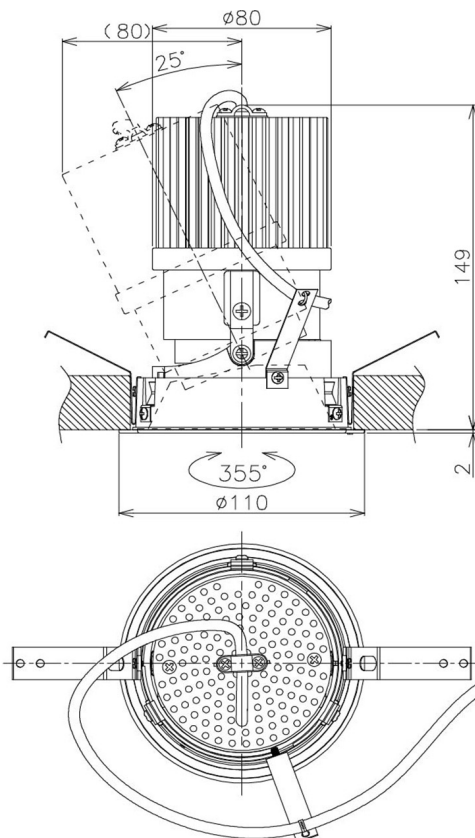

Item no. DD105-3215DW9027

Series Name: Φ 100 Lens type Adjustable downlight, Antiglare

With Dark Mirror Reflector

Installation	Recessed mount
Type	Φ 100 Lens type Adjustable downlight, Antiglare
Fixture wattage	31.8W
Beam angle	19 deg
Color Temp.	2700K
CRI	Ra>90
Luminous	2220 lm
Body	Die-cast aluminum alloy
Body finish	N/A
Trim finish	White
Reflector finish	Dark Mirror
IP Rate	IP20
Light source	COB module
Input Voltage	AC220~240V
Dimming Type	Non-Dimmable
Certificate	CE, CCC
Cut Hole	100mm

Height (Weight)	
31.8W	152 (0.9kg)
24.3W	152 (0.9kg)
21.0W	115 (0.8kg)
14.0W	115 (0.8kg)