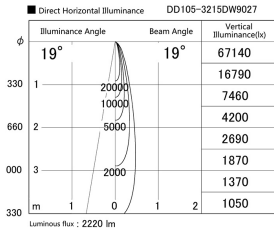

Item no. DD105-3215DW9027

Series Name: Φ 100 Lens type Adjustable downlight, Antiglare

With Dark Mirror Reflector

Installation	Recessed mount
Type	Φ 100 Lens type Adjustable downlight, Antiglare
Fixture wattage	31.8W
Beam angle	19 deg
Color Temp.	2700K
CRI	Ra>90
Luminous	2220 lm
Body	Die-cast aluminum alloy
Body finish	N/A
Trim finish	White
Reflector finish	Dark Mirror
IP Rate	IP20
Light source	COB module
Input Voltage	AC220~240V
Dimming Type	Non-Dimmable
Certificate	CE, CCC
Cut Hole	100mm

Height (Weight)	
31.8W	152 (0.9kg)
24.3W	152 (0.9kg)
21.0W	115 (0.8kg)
14.0W	115 (0.8kg)