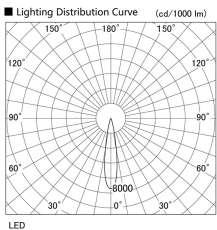

Item no. DD105-3215DW9027

Series Name: Φ 100 Lens type Adjustable downlight, Antiglare

With Dark Mirror Reflector

Installation	Recessed mount
Type	Φ 100 Lens type Adjustable downlight, Antiglare
Fixture wattage	31.8W
Beam angle	19 deg
Color Temp.	2700K
CRI	Ra>90
Luminous	2220 lm
Body	Die-cast aluminum alloy
Body finish	N/A
Trim finish	White
Reflector finish	Dark Mirror
IP Rate	IP20
Light source	COB module
Input Voltage	AC220~240V
Dimming Type	Non-Dimmable
Certificate	CE, CCC
Cut Hole	100mm

Height (Weight)	
31.8W	152 (0.9kg)
24.3W	152 (0.9kg)
21.0W	115 (0.8kg)
14.0W	115 (0.8kg)