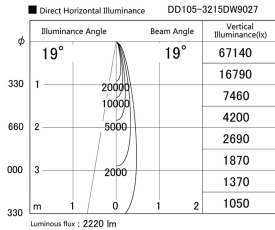

Item no. DD105-3215DW9027

Series Name: Φ 100 Lens type Adjustable downlight, Antiglare

With Dark Mirror Reflector

Installation	Recessed mount
Type	
Fixture wattage	31.8W
Beam angle	19 deg
Color Temp.	2700K
CRI	Ra>90
Luminous	2220 lm
Body	Die-cast aluminum alloy
Body finish	N/A
Trim finish	White
Reflector finish	Dark Mirror
IP Rate	IP20
Light source	COB module
Input Voltage	AC220~240V
Dimming Type	Non-Dimmable
Certificate	CE, CCC
Cut Hole	100mm

Height (Weight)	
31.8W	152 (0.9kg)
24.3W	152 (0.9kg)
21.0W	115 (0.8kg)
14.0W	115 (0.8kg)