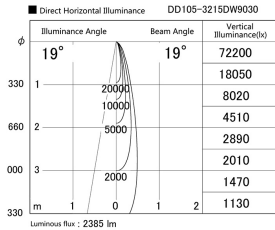

Item no. DD105-3215DW9030

Series Name:  $\Phi$ 100 Lens type Adjustable downlight, Antiglare

With Dark Mirror Reflector

Installation	Recessed mount
Type	
Fixture wattage	31.8W
Beam angle	19 deg
Color Temp.	3000K
CRI	Ra>90
Luminous	2385 lm
Body	Die-cast aluminum alloy
Body finish	N/A
Trim finish	White
Reflector finish	Dark Mirror
IP Rate	IP20
Light source	COB module
Input Voltage	AC220~240V
Dimming Type	Non-Dimmable
Certificate	CE, CCC
Cut Hole	100mm

Height (Weight)	
31.8W	152 (0.9kg)
24.3W	152 (0.9kg)
21.0W	115 (0.8kg)
14.0W	115 (0.8kg)