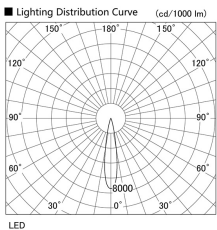

Item no. DD105-3215DW9030

Series Name:  $\Phi$ 100 Lens type Adjustable downlight, Antiglare

With Dark Mirror Reflector

Installation	Recessed mount
Type	
Fixture wattage	31.8W
Beam angle	19 deg
Color Temp.	3000K
CRI	Ra>90
Luminous	2385 lm
Body	Die-cast aluminum alloy
Body finish	N/A
Trim finish	White
Reflector finish	Dark Mirror
IP Rate	IP20
Light source	COB module
Input Voltage	AC220~240V
Dimming Type	Non-Dimmable
Certificate	CE, CCC
Cut Hole	100mm

Height (Weight)	
31.8W	152 (0.9kg)
24.3W	152 (0.9kg)
21.0W	115 (0.8kg)
14.0W	115 (0.8kg)