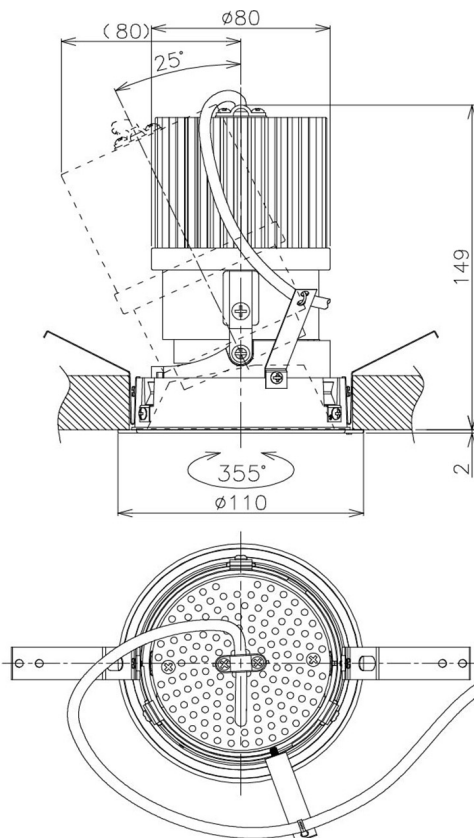

Item no. DD105-3215DW9030

Series Name:  $\Phi$ 100 Lens type Adjustable downlight, Antiglare

With Dark Mirror Reflector

Installation	Recessed mount
Type	
Fixture wattage	31.8W
Beam angle	19 deg
Color Temp.	3000K
CRI	Ra>90
Luminous	2385 lm
Body	Die-cast aluminum alloy
Body finish	N/A
Trim finish	White
Reflector finish	Dark Mirror
IP Rate	IP20
Light source	COB module
Input Voltage	AC220~240V
Dimming Type	Non-Dimmable
Certificate	CE, CCC
Cut Hole	100mm

Height (Weight)	
31.8W	152 (0.9kg)
24.3W	152 (0.9kg)
21.0W	115 (0.8kg)
14.0W	115 (0.8kg)