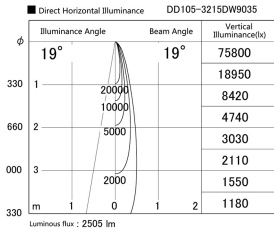

Item no. DD105-3215DW9035

Series Name: Φ 100 Lens type Adjustable downlight, Antiglare

With Dark Mirror Reflector

Installation	Recessed mount
Type	Φ 100 Lens type Adjustable downlight, Antiglare
Fixture wattage	31.8W
Beam angle	19 deg
Color Temp.	3500K
CRI	Ra>90
Luminous	2505 lm
Body	Die-cast aluminum alloy
Body finish	N/A
Trim finish	White
Reflector finish	Dark Mirror
IP Rate	IP20
Light source	COB module
Input Voltage	AC220~240V
Dimming Type	Non-Dimmable
Certificate	CE, CCC
Cut Hole	100mm

Height (Weight)	
31.8W	152 (0.9kg)
24.3W	152 (0.9kg)
21.0W	115 (0.8kg)
14.0W	115 (0.8kg)