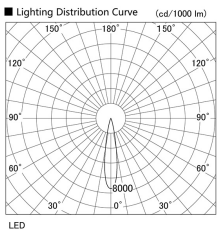

Item no. DD105-3215DW9035

Series Name: Φ 100 Lens type Adjustable downlight, Antiglare

With Dark Mirror Reflector

Installation	Recessed mount
Type	Φ 100 Lens type Adjustable downlight, Antiglare
Fixture wattage	31.8W
Beam angle	19 deg
Color Temp.	3500K
CRI	Ra>90
Luminous	2505 lm
Body	Die-cast aluminum alloy
Body finish	N/A
Trim finish	White
Reflector finish	Dark Mirror
IP Rate	IP20
Light source	COB module
Input Voltage	AC220~240V
Dimming Type	Non-Dimmable
Certificate	CE, CCC
Cut Hole	100mm

Height (Weight)	
31.8W	152 (0.9kg)
24.3W	152 (0.9kg)
21.0W	115 (0.8kg)
14.0W	115 (0.8kg)