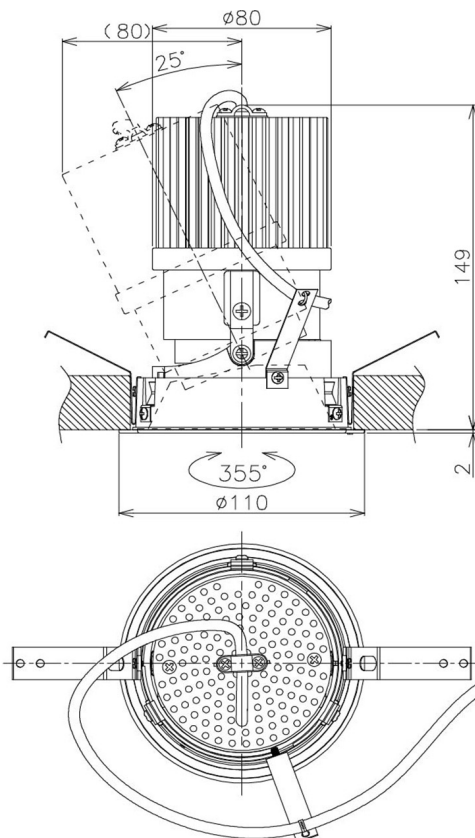

Item no. DD105-3215DW9035

Series Name: Φ 100 Lens type Adjustable downlight, Antiglare

With Dark Mirror Reflector

Installation	Recessed mount
Type	Φ 100 Lens type Adjustable downlight, Antiglare
Fixture wattage	31.8W
Beam angle	19 deg
Color Temp.	3500K
CRI	Ra>90
Luminous	2505 lm
Body	Die-cast aluminum alloy
Body finish	N/A
Trim finish	White
Reflector finish	Dark Mirror
IP Rate	IP20
Light source	COB module
Input Voltage	AC220~240V
Dimming Type	Non-Dimmable
Certificate	CE, CCC
Cut Hole	100mm

Height (Weight)	
31.8W	152 (0.9kg)
24.3W	152 (0.9kg)
21.0W	115 (0.8kg)
14.0W	115 (0.8kg)