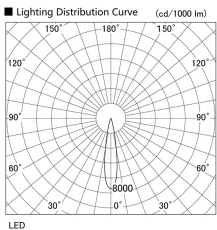

Item no. DD105-3215DW9035

Series Name:  $\Phi$ 100 Lens type Adjustable downlight, Antiglare

With Dark Mirror Reflector

|                  |                         |
|------------------|-------------------------|
| Installation     | Recessed mount          |
| Type             |                         |
| Fixture wattage  | 31.8W                   |
| Beam angle       | 19 deg                  |
| Color Temp.      | 3500K                   |
| CRI              | Ra>90                   |
| Luminous         | 2505 lm                 |
| Body             | Die-cast aluminum alloy |
| Body finish      | N/A                     |
| Trim finish      | White                   |
| Reflector finish | Dark Mirror             |
| IP Rate          | IP20                    |
| Light source     | COB module              |
| Input Voltage    | AC220~240V              |
| Dimming Type     | Non-Dimmable            |
| Certificate      | CE, CCC                 |
| Cut Hole         | 100mm                   |

| Height (Weight) |             |
|-----------------|-------------|
| 31.8W           | 152 (0.9kg) |
| 24.3W           | 152 (0.9kg) |
| 21.0W           | 115 (0.8kg) |
| 14.0W           | 115 (0.8kg) |