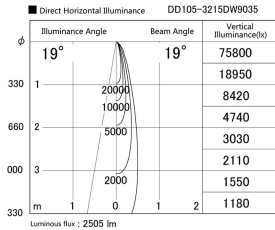

Item no. DD105-3215DW9035

Series Name:  $\Phi$ 100 Lens type Adjustable downlight, Antiglare

With Dark Mirror Reflector

|                  |                         |
|------------------|-------------------------|
| Installation     | Recessed mount          |
| Type             |                         |
| Fixture wattage  | 31.8W                   |
| Beam angle       | 19 deg                  |
| Color Temp.      | 3500K                   |
| CRI              | Ra>90                   |
| Luminous         | 2505 lm                 |
| Body             | Die-cast aluminum alloy |
| Body finish      | N/A                     |
| Trim finish      | White                   |
| Reflector finish | Dark Mirror             |
| IP Rate          | IP20                    |
| Light source     | COB module              |
| Input Voltage    | AC220~240V              |
| Dimming Type     | Non-Dimmable            |
| Certificate      | CE, CCC                 |
| Cut Hole         | 100mm                   |

| Height (Weight) |             |
|-----------------|-------------|
| 31.8W           | 152 (0.9kg) |
| 24.3W           | 152 (0.9kg) |
| 21.0W           | 115 (0.8kg) |
| 14.0W           | 115 (0.8kg) |