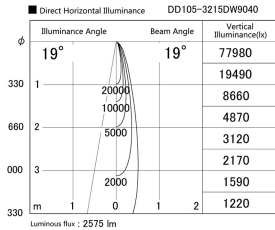

Item no. DD105-3215DW9040

Series Name: Φ 100 Lens type Adjustable downlight, Antiglare

With Dark Mirror Reflector

Installation	Recessed mount
Type	
Fixture wattage	31.8W
Beam angle	19 deg
Color Temp.	4000K
CRI	Ra>90
Luminous	2575 lm
Body	Die-cast aluminum alloy
Body finish	N/A
Trim finish	White
Reflector finish	Dark Mirror
IP Rate	IP20
Light source	COB module
Input Voltage	AC220~240V
Dimming Type	Non-Dimmable
Certificate	CE, CCC
Cut Hole	100mm

Height (Weight)	
31.8W	152 (0.9kg)
24.3W	152 (0.9kg)
21.0W	115 (0.8kg)
14.0W	115 (0.8kg)