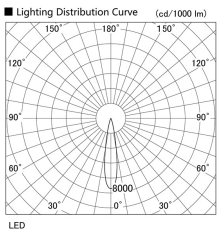

Item no. DD105-3215DW9040

Series Name: Φ 100 Lens type Adjustable downlight, Antiglare

With Dark Mirror Reflector

Installation	Recessed mount
Type	
Fixture wattage	31.8W
Beam angle	19 deg
Color Temp.	4000K
CRI	Ra>90
Luminous	2575 lm
Body	Die-cast aluminum alloy
Body finish	N/A
Trim finish	White
Reflector finish	Dark Mirror
IP Rate	IP20
Light source	COB module
Input Voltage	AC220~240V
Dimming Type	Non-Dimmable
Certificate	CE, CCC
Cut Hole	100mm

Height (Weight)	
31.8W	152 (0.9kg)
24.3W	152 (0.9kg)
21.0W	115 (0.8kg)
14.0W	115 (0.8kg)