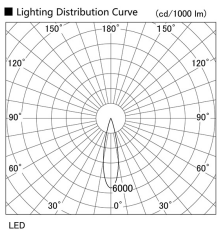

Item no. DD105-3220DW9027

Series Name: Φ 100 Lens type Adjustable downlight, Antiglare

With Dark Mirror Reflector

Installation	Recessed mount
Type	Φ 100 Lens type Adjustable downlight, Antiglare
Fixture wattage	31.8W
Beam angle	23 deg
Color Temp.	2700K
CRI	Ra>90
Luminous	2375 lm
Body	Die-cast aluminum alloy
Body finish	N/A
Trim finish	White
Reflector finish	Dark Mirror
IP Rate	IP20
Light source	COB module
Input Voltage	AC220~240V
Dimming Type	Non-Dimmable
Certificate	CE, CCC
Cut Hole	100mm

Height (Weight)	
31.8W	152 (0.9kg)
24.3W	152 (0.9kg)
21.0W	115 (0.8kg)
14.0W	115 (0.8kg)