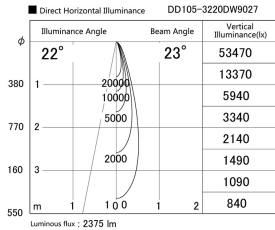

Item no. DD105-3220DW9027

Series Name: Φ 100 Lens type Adjustable downlight, Antiglare

With Dark Mirror Reflector

Installation	Recessed mount
Type	
Fixture wattage	31.8W
Beam angle	23 deg
Color Temp.	2700K
CRI	Ra>90
Luminous	2375 lm
Body	Die-cast aluminum alloy
Body finish	N/A
Trim finish	White
Reflector finish	Dark Mirror
IP Rate	IP20
Light source	COB module
Input Voltage	AC220~240V
Dimming Type	Non-Dimmable
Certificate	CE, CCC
Cut Hole	100mm

Height (Weight)	
31.8W	152 (0.9kg)
24.3W	152 (0.9kg)
21.0W	115 (0.8kg)
14.0W	115 (0.8kg)