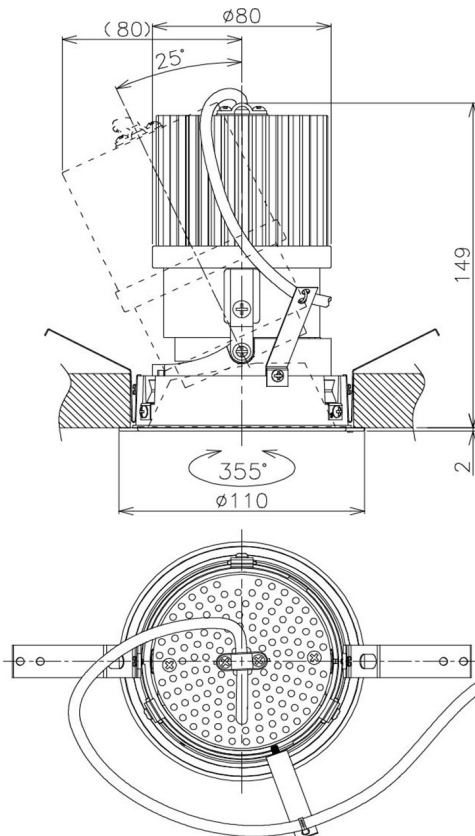

Item no. DD105-3220DW9027

Series Name: Φ 100 Lens type Adjustable downlight, Antiglare

With Dark Mirror Reflector

Installation	Recessed mount
Type	Φ 100 Lens type Adjustable downlight, Antiglare
Fixture wattage	31.8W
Beam angle	23 deg
Color Temp.	2700K
CRI	Ra>90
Luminous	2375 lm
Body	Die-cast aluminum alloy
Body finish	N/A
Trim finish	White
Reflector finish	Dark Mirror
IP Rate	IP20
Light source	COB module
Input Voltage	AC220~240V
Dimming Type	Non-Dimmable
Certificate	CE, CCC
Cut Hole	100mm

Height (Weight)	
31.8W	152 (0.9kg)
24.3W	152 (0.9kg)
21.0W	115 (0.8kg)
14.0W	115 (0.8kg)