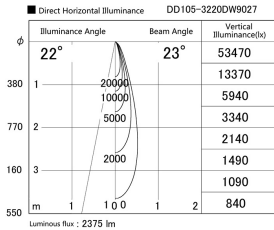

Item no. DD105-3220DW9027

Series Name: Φ 100 Lens type Adjustable downlight, Antiglare

With Dark Mirror Reflector

Installation	Recessed mount
Type	Φ 100 Lens type Adjustable downlight, Antiglare
Fixture wattage	31.8W
Beam angle	23 deg
Color Temp.	2700K
CRI	Ra>90
Luminous	2375 lm
Body	Die-cast aluminum alloy
Body finish	N/A
Trim finish	White
Reflector finish	Dark Mirror
IP Rate	IP20
Light source	COB module
Input Voltage	AC220~240V
Dimming Type	Non-Dimmable
Certificate	CE, CCC
Cut Hole	100mm

Height (Weight)	
31.8W	152 (0.9kg)
24.3W	152 (0.9kg)
21.0W	115 (0.8kg)
14.0W	115 (0.8kg)