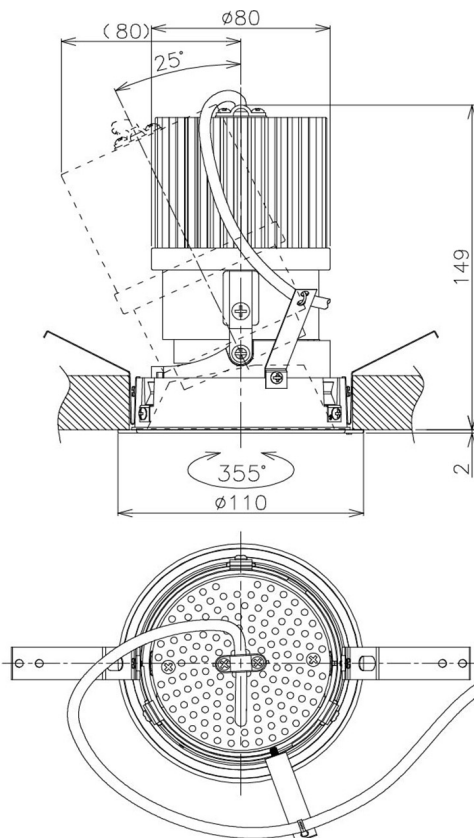

Item no. DD105-3220DW9027

Series Name: Φ 100 Lens type Adjustable downlight, Antiglare

With Dark Mirror Reflector

Installation	Recessed mount
Type	
Fixture wattage	31.8W
Beam angle	23 deg
Color Temp.	2700K
CRI	Ra>90
Luminous	2375 lm
Body	Die-cast aluminum alloy
Body finish	N/A
Trim finish	White
Reflector finish	Dark Mirror
IP Rate	IP20
Light source	COB module
Input Voltage	AC220~240V
Dimming Type	Non-Dimmable
Certificate	CE, CCC
Cut Hole	100mm

Height (Weight)	
31.8W	152 (0.9kg)
24.3W	152 (0.9kg)
21.0W	115 (0.8kg)
14.0W	115 (0.8kg)