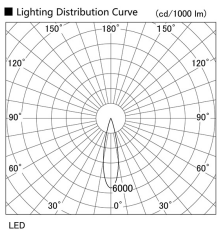

Item no. DD105-3220DW9027

Series Name: Φ 100 Lens type Adjustable downlight, Antiglare

With Dark Mirror Reflector

Installation	Recessed mount
Type	
Fixture wattage	31.8W
Beam angle	23 deg
Color Temp.	2700K
CRI	Ra>90
Luminous	2375 lm
Body	Die-cast aluminum alloy
Body finish	N/A
Trim finish	White
Reflector finish	Dark Mirror
IP Rate	IP20
Light source	COB module
Input Voltage	AC220~240V
Dimming Type	Non-Dimmable
Certificate	CE, CCC
Cut Hole	100mm

Height (Weight)	
31.8W	152 (0.9kg)
24.3W	152 (0.9kg)
21.0W	115 (0.8kg)
14.0W	115 (0.8kg)