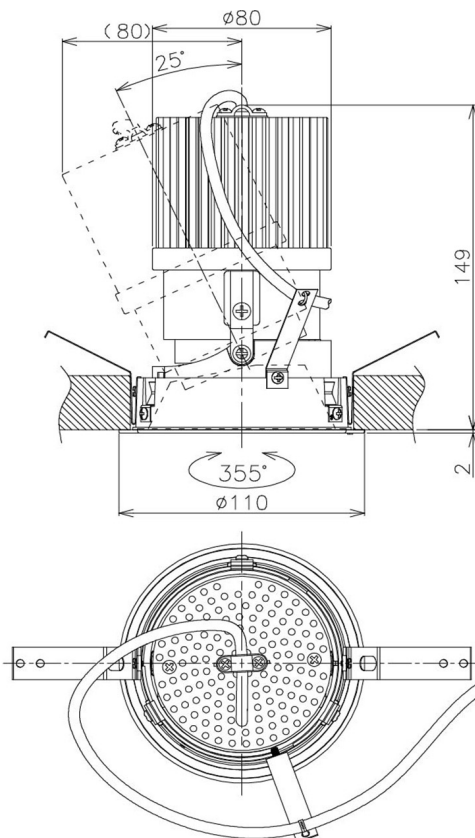

Item no. DD105-3220DW9030

Series Name:  $\Phi$ 100 Lens type Adjustable downlight, Antiglare

With Dark Mirror Reflector

Installation	Recessed mount
Type	$\Phi$ 100 Lens type Adjustable downlight, Antiglare
Fixture wattage	31.8W
Beam angle	23 deg
Color Temp.	3000K
CRI	Ra>90
Luminous	2555 lm
Body	Die-cast aluminum alloy
Body finish	N/A
Trim finish	White
Reflector finish	Dark Mirror
IP Rate	IP20
Light source	COB module
Input Voltage	AC220~240V
Dimming Type	Non-Dimmable
Certificate	CE, CCC
Cut Hole	100mm

Height (Weight)	
31.8W	152 (0.9kg)
24.3W	152 (0.9kg)
21.0W	115 (0.8kg)
14.0W	115 (0.8kg)