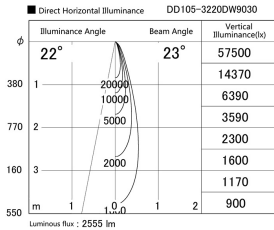

Item no. DD105-3220DW9030

Series Name:  $\Phi$ 100 Lens type Adjustable downlight, Antiglare

With Dark Mirror Reflector

Installation	Recessed mount
Type	$\Phi$ 100 Lens type Adjustable downlight, Antiglare
Fixture wattage	31.8W
Beam angle	23 deg
Color Temp.	3000K
CRI	Ra>90
Luminous	2555 lm
Body	Die-cast aluminum alloy
Body finish	N/A
Trim finish	White
Reflector finish	Dark Mirror
IP Rate	IP20
Light source	COB module
Input Voltage	AC220~240V
Dimming Type	Non-Dimmable
Certificate	CE, CCC
Cut Hole	100mm

Height (Weight)	
31.8W	152 (0.9kg)
24.3W	152 (0.9kg)
21.0W	115 (0.8kg)
14.0W	115 (0.8kg)