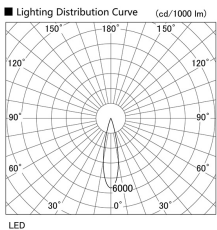

Item no. DD105-3220DW9030

Series Name:  $\Phi$ 100 Lens type Adjustable downlight, Antiglare

With Dark Mirror Reflector

Installation	Recessed mount
Type	$\Phi$ 100 Lens type Adjustable downlight, Antiglare
Fixture wattage	31.8W
Beam angle	23 deg
Color Temp.	3000K
CRI	Ra>90
Luminous	2555 lm
Body	Die-cast aluminum alloy
Body finish	N/A
Trim finish	White
Reflector finish	Dark Mirror
IP Rate	IP20
Light source	COB module
Input Voltage	AC220~240V
Dimming Type	Non-Dimmable
Certificate	CE, CCC
Cut Hole	100mm

Height (Weight)	
31.8W	152 (0.9kg)
24.3W	152 (0.9kg)
21.0W	115 (0.8kg)
14.0W	115 (0.8kg)