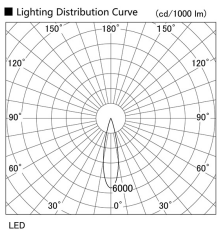

Item no. DD105-3220DW9030

Series Name: Φ 100 Lens type Adjustable downlight, Antiglare

With Dark Mirror Reflector

Installation	Recessed mount
Type	
Fixture wattage	31.8W
Beam angle	23 deg
Color Temp.	3000K
CRI	Ra>90
Luminous	2555 lm
Body	Die-cast aluminum alloy
Body finish	N/A
Trim finish	White
Reflector finish	Dark Mirror
IP Rate	IP20
Light source	COB module
Input Voltage	AC220~240V
Dimming Type	Non-Dimmable
Certificate	CE, CCC
Cut Hole	100mm

Height (Weight)	
31.8W	152 (0.9kg)
24.3W	152 (0.9kg)
21.0W	115 (0.8kg)
14.0W	115 (0.8kg)