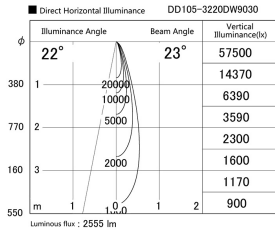

Item no. DD105-3220DW9030

Series Name: Φ 100 Lens type Adjustable downlight, Antiglare

With Dark Mirror Reflector

Installation	Recessed mount
Type	
Fixture wattage	31.8W
Beam angle	23 deg
Color Temp.	3000K
CRI	Ra>90
Luminous	2555 lm
Body	Die-cast aluminum alloy
Body finish	N/A
Trim finish	White
Reflector finish	Dark Mirror
IP Rate	IP20
Light source	COB module
Input Voltage	AC220~240V
Dimming Type	Non-Dimmable
Certificate	CE, CCC
Cut Hole	100mm

Height (Weight)	
31.8W	152 (0.9kg)
24.3W	152 (0.9kg)
21.0W	115 (0.8kg)
14.0W	115 (0.8kg)