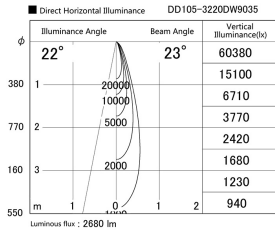

Item no. DD105-3220DW9035

Series Name: Φ 100 Lens type Adjustable downlight, Antiglare

With Dark Mirror Reflector

Installation	Recessed mount
Type	
Fixture wattage	31.8W
Beam angle	23 deg
Color Temp.	3500K
CRI	Ra>90
Luminous	2680 lm
Body	Die-cast aluminum alloy
Body finish	N/A
Trim finish	White
Reflector finish	Dark Mirror
IP Rate	IP20
Light source	COB module
Input Voltage	AC220~240V
Dimming Type	Non-Dimmable
Certificate	CE, CCC
Cut Hole	100mm

Height (Weight)	
31.8W	152 (0.9kg)
24.3W	152 (0.9kg)
21.0W	115 (0.8kg)
14.0W	115 (0.8kg)