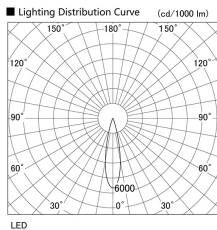

Item no. DD105-3220DW9035

Series Name: Φ 100 Lens type Adjustable downlight, Antiglare

With Dark Mirror Reflector

Installation	Recessed mount
Type	
Fixture wattage	31.8W
Beam angle	23 deg
Color Temp.	3500K
CRI	Ra>90
Luminous	2680 lm
Body	Die-cast aluminum alloy
Body finish	N/A
Trim finish	White
Reflector finish	Dark Mirror
IP Rate	IP20
Light source	COB module
Input Voltage	AC220~240V
Dimming Type	Non-Dimmable
Certificate	CE, CCC
Cut Hole	100mm

Height (Weight)	
31.8W	152 (0.9kg)
24.3W	152 (0.9kg)
21.0W	115 (0.8kg)
14.0W	115 (0.8kg)