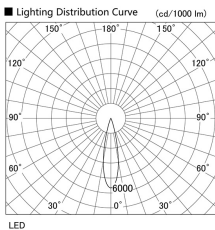

Item no. DD105-3220DW9040

Series Name:  $\Phi$ 100 Lens type Adjustable downlight, Antiglare

With Dark Mirror Reflector

Installation	Recessed mount
Type	
Fixture wattage	31.8W
Beam angle	23 deg
Color Temp.	4000K
CRI	Ra>90
Luminous	2755 lm
Body	Die-cast aluminum alloy
Body finish	N/A
Trim finish	White
Reflector finish	Dark Mirror
IP Rate	IP20
Light source	COB module
Input Voltage	AC220~240V
Dimming Type	Non-Dimmable
Certificate	CE, CCC
Cut Hole	100mm

Height (Weight)	
31.8W	152 (0.9kg)
24.3W	152 (0.9kg)
21.0W	115 (0.8kg)
14.0W	115 (0.8kg)