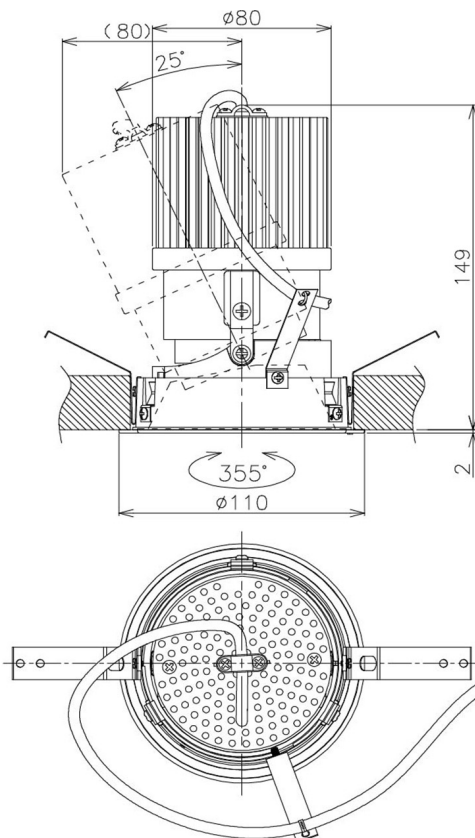

Item no. DD105-3220DW9040

Series Name: Φ 100 Lens type Adjustable downlight, Antiglare

With Dark Mirror Reflector

Installation	Recessed mount
Type	
Fixture wattage	31.8W
Beam angle	23 deg
Color Temp.	4000K
CRI	Ra>90
Luminous	2755 lm
Body	Die-cast aluminum alloy
Body finish	N/A
Trim finish	White
Reflector finish	Dark Mirror
IP Rate	IP20
Light source	COB module
Input Voltage	AC220~240V
Dimming Type	Non-Dimmable
Certificate	CE, CCC
Cut Hole	100mm

Height (Weight)	
31.8W	152 (0.9kg)
24.3W	152 (0.9kg)
21.0W	115 (0.8kg)
14.0W	115 (0.8kg)