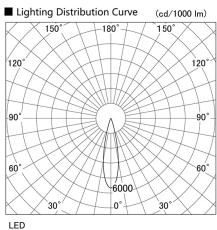

Item no. DD105-3220DW9040

Series Name: Φ 100 Lens type Adjustable downlight, Antiglare

With Dark Mirror Reflector

Installation	Recessed mount
Type	
Fixture wattage	31.8W
Beam angle	23 deg
Color Temp.	4000K
CRI	Ra>90
Luminous	2755 lm
Body	Die-cast aluminum alloy
Body finish	N/A
Trim finish	White
Reflector finish	Dark Mirror
IP Rate	IP20
Light source	COB module
Input Voltage	AC220~240V
Dimming Type	Non-Dimmable
Certificate	CE, CCC
Cut Hole	100mm

Height (Weight)	
31.8W	152 (0.9kg)
24.3W	152 (0.9kg)
21.0W	115 (0.8kg)
14.0W	115 (0.8kg)