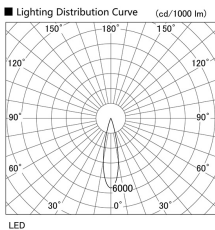

Item no. DD105-3220DW9040

Series Name: Φ 100 Lens type Adjustable downlight, Antiglare

With Dark Mirror Reflector

Installation	Recessed mount
Type	Φ 100 Lens type Adjustable downlight, Antiglare
Fixture wattage	31.8W
Beam angle	23 deg
Color Temp.	4000K
CRI	Ra>90
Luminous	2755 lm
Body	Die-cast aluminum alloy
Body finish	N/A
Trim finish	White
Reflector finish	Dark Mirror
IP Rate	IP20
Light source	COB module
Input Voltage	AC220~240V
Dimming Type	Non-Dimmable
Certificate	CE, CCC
Cut Hole	100mm

Height (Weight)	
31.8W	152 (0.9kg)
24.3W	152 (0.9kg)
21.0W	115 (0.8kg)
14.0W	115 (0.8kg)