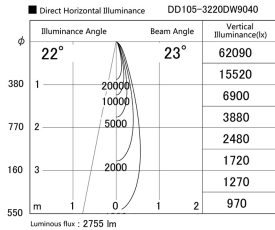

Item no. DD105-3220DW9040

Series Name: Φ 100 Lens type Adjustable downlight, Antiglare

With Dark Mirror Reflector

Installation	Recessed mount
Type	
Fixture wattage	31.8W
Beam angle	23 deg
Color Temp.	4000K
CRI	Ra>90
Luminous	2755 lm
Body	Die-cast aluminum alloy
Body finish	N/A
Trim finish	White
Reflector finish	Dark Mirror
IP Rate	IP20
Light source	COB module
Input Voltage	AC220~240V
Dimming Type	Non-Dimmable
Certificate	CE, CCC
Cut Hole	100mm

Height (Weight)	
31.8W	152 (0.9kg)
24.3W	152 (0.9kg)
21.0W	115 (0.8kg)
14.0W	115 (0.8kg)