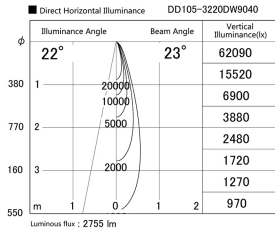

Item no. DD105-3220DW9040

Series Name:  $\Phi$ 100 Lens type Adjustable downlight, Antiglare

With Dark Mirror Reflector

Installation	Recessed mount
Type	
Fixture wattage	31.8W
Beam angle	23 deg
Color Temp.	4000K
CRI	Ra>90
Luminous	2755 lm
Body	Die-cast aluminum alloy
Body finish	N/A
Trim finish	White
Reflector finish	Dark Mirror
IP Rate	IP20
Light source	COB module
Input Voltage	AC220~240V
Dimming Type	Non-Dimmable
Certificate	CE, CCC
Cut Hole	100mm

Height (Weight)	
31.8W	152 (0.9kg)
24.3W	152 (0.9kg)
21.0W	115 (0.8kg)
14.0W	115 (0.8kg)