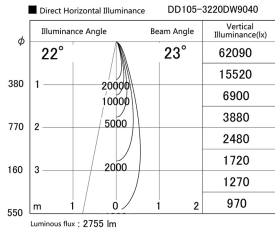

Item no. DD105-3220DW9040

Series Name: Φ 100 Lens type Adjustable downlight, Antiglare

With Dark Mirror Reflector

Installation	Recessed mount
Type	Φ 100 Lens type Adjustable downlight, Antiglare
Fixture wattage	31.8W
Beam angle	23 deg
Color Temp.	4000K
CRI	Ra>90
Luminous	2755 lm
Body	Die-cast aluminum alloy
Body finish	N/A
Trim finish	White
Reflector finish	Dark Mirror
IP Rate	IP20
Light source	COB module
Input Voltage	AC220~240V
Dimming Type	Non-Dimmable
Certificate	CE, CCC
Cut Hole	100mm

Height (Weight)	
31.8W	152 (0.9kg)
24.3W	152 (0.9kg)
21.0W	115 (0.8kg)
14.0W	115 (0.8kg)