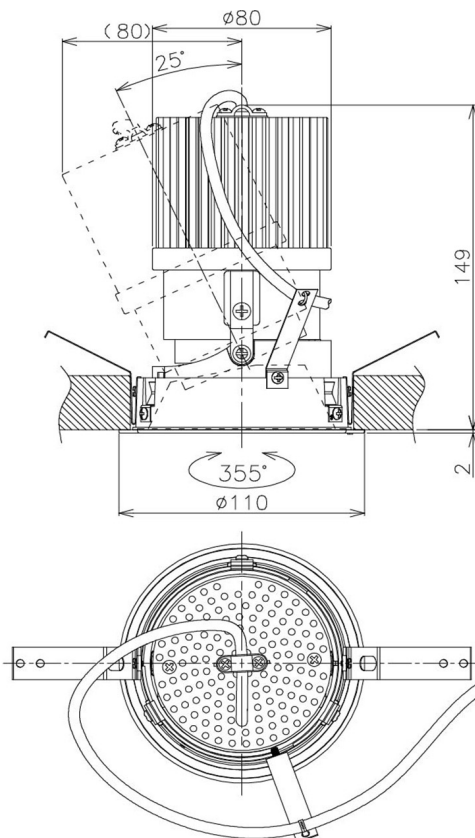

Item no. DD105-3220DW9040

Series Name: Φ 100 Lens type Adjustable downlight, Antiglare

With Dark Mirror Reflector

Installation	Recessed mount
Type	Φ 100 Lens type Adjustable downlight, Antiglare
Fixture wattage	31.8W
Beam angle	23 deg
Color Temp.	4000K
CRI	Ra>90
Luminous	2755 lm
Body	Die-cast aluminum alloy
Body finish	N/A
Trim finish	White
Reflector finish	Dark Mirror
IP Rate	IP20
Light source	COB module
Input Voltage	AC220~240V
Dimming Type	Non-Dimmable
Certificate	CE, CCC
Cut Hole	100mm

Height (Weight)	
31.8W	152 (0.9kg)
24.3W	152 (0.9kg)
21.0W	115 (0.8kg)
14.0W	115 (0.8kg)