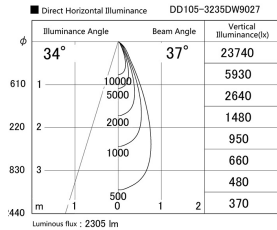

Item no. DD105-3235DW9027

Series Name: Φ 100 Lens type Adjustable downlight, Antiglare

With Dark Mirror Reflector

Installation	Recessed mount
Type	
Fixture wattage	31.8W
Beam angle	37 deg
Color Temp.	2700K
CRI	Ra>90
Luminous	2305 lm
Body	Die-cast aluminum alloy
Body finish	N/A
Trim finish	White
Reflector finish	Dark Mirror
IP Rate	IP20
Light source	COB module
Input Voltage	AC220~240V
Dimming Type	Non-Dimmable
Certificate	CE, CCC
Cut Hole	100mm

Height (Weight)	
31.8W	152 (0.9kg)
24.3W	152 (0.9kg)
21.0W	115 (0.8kg)
14.0W	115 (0.8kg)