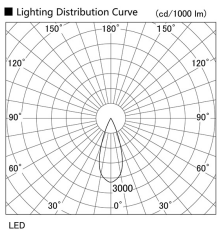

Item no. DD105-3235DW9027

Series Name: Φ 100 Lens type Adjustable downlight, Antiglare

With Dark Mirror Reflector

Installation	Recessed mount
Type	Φ 100 Lens type Adjustable downlight, Antiglare
Fixture wattage	31.8W
Beam angle	37 deg
Color Temp.	2700K
CRI	Ra>90
Luminous	2305 lm
Body	Die-cast aluminum alloy
Body finish	N/A
Trim finish	White
Reflector finish	Dark Mirror
IP Rate	IP20
Light source	COB module
Input Voltage	AC220~240V
Dimming Type	Non-Dimmable
Certificate	CE, CCC
Cut Hole	100mm

Height (Weight)	
31.8W	152 (0.9kg)
24.3W	152 (0.9kg)
21.0W	115 (0.8kg)
14.0W	115 (0.8kg)