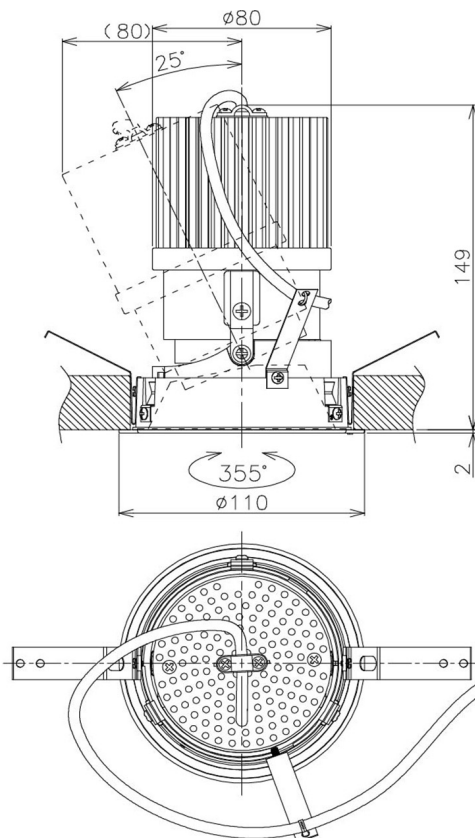

Item no. DD105-3235DW9027

Series Name: Φ 100 Lens type Adjustable downlight, Antiglare

With Dark Mirror Reflector

Installation	Recessed mount
Type	Φ 100 Lens type Adjustable downlight, Antiglare
Fixture wattage	31.8W
Beam angle	37 deg
Color Temp.	2700K
CRI	Ra>90
Luminous	2305 lm
Body	Die-cast aluminum alloy
Body finish	N/A
Trim finish	White
Reflector finish	Dark Mirror
IP Rate	IP20
Light source	COB module
Input Voltage	AC220~240V
Dimming Type	Non-Dimmable
Certificate	CE, CCC
Cut Hole	100mm

Height (Weight)	
31.8W	152 (0.9kg)
24.3W	152 (0.9kg)
21.0W	115 (0.8kg)
14.0W	115 (0.8kg)