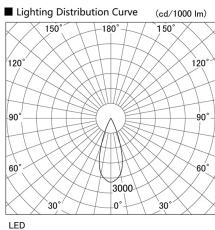

Item no. DD105-3235DW9027

Series Name: Φ 100 Lens type Adjustable downlight, Antiglare

With Dark Mirror Reflector

Installation	Recessed mount
Type	
Fixture wattage	31.8W
Beam angle	37 deg
Color Temp.	2700K
CRI	Ra>90
Luminous	2305 lm
Body	Die-cast aluminum alloy
Body finish	N/A
Trim finish	White
Reflector finish	Dark Mirror
IP Rate	IP20
Light source	COB module
Input Voltage	AC220~240V
Dimming Type	Non-Dimmable
Certificate	CE, CCC
Cut Hole	100mm

Height (Weight)	
31.8W	152 (0.9kg)
24.3W	152 (0.9kg)
21.0W	115 (0.8kg)
14.0W	115 (0.8kg)