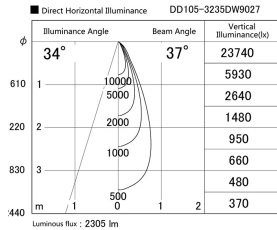

Item no. DD105-3235DW9027

Series Name: Φ 100 Lens type Adjustable downlight, Antiglare

With Dark Mirror Reflector

Installation	Recessed mount
Type	Φ 100 Lens type Adjustable downlight, Antiglare
Fixture wattage	31.8W
Beam angle	37 deg
Color Temp.	2700K
CRI	Ra>90
Luminous	2305 lm
Body	Die-cast aluminum alloy
Body finish	N/A
Trim finish	White
Reflector finish	Dark Mirror
IP Rate	IP20
Light source	COB module
Input Voltage	AC220~240V
Dimming Type	Non-Dimmable
Certificate	CE, CCC
Cut Hole	100mm

Height (Weight)	
31.8W	152 (0.9kg)
24.3W	152 (0.9kg)
21.0W	115 (0.8kg)
14.0W	115 (0.8kg)