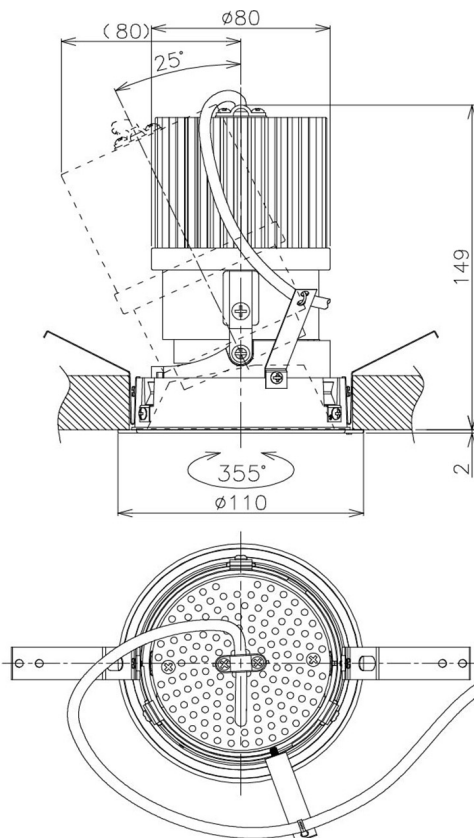

Item no. DD105-3235DW9030

Series Name: Φ 100 Lens type Adjustable downlight, Antiglare

With Dark Mirror Reflector

Installation	Recessed mount
Type	
Fixture wattage	31.8W
Beam angle	37 deg
Color Temp.	3000K
CRI	Ra>90
Luminous	2480 lm
Body	Die-cast aluminum alloy
Body finish	N/A
Trim finish	White
Reflector finish	Dark Mirror
IP Rate	IP20
Light source	COB module
Input Voltage	AC220~240V
Dimming Type	Non-Dimmable
Certificate	CE, CCC
Cut Hole	100mm

Height (Weight)	
31.8W	152 (0.9kg)
24.3W	152 (0.9kg)
21.0W	115 (0.8kg)
14.0W	115 (0.8kg)