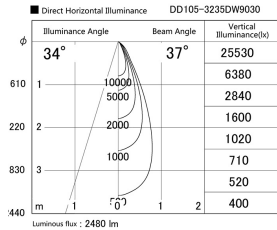

Item no. DD105-3235DW9030

Series Name: Φ 100 Lens type Adjustable downlight, Antiglare

With Dark Mirror Reflector

Installation	Recessed mount
Type	Φ 100 Lens type Adjustable downlight, Antiglare
Fixture wattage	31.8W
Beam angle	37 deg
Color Temp.	3000K
CRI	Ra>90
Luminous	2480 lm
Body	Die-cast aluminum alloy
Body finish	N/A
Trim finish	White
Reflector finish	Dark Mirror
IP Rate	IP20
Light source	COB module
Input Voltage	AC220~240V
Dimming Type	Non-Dimmable
Certificate	CE, CCC
Cut Hole	100mm

Height (Weight)	
31.8W	152 (0.9kg)
24.3W	152 (0.9kg)
21.0W	115 (0.8kg)
14.0W	115 (0.8kg)