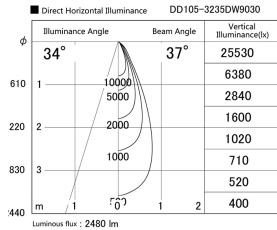

Item no. DD105-3235DW9030

Series Name: Φ 100 Lens type Adjustable downlight, Antiglare

With Dark Mirror Reflector

Installation	Recessed mount
Type	
Fixture wattage	31.8W
Beam angle	37 deg
Color Temp.	3000K
CRI	Ra>90
Luminous	2480 lm
Body	Die-cast aluminum alloy
Body finish	N/A
Trim finish	White
Reflector finish	Dark Mirror
IP Rate	IP20
Light source	COB module
Input Voltage	AC220~240V
Dimming Type	Non-Dimmable
Certificate	CE, CCC
Cut Hole	100mm

Height (Weight)	
31.8W	152 (0.9kg)
24.3W	152 (0.9kg)
21.0W	115 (0.8kg)
14.0W	115 (0.8kg)