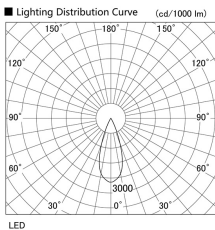

Item no. DD105-3235DW9030

Series Name: Φ 100 Lens type Adjustable downlight, Antiglare

With Dark Mirror Reflector

Installation	Recessed mount
Type	Φ 100 Lens type Adjustable downlight, Antiglare
Fixture wattage	31.8W
Beam angle	37 deg
Color Temp.	3000K
CRI	Ra>90
Luminous	2480 lm
Body	Die-cast aluminum alloy
Body finish	N/A
Trim finish	White
Reflector finish	Dark Mirror
IP Rate	IP20
Light source	COB module
Input Voltage	AC220~240V
Dimming Type	Non-Dimmable
Certificate	CE, CCC
Cut Hole	100mm

Height (Weight)	
31.8W	152 (0.9kg)
24.3W	152 (0.9kg)
21.0W	115 (0.8kg)
14.0W	115 (0.8kg)