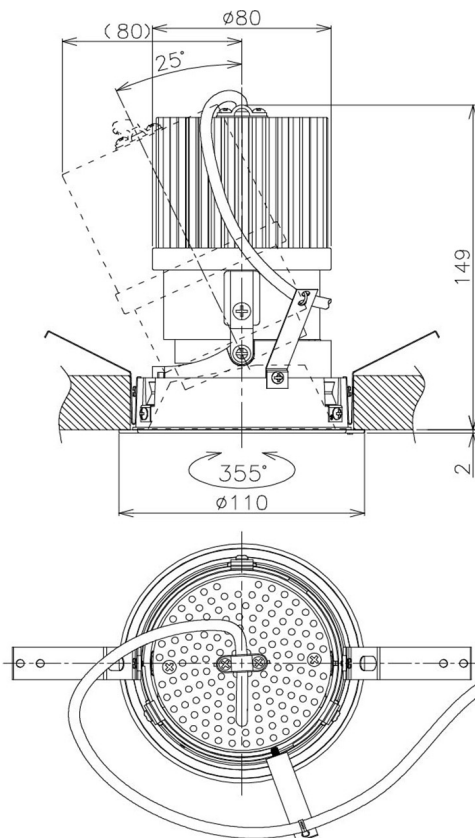

Item no. DD105-3235DW9030

Series Name: Φ 100 Lens type Adjustable downlight, Antiglare

With Dark Mirror Reflector

Installation	Recessed mount
Type	Φ 100 Lens type Adjustable downlight, Antiglare
Fixture wattage	31.8W
Beam angle	37 deg
Color Temp.	3000K
CRI	Ra>90
Luminous	2480 lm
Body	Die-cast aluminum alloy
Body finish	N/A
Trim finish	White
Reflector finish	Dark Mirror
IP Rate	IP20
Light source	COB module
Input Voltage	AC220~240V
Dimming Type	Non-Dimmable
Certificate	CE, CCC
Cut Hole	100mm

Height (Weight)	
31.8W	152 (0.9kg)
24.3W	152 (0.9kg)
21.0W	115 (0.8kg)
14.0W	115 (0.8kg)