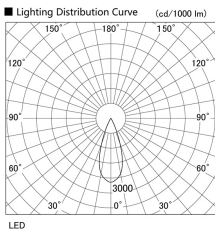

Item no. DD105-3235DW9030

Series Name: Φ 100 Lens type Adjustable downlight, Antiglare

With Dark Mirror Reflector

Installation	Recessed mount
Type	
Fixture wattage	31.8W
Beam angle	37 deg
Color Temp.	3000K
CRI	Ra>90
Luminous	2480 lm
Body	Die-cast aluminum alloy
Body finish	N/A
Trim finish	White
Reflector finish	Dark Mirror
IP Rate	IP20
Light source	COB module
Input Voltage	AC220~240V
Dimming Type	Non-Dimmable
Certificate	CE, CCC
Cut Hole	100mm

Height (Weight)	
31.8W	152 (0.9kg)
24.3W	152 (0.9kg)
21.0W	115 (0.8kg)
14.0W	115 (0.8kg)