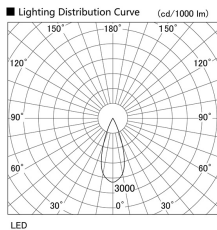

Item no. DD105-3235DW9035

Series Name: Φ 100 Lens type Adjustable downlight, Antiglare

With Dark Mirror Reflector

Installation	Recessed mount
Type	
Fixture wattage	31.8W
Beam angle	37 deg
Color Temp.	3500K
CRI	Ra>90
Luminous	2605 lm
Body	Die-cast aluminum alloy
Body finish	N/A
Trim finish	White
Reflector finish	Dark Mirror
IP Rate	IP20
Light source	COB module
Input Voltage	AC220~240V
Dimming Type	Non-Dimmable
Certificate	CE, CCC
Cut Hole	100mm

Height (Weight)	
31.8W	152 (0.9kg)
24.3W	152 (0.9kg)
21.0W	115 (0.8kg)
14.0W	115 (0.8kg)