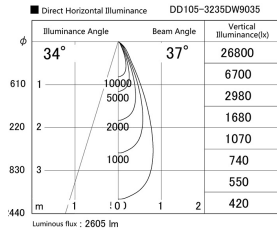

Item no. DD105-3235DW9035

Series Name: Φ 100 Lens type Adjustable downlight, Antiglare

With Dark Mirror Reflector

Installation	Recessed mount
Type	
Fixture wattage	31.8W
Beam angle	37 deg
Color Temp.	3500K
CRI	Ra>90
Luminous	2605 lm
Body	Die-cast aluminum alloy
Body finish	N/A
Trim finish	White
Reflector finish	Dark Mirror
IP Rate	IP20
Light source	COB module
Input Voltage	AC220~240V
Dimming Type	Non-Dimmable
Certificate	CE, CCC
Cut Hole	100mm

Height (Weight)	
31.8W	152 (0.9kg)
24.3W	152 (0.9kg)
21.0W	115 (0.8kg)
14.0W	115 (0.8kg)