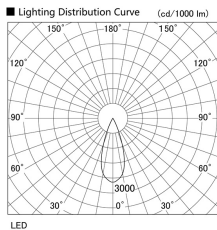

Item no. DD105-3235DW9040

Series Name: Φ 100 Lens type Adjustable downlight, Antiglare

With Dark Mirror Reflector

Installation	Recessed mount
Type	
Fixture wattage	31.8W
Beam angle	37 deg
Color Temp.	4000K
CRI	Ra>90
Luminous	2680 lm
Body	Die-cast aluminum alloy
Body finish	N/A
Trim finish	White
Reflector finish	Dark Mirror
IP Rate	IP20
Light source	COB module
Input Voltage	AC220~240V
Dimming Type	Non-Dimmable
Certificate	CE, CCC
Cut Hole	100mm

Height (Weight)	
31.8W	152 (0.9kg)
24.3W	152 (0.9kg)
21.0W	115 (0.8kg)
14.0W	115 (0.8kg)