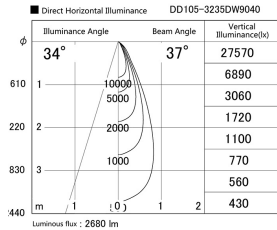

Item no. DD105-3235DW9040

Series Name: Φ 100 Lens type Adjustable downlight, Antiglare

With Dark Mirror Reflector

Installation	Recessed mount
Type	
Fixture wattage	31.8W
Beam angle	37 deg
Color Temp.	4000K
CRI	Ra>90
Luminous	2680 lm
Body	Die-cast aluminum alloy
Body finish	N/A
Trim finish	White
Reflector finish	Dark Mirror
IP Rate	IP20
Light source	COB module
Input Voltage	AC220~240V
Dimming Type	Non-Dimmable
Certificate	CE, CCC
Cut Hole	100mm

Height (Weight)	
31.8W	152 (0.9kg)
24.3W	152 (0.9kg)
21.0W	115 (0.8kg)
14.0W	115 (0.8kg)