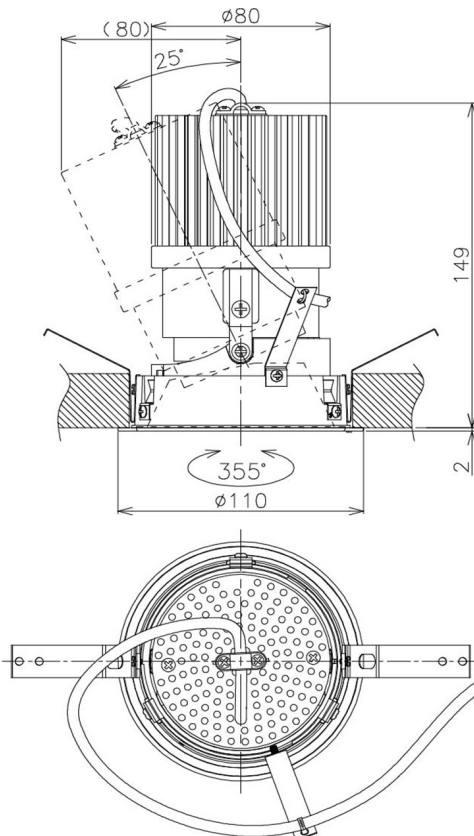

Item no. DD105-3235DW9040

Series Name: Φ 100 Lens type Adjustable downlight, Antiglare

With Dark Mirror Reflector

Installation	Recessed mount
Type	Φ 100 Lens type Adjustable downlight, Antiglare
Fixture wattage	31.8W
Beam angle	37 deg
Color Temp.	4000K
CRI	Ra>90
Luminous	2680 lm
Body	Die-cast aluminum alloy
Body finish	N/A
Trim finish	White
Reflector finish	Dark Mirror
IP Rate	IP20
Light source	COB module
Input Voltage	AC220~240V
Dimming Type	Non-Dimmable
Certificate	CE, CCC
Cut Hole	100mm

Height (Weight)	
31.8W	152 (0.9kg)
24.3W	152 (0.9kg)
21.0W	115 (0.8kg)
14.0W	115 (0.8kg)