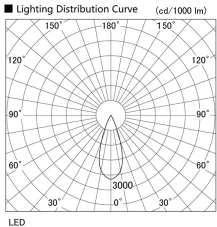

Item no. DD105-3235DW9040

Series Name: Φ 100 Lens type Adjustable downlight, Antiglare

With Dark Mirror Reflector

Installation	Recessed mount
Type	Φ 100 Lens type Adjustable downlight, Antiglare
Fixture wattage	31.8W
Beam angle	37 deg
Color Temp.	4000K
CRI	Ra>90
Luminous	2680 lm
Body	Die-cast aluminum alloy
Body finish	N/A
Trim finish	White
Reflector finish	Dark Mirror
IP Rate	IP20
Light source	COB module
Input Voltage	AC220~240V
Dimming Type	Non-Dimmable
Certificate	CE, CCC
Cut Hole	100mm

Height (Weight)	
31.8W	152 (0.9kg)
24.3W	152 (0.9kg)
21.0W	115 (0.8kg)
14.0W	115 (0.8kg)