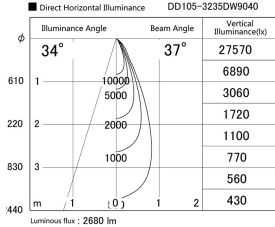

Item no. DD105-3235DW9040

Series Name: Φ 100 Lens type Adjustable downlight, Antiglare

With Dark Mirror Reflector

Installation	Recessed mount
Type	Φ 100 Lens type Adjustable downlight, Antiglare
Fixture wattage	31.8W
Beam angle	37 deg
Color Temp.	4000K
CRI	Ra>90
Luminous	2680 lm
Body	Die-cast aluminum alloy
Body finish	N/A
Trim finish	White
Reflector finish	Dark Mirror
IP Rate	IP20
Light source	COB module
Input Voltage	AC220~240V
Dimming Type	Non-Dimmable
Certificate	CE, CCC
Cut Hole	100mm

Height (Weight)	
31.8W	152 (0.9kg)
24.3W	152 (0.9kg)
21.0W	115 (0.8kg)
14.0W	115 (0.8kg)