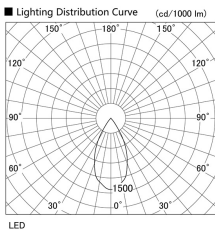

Item no. DD105-3250DW9027

Series Name:  $\Phi$ 100 Lens type Adjustable downlight, Antiglare

With Dark Mirror Reflector

Installation	Recessed mount
Type	
Fixture wattage	31.8W
Beam angle	51 deg
Color Temp.	2700K
CRI	Ra>90
Luminous	2355 lm
Body	Die-cast aluminum alloy
Body finish	N/A
Trim finish	White
Reflector finish	Dark Mirror
IP Rate	IP20
Light source	COB module
Input Voltage	AC220~240V
Dimming Type	Non-Dimmable
Certificate	CE, CCC
Cut Hole	100mm

Height (Weight)	
31.8W	152 (0.9kg)
24.3W	152 (0.9kg)
21.0W	115 (0.8kg)
14.0W	115 (0.8kg)