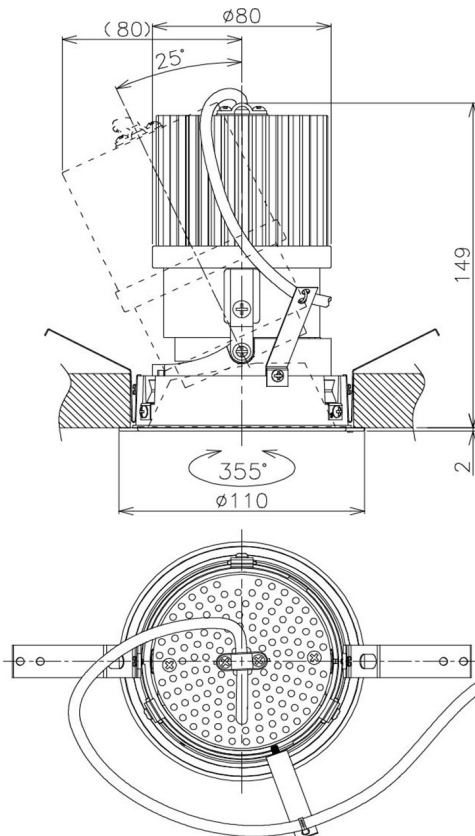

Item no. DD105-3250DW9027

Series Name: Φ 100 Lens type Adjustable downlight, Antiglare

With Dark Mirror Reflector

Installation	Recessed mount
Type	Φ 100 Lens type Adjustable downlight, Antiglare
Fixture wattage	31.8W
Beam angle	51 deg
Color Temp.	2700K
CRI	Ra>90
Luminous	2355 lm
Body	Die-cast aluminum alloy
Body finish	N/A
Trim finish	White
Reflector finish	Dark Mirror
IP Rate	IP20
Light source	COB module
Input Voltage	AC220~240V
Dimming Type	Non-Dimmable
Certificate	CE, CCC
Cut Hole	100mm

Height (Weight)	
31.8W	152 (0.9kg)
24.3W	152 (0.9kg)
21.0W	115 (0.8kg)
14.0W	115 (0.8kg)