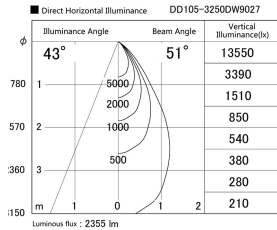

Item no. DD105-3250DW9027

Series Name:  $\Phi$ 100 Lens type Adjustable downlight, Antiglare

With Dark Mirror Reflector

Installation	Recessed mount
Type	
Fixture wattage	31.8W
Beam angle	51 deg
Color Temp.	2700K
CRI	Ra>90
Luminous	2355 lm
Body	Die-cast aluminum alloy
Body finish	N/A
Trim finish	White
Reflector finish	Dark Mirror
IP Rate	IP20
Light source	COB module
Input Voltage	AC220~240V
Dimming Type	Non-Dimmable
Certificate	CE, CCC
Cut Hole	100mm

Height (Weight)	
31.8W	152 (0.9kg)
24.3W	152 (0.9kg)
21.0W	115 (0.8kg)
14.0W	115 (0.8kg)