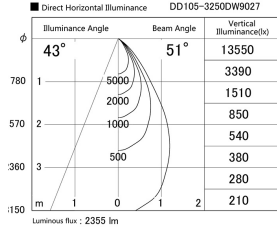

Item no. DD105-3250DW9027

Series Name: Φ 100 Lens type Adjustable downlight, Antiglare

With Dark Mirror Reflector

Installation	Recessed mount
Type	Φ 100 Lens type Adjustable downlight, Antiglare
Fixture wattage	31.8W
Beam angle	51 deg
Color Temp.	2700K
CRI	Ra>90
Luminous	2355 lm
Body	Die-cast aluminum alloy
Body finish	N/A
Trim finish	White
Reflector finish	Dark Mirror
IP Rate	IP20
Light source	COB module
Input Voltage	AC220~240V
Dimming Type	Non-Dimmable
Certificate	CE, CCC
Cut Hole	100mm

Height (Weight)	
31.8W	152 (0.9kg)
24.3W	152 (0.9kg)
21.0W	115 (0.8kg)
14.0W	115 (0.8kg)