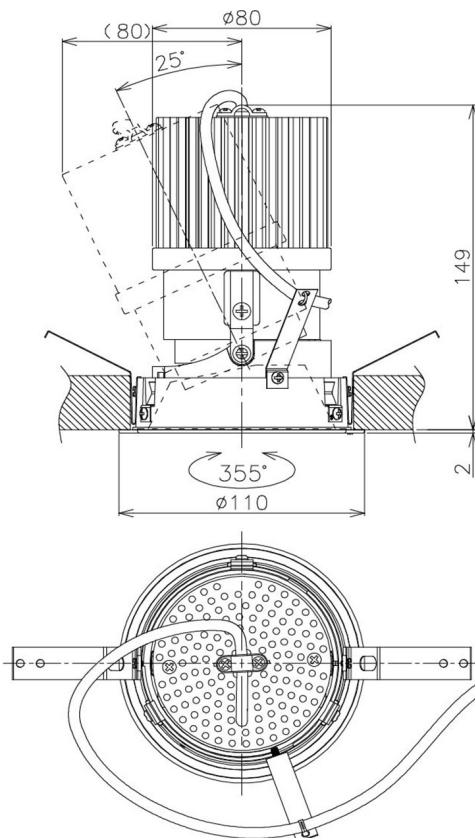

Item no. DD105-3250DW9027

Series Name:  $\Phi$ 100 Lens type Adjustable downlight, Antiglare

With Dark Mirror Reflector

Installation	Recessed mount
Type	
Fixture wattage	31.8W
Beam angle	51 deg
Color Temp.	2700K
CRI	Ra>90
Luminous	2355 lm
Body	Die-cast aluminum alloy
Body finish	N/A
Trim finish	White
Reflector finish	Dark Mirror
IP Rate	IP20
Light source	COB module
Input Voltage	AC220~240V
Dimming Type	Non-Dimmable
Certificate	CE, CCC
Cut Hole	100mm

Height (Weight)	
31.8W	152 (0.9kg)
24.3W	152 (0.9kg)
21.0W	115 (0.8kg)
14.0W	115 (0.8kg)