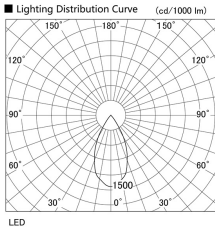

Item no. DD105-3250DW9027

Series Name: Φ 100 Lens type Adjustable downlight, Antiglare

With Dark Mirror Reflector

Installation	Recessed mount
Type	Φ 100 Lens type Adjustable downlight, Antiglare
Fixture wattage	31.8W
Beam angle	51 deg
Color Temp.	2700K
CRI	Ra>90
Luminous	2355 lm
Body	Die-cast aluminum alloy
Body finish	N/A
Trim finish	White
Reflector finish	Dark Mirror
IP Rate	IP20
Light source	COB module
Input Voltage	AC220~240V
Dimming Type	Non-Dimmable
Certificate	CE, CCC
Cut Hole	100mm

Height (Weight)	
31.8W	152 (0.9kg)
24.3W	152 (0.9kg)
21.0W	115 (0.8kg)
14.0W	115 (0.8kg)