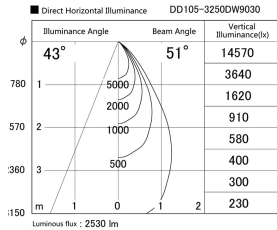

Item no. DD105-3250DW9030

Series Name: Φ 100 Lens type Adjustable downlight, Antiglare

With Dark Mirror Reflector

Installation	Recessed mount
Type	
Fixture wattage	31.8W
Beam angle	51 deg
Color Temp.	3000K
CRI	Ra>90
Luminous	2530 lm
Body	Die-cast aluminum alloy
Body finish	N/A
Trim finish	White
Reflector finish	Dark Mirror
IP Rate	IP20
Light source	COB module
Input Voltage	AC220~240V
Dimming Type	Non-Dimmable
Certificate	CE, CCC
Cut Hole	100mm

Height (Weight)	
31.8W	152 (0.9kg)
24.3W	152 (0.9kg)
21.0W	115 (0.8kg)
14.0W	115 (0.8kg)