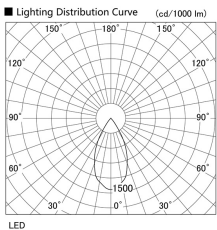

Item no. DD105-3250DW9030

Series Name: Φ 100 Lens type Adjustable downlight, Antiglare

With Dark Mirror Reflector

Installation	Recessed mount
Type	
Fixture wattage	31.8W
Beam angle	51 deg
Color Temp.	3000K
CRI	Ra>90
Luminous	2530 lm
Body	Die-cast aluminum alloy
Body finish	N/A
Trim finish	White
Reflector finish	Dark Mirror
IP Rate	IP20
Light source	COB module
Input Voltage	AC220~240V
Dimming Type	Non-Dimmable
Certificate	CE, CCC
Cut Hole	100mm

Height (Weight)	
31.8W	152 (0.9kg)
24.3W	152 (0.9kg)
21.0W	115 (0.8kg)
14.0W	115 (0.8kg)