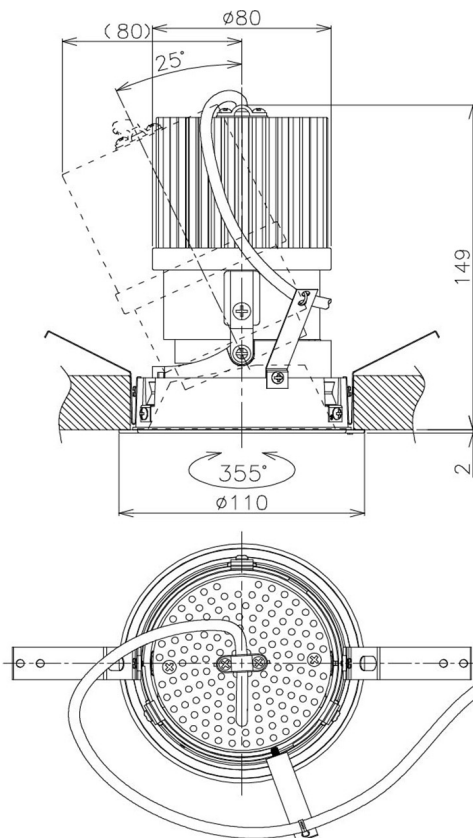

Item no. DD105-3250DW9035

Series Name: Φ 100 Lens type Adjustable downlight, Antiglare

With Dark Mirror Reflector

Installation	Recessed mount
Type	
Fixture wattage	31.8W
Beam angle	51 deg
Color Temp.	3500K
CRI	Ra>90
Luminous	2655 lm
Body	Die-cast aluminum alloy
Body finish	N/A
Trim finish	White
Reflector finish	Dark Mirror
IP Rate	IP20
Light source	COB module
Input Voltage	AC220~240V
Dimming Type	Non-Dimmable
Certificate	CE, CCC
Cut Hole	100mm

Height (Weight)	
31.8W	152 (0.9kg)
24.3W	152 (0.9kg)
21.0W	115 (0.8kg)
14.0W	115 (0.8kg)