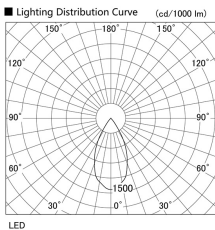

Item no. DD105-3250DW9035

Series Name: Φ 100 Lens type Adjustable downlight, Antiglare

With Dark Mirror Reflector

Installation	Recessed mount
Type	
Fixture wattage	31.8W
Beam angle	51 deg
Color Temp.	3500K
CRI	Ra>90
Luminous	2655 lm
Body	Die-cast aluminum alloy
Body finish	N/A
Trim finish	White
Reflector finish	Dark Mirror
IP Rate	IP20
Light source	COB module
Input Voltage	AC220~240V
Dimming Type	Non-Dimmable
Certificate	CE, CCC
Cut Hole	100mm

Height (Weight)	
31.8W	152 (0.9kg)
24.3W	152 (0.9kg)
21.0W	115 (0.8kg)
14.0W	115 (0.8kg)