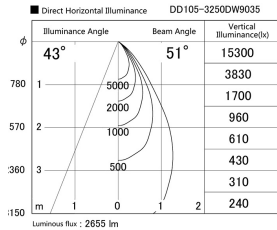

Item no. DD105-3250DW9035

Series Name: Φ 100 Lens type Adjustable downlight, Antiglare

With Dark Mirror Reflector

Installation	Recessed mount
Type	
Fixture wattage	31.8W
Beam angle	51 deg
Color Temp.	3500K
CRI	Ra>90
Luminous	2655 lm
Body	Die-cast aluminum alloy
Body finish	N/A
Trim finish	White
Reflector finish	Dark Mirror
IP Rate	IP20
Light source	COB module
Input Voltage	AC220~240V
Dimming Type	Non-Dimmable
Certificate	CE, CCC
Cut Hole	100mm

Height (Weight)	
31.8W	152 (0.9kg)
24.3W	152 (0.9kg)
21.0W	115 (0.8kg)
14.0W	115 (0.8kg)