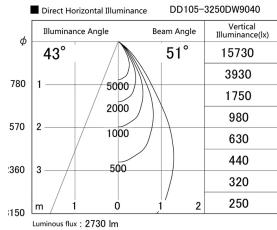

Item no. DD105-3250DW9040

Series Name: Φ 100 Lens type Adjustable downlight, Antiglare

With Dark Mirror Reflector

Installation	Recessed mount
Type	Φ 100 Lens type Adjustable downlight, Antiglare
Fixture wattage	31.8W
Beam angle	51 deg
Color Temp.	4000K
CRI	Ra>90
Luminous	2730 lm
Body	Die-cast aluminum alloy
Body finish	N/A
Trim finish	White
Reflector finish	Dark Mirror
IP Rate	IP20
Light source	COB module
Input Voltage	AC220~240V
Dimming Type	Non-Dimmable
Certificate	CE, CCC
Cut Hole	100mm

Height (Weight)	
31.8W	152 (0.9kg)
24.3W	152 (0.9kg)
21.0W	115 (0.8kg)
14.0W	115 (0.8kg)