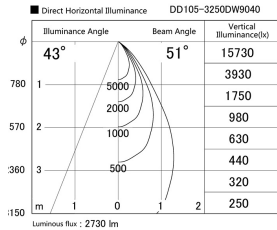

Item no. DD105-3250DW9040

Series Name: Φ 100 Lens type Adjustable downlight, Antiglare

With Dark Mirror Reflector

Installation	Recessed mount
Type	
Fixture wattage	31.8W
Beam angle	51 deg
Color Temp.	4000K
CRI	Ra>90
Luminous	2730 lm
Body	Die-cast aluminum alloy
Body finish	N/A
Trim finish	White
Reflector finish	Dark Mirror
IP Rate	IP20
Light source	COB module
Input Voltage	AC220~240V
Dimming Type	Non-Dimmable
Certificate	CE, CCC
Cut Hole	100mm

Height (Weight)	
31.8W	152 (0.9kg)
24.3W	152 (0.9kg)
21.0W	115 (0.8kg)
14.0W	115 (0.8kg)