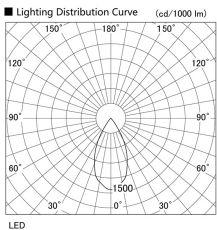

Item no. DD105-3250DW9040

Series Name: Φ 100 Lens type Adjustable downlight, Antiglare

With Dark Mirror Reflector

Installation	Recessed mount
Type	Φ 100 Lens type Adjustable downlight, Antiglare
Fixture wattage	31.8W
Beam angle	51 deg
Color Temp.	4000K
CRI	Ra>90
Luminous	2730 lm
Body	Die-cast aluminum alloy
Body finish	N/A
Trim finish	White
Reflector finish	Dark Mirror
IP Rate	IP20
Light source	COB module
Input Voltage	AC220~240V
Dimming Type	Non-Dimmable
Certificate	CE, CCC
Cut Hole	100mm

Height (Weight)	
31.8W	152 (0.9kg)
24.3W	152 (0.9kg)
21.0W	115 (0.8kg)
14.0W	115 (0.8kg)