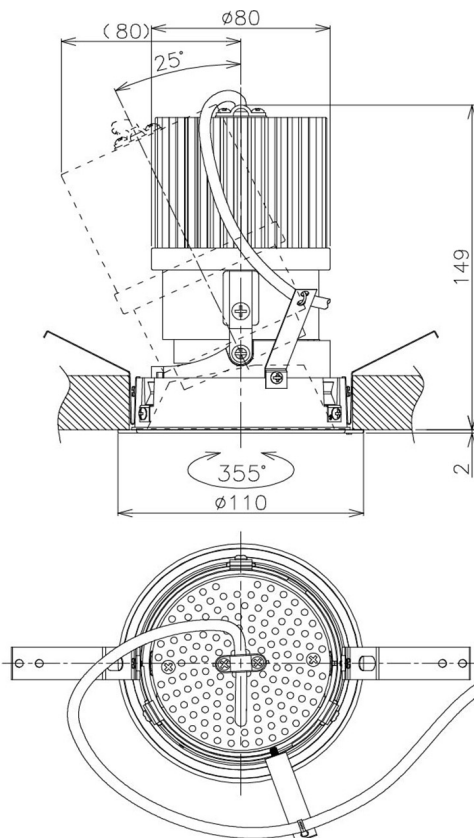

Item no. DD105-3250DW9040

Series Name: Φ 100 Lens type Adjustable downlight, Antiglare

With Dark Mirror Reflector

Installation	Recessed mount
Type	
Fixture wattage	31.8W
Beam angle	51 deg
Color Temp.	4000K
CRI	Ra>90
Luminous	2730 lm
Body	Die-cast aluminum alloy
Body finish	N/A
Trim finish	White
Reflector finish	Dark Mirror
IP Rate	IP20
Light source	COB module
Input Voltage	AC220~240V
Dimming Type	Non-Dimmable
Certificate	CE, CCC
Cut Hole	100mm

Height (Weight)	
31.8W	152 (0.9kg)
24.3W	152 (0.9kg)
21.0W	115 (0.8kg)
14.0W	115 (0.8kg)