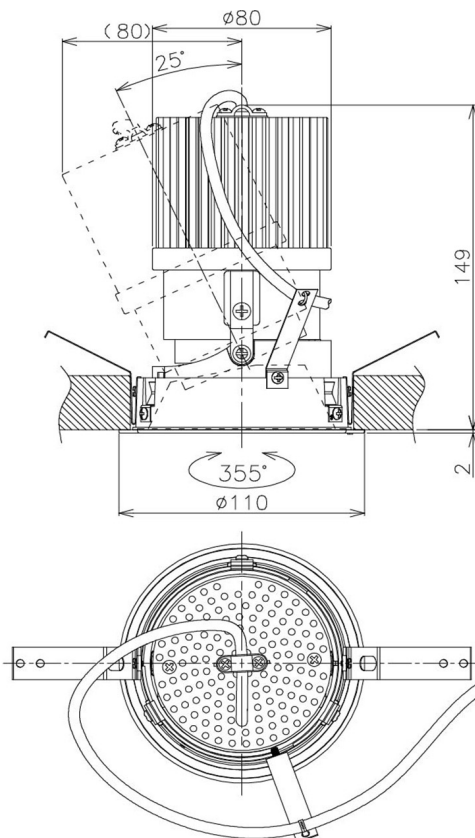

Item no. DD105-3250DW9040

Series Name: Φ 100 Lens type Adjustable downlight, Antiglare

With Dark Mirror Reflector

Installation	Recessed mount
Type	Φ 100 Lens type Adjustable downlight, Antiglare
Fixture wattage	31.8W
Beam angle	51 deg
Color Temp.	4000K
CRI	Ra>90
Luminous	2730 lm
Body	Die-cast aluminum alloy
Body finish	N/A
Trim finish	White
Reflector finish	Dark Mirror
IP Rate	IP20
Light source	COB module
Input Voltage	AC220~240V
Dimming Type	Non-Dimmable
Certificate	CE, CCC
Cut Hole	100mm

Height (Weight)	
31.8W	152 (0.9kg)
24.3W	152 (0.9kg)
21.0W	115 (0.8kg)
14.0W	115 (0.8kg)