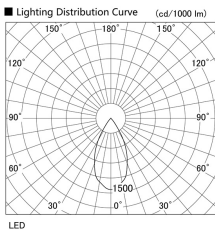

Item no. DD105-3250DW9040

Series Name: Φ 100 Lens type Adjustable downlight, Antiglare

With Dark Mirror Reflector

Installation	Recessed mount
Type	
Fixture wattage	31.8W
Beam angle	51 deg
Color Temp.	4000K
CRI	Ra>90
Luminous	2730 lm
Body	Die-cast aluminum alloy
Body finish	N/A
Trim finish	White
Reflector finish	Dark Mirror
IP Rate	IP20
Light source	COB module
Input Voltage	AC220~240V
Dimming Type	Non-Dimmable
Certificate	CE, CCC
Cut Hole	100mm

Height (Weight)	
31.8W	152 (0.9kg)
24.3W	152 (0.9kg)
21.0W	115 (0.8kg)
14.0W	115 (0.8kg)