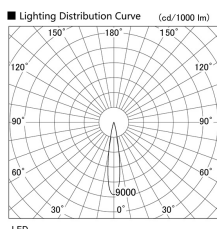

Item no. DD105-1415DB9027

Series Name: Φ 100 Lens type Adjustable downlight, Antiglare

With Dark Mirror Reflector

Installation	Recessed mount
Type	
Fixture wattage	14W
Beam angle	18 deg
Color Temp.	2700K
CRI	Ra>90
Luminous	1180 lm
Body	Die-cast aluminum alloy
Body finish	N/A
Trim finish	Black
Reflector finish	Dark Mirror
IP Rate	IP20
Light source	COB module
Input Voltage	AC220~240V
Dimming Type	Non-Dimmable
Certificate	CE, CCC
Cut Hole	100mm

Height (Weight)	
31.8W	152 (0.9kg)
24.3W	152 (0.9kg)
21.0W	115 (0.8kg)
14.0W	115 (0.8kg)