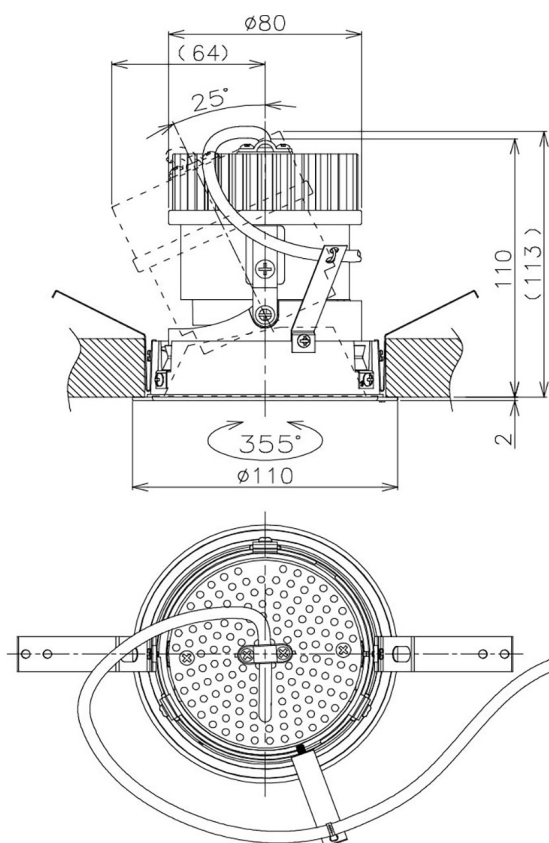

Item no. DD105-1415DB9027

Series Name: Φ 100 Lens type Adjustable downlight, Antiglare

With Dark Mirror Reflector

Installation	Recessed mount
Type	
Fixture wattage	14W
Beam angle	18 deg
Color Temp.	2700K
CRI	Ra>90
Luminous	1180 lm
Body	Die-cast aluminum alloy
Body finish	N/A
Trim finish	Black
Reflector finish	Dark Mirror
IP Rate	IP20
Light source	COB module
Input Voltage	AC220~240V
Dimming Type	Non-Dimmable
Certificate	CE, CCC
Cut Hole	100mm

Height (Weight)	
31.8W	152 (0.9kg)
24.3W	152 (0.9kg)
21.0W	115 (0.8kg)
14.0W	115 (0.8kg)