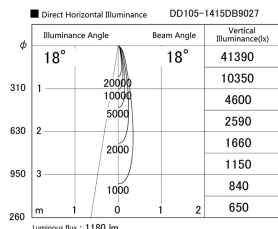

Item no. DD105-1415DB9027

Series Name: Φ 100 Lens type Adjustable downlight, Antiglare

With Dark Mirror Reflector

Installation	Recessed mount
Type	
Fixture wattage	14W
Beam angle	18 deg
Color Temp.	2700K
CRI	Ra>90
Luminous	1180 lm
Body	Die-cast aluminum alloy
Body finish	N/A
Trim finish	Black
Reflector finish	Dark Mirror
IP Rate	IP20
Light source	COB module
Input Voltage	AC220~240V
Dimming Type	Non-Dimmable
Certificate	CE, CCC
Cut Hole	100mm

Height (Weight)	
31.8W	152 (0.9kg)
24.3W	152 (0.9kg)
21.0W	115 (0.8kg)
14.0W	115 (0.8kg)