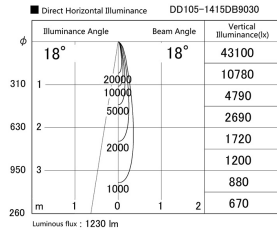

Item no. DD105-1415DB9030

Series Name:  $\Phi$ 100 Lens type Adjustable downlight, Antiglare

With Dark Mirror Reflector

Installation	Recessed mount
Type	
Fixture wattage	14W
Beam angle	18 deg
Color Temp.	3000K
CRI	Ra>90
Luminous	1230 lm
Body	Die-cast aluminum alloy
Body finish	N/A
Trim finish	Black
Reflector finish	Dark Mirror
IP Rate	IP20
Light source	COB module
Input Voltage	AC220~240V
Dimming Type	Non-Dimmable
Certificate	CE, CCC
Cut Hole	100mm

Height (Weight)	
31.8W	152 (0.9kg)
24.3W	152 (0.9kg)
21.0W	115 (0.8kg)
14.0W	115 (0.8kg)