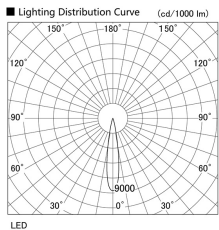

Item no. DD105-1415DB9030

Series Name:  $\Phi$ 100 Lens type Adjustable downlight, Antiglare

With Dark Mirror Reflector

Installation	Recessed mount
Type	
Fixture wattage	14W
Beam angle	18 deg
Color Temp.	3000K
CRI	Ra>90
Luminous	1230 lm
Body	Die-cast aluminum alloy
Body finish	N/A
Trim finish	Black
Reflector finish	Dark Mirror
IP Rate	IP20
Light source	COB module
Input Voltage	AC220~240V
Dimming Type	Non-Dimmable
Certificate	CE, CCC
Cut Hole	100mm

Height (Weight)	
31.8W	152 (0.9kg)
24.3W	152 (0.9kg)
21.0W	115 (0.8kg)
14.0W	115 (0.8kg)