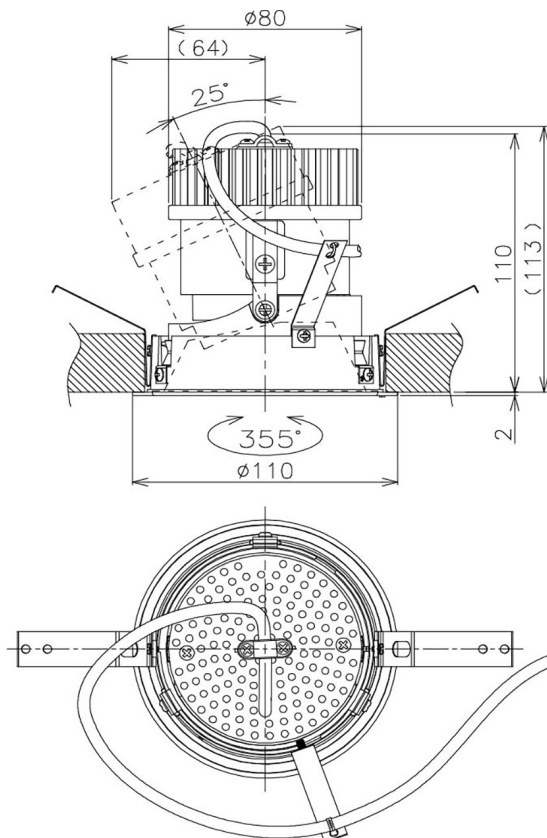

Item no. DD105-1415DB9030

Series Name:  $\Phi$ 100 Lens type Adjustable downlight, Antiglare

With Dark Mirror Reflector

Installation	Recessed mount
Type	
Fixture wattage	14W
Beam angle	18 deg
Color Temp.	3000K
CRI	Ra>90
Luminous	1230 lm
Body	Die-cast aluminum alloy
Body finish	N/A
Trim finish	Black
Reflector finish	Dark Mirror
IP Rate	IP20
Light source	COB module
Input Voltage	AC220~240V
Dimming Type	Non-Dimmable
Certificate	CE, CCC
Cut Hole	100mm

Height (Weight)	
31.8W	152 (0.9kg)
24.3W	152 (0.9kg)
21.0W	115 (0.8kg)
14.0W	115 (0.8kg)