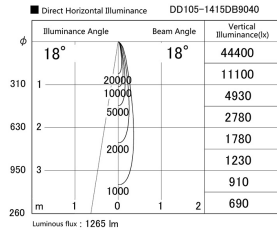

Item no. DD105-1415DB9040

Series Name:  $\Phi$ 100 Lens type Adjustable downlight, Antiglare

With Dark Mirror Reflector

Installation	Recessed mount
Type	$\Phi$ 100 Lens type Adjustable downlight, Antiglare
Fixture wattage	14W
Beam angle	18 deg
Color Temp.	4000K
CRI	Ra>90
Luminous	1265 lm
Body	Die-cast aluminum alloy
Body finish	N/A
Trim finish	Black
Reflector finish	Dark Mirror
IP Rate	IP20
Light source	COB module
Input Voltage	AC220~240V
Dimming Type	Non-Dimmable
Certificate	CE, CCC
Cut Hole	100mm

Height (Weight)	
31.8W	152 (0.9kg)
24.3W	152 (0.9kg)
21.0W	115 (0.8kg)
14.0W	115 (0.8kg)