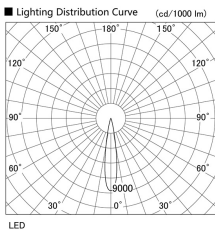

Item no. DD105-1415DB9040

Series Name:  $\Phi$ 100 Lens type Adjustable downlight, Antiglare

With Dark Mirror Reflector

Installation	Recessed mount
Type	$\Phi$ 100 Lens type Adjustable downlight, Antiglare
Fixture wattage	14W
Beam angle	18 deg
Color Temp.	4000K
CRI	Ra>90
Luminous	1265 lm
Body	Die-cast aluminum alloy
Body finish	N/A
Trim finish	Black
Reflector finish	Dark Mirror
IP Rate	IP20
Light source	COB module
Input Voltage	AC220~240V
Dimming Type	Non-Dimmable
Certificate	CE, CCC
Cut Hole	100mm

Height (Weight)	
31.8W	152 (0.9kg)
24.3W	152 (0.9kg)
21.0W	115 (0.8kg)
14.0W	115 (0.8kg)