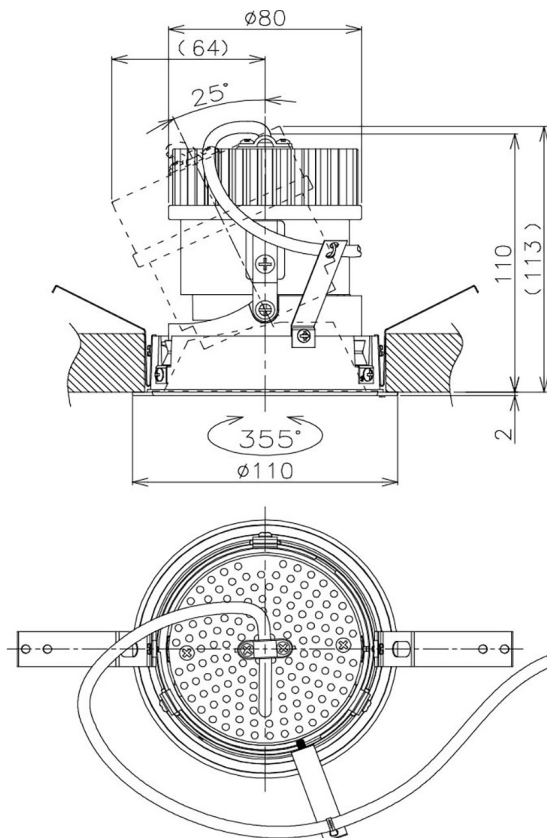

Item no. DD105-1415DB9040

Series Name:  $\Phi$ 100 Lens type Adjustable downlight, Antiglare

With Dark Mirror Reflector

Installation	Recessed mount
Type	$\Phi$ 100 Lens type Adjustable downlight, Antiglare
Fixture wattage	14W
Beam angle	18 deg
Color Temp.	4000K
CRI	Ra>90
Luminous	1265 lm
Body	Die-cast aluminum alloy
Body finish	N/A
Trim finish	Black
Reflector finish	Dark Mirror
IP Rate	IP20
Light source	COB module
Input Voltage	AC220~240V
Dimming Type	Non-Dimmable
Certificate	CE, CCC
Cut Hole	100mm

Height (Weight)	
31.8W	152 (0.9kg)
24.3W	152 (0.9kg)
21.0W	115 (0.8kg)
14.0W	115 (0.8kg)