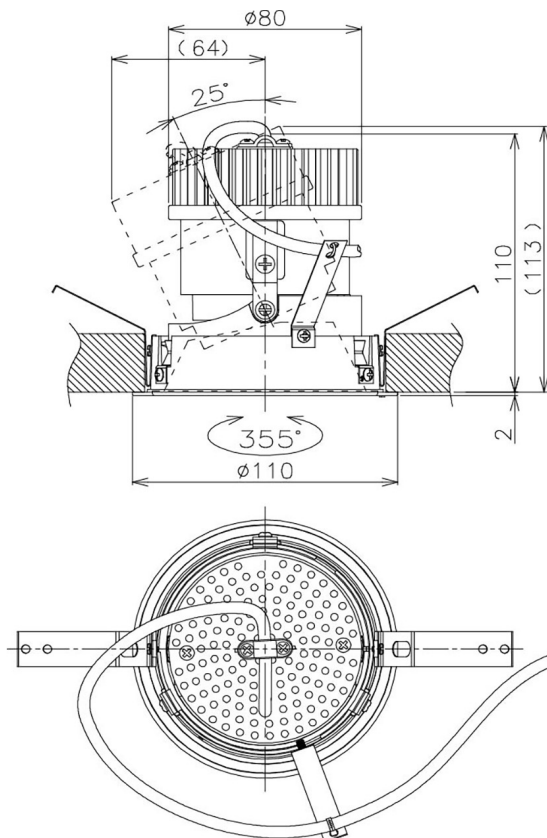

Item no. DD105-1420DB9027

Series Name:  $\Phi$ 100 Lens type Adjustable downlight, Antiglare

With Dark Mirror Reflector

Installation	Recessed mount
Type	$\Phi$ 100 Lens type Adjustable downlight, Antiglare
Fixture wattage	14W
Beam angle	22 deg
Color Temp.	2700K
CRI	Ra>90
Luminous	1260 lm
Body	Die-cast aluminum alloy
Body finish	N/A
Trim finish	Black
Reflector finish	Dark Mirror
IP Rate	IP20
Light source	COB module
Input Voltage	AC220~240V
Dimming Type	Non-Dimmable
Certificate	CE, CCC
Cut Hole	100mm

Height (Weight)	
31.8W	152 (0.9kg)
24.3W	152 (0.9kg)
21.0W	115 (0.8kg)
14.0W	115 (0.8kg)