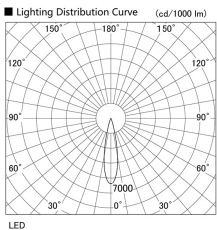

Item no. DD105-1420DB9027

Series Name:  $\Phi$ 100 Lens type Adjustable downlight, Antiglare

With Dark Mirror Reflector

Installation	Recessed mount
Type	$\Phi$ 100 Lens type Adjustable downlight, Antiglare
Fixture wattage	14W
Beam angle	22 deg
Color Temp.	2700K
CRI	Ra>90
Luminous	1260 lm
Body	Die-cast aluminum alloy
Body finish	N/A
Trim finish	Black
Reflector finish	Dark Mirror
IP Rate	IP20
Light source	COB module
Input Voltage	AC220~240V
Dimming Type	Non-Dimmable
Certificate	CE, CCC
Cut Hole	100mm

Height (Weight)	
31.8W	152 (0.9kg)
24.3W	152 (0.9kg)
21.0W	115 (0.8kg)
14.0W	115 (0.8kg)