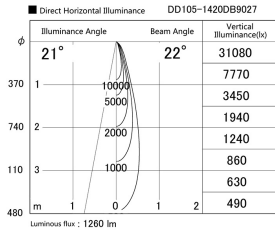

Item no. DD105-1420DB9027

Series Name:  $\Phi$ 100 Lens type Adjustable downlight, Antiglare

With Dark Mirror Reflector

Installation	Recessed mount
Type	$\Phi$ 100 Lens type Adjustable downlight, Antiglare
Fixture wattage	14W
Beam angle	22 deg
Color Temp.	2700K
CRI	Ra>90
Luminous	1260 lm
Body	Die-cast aluminum alloy
Body finish	N/A
Trim finish	Black
Reflector finish	Dark Mirror
IP Rate	IP20
Light source	COB module
Input Voltage	AC220~240V
Dimming Type	Non-Dimmable
Certificate	CE, CCC
Cut Hole	100mm

Height (Weight)	
31.8W	152 (0.9kg)
24.3W	152 (0.9kg)
21.0W	115 (0.8kg)
14.0W	115 (0.8kg)