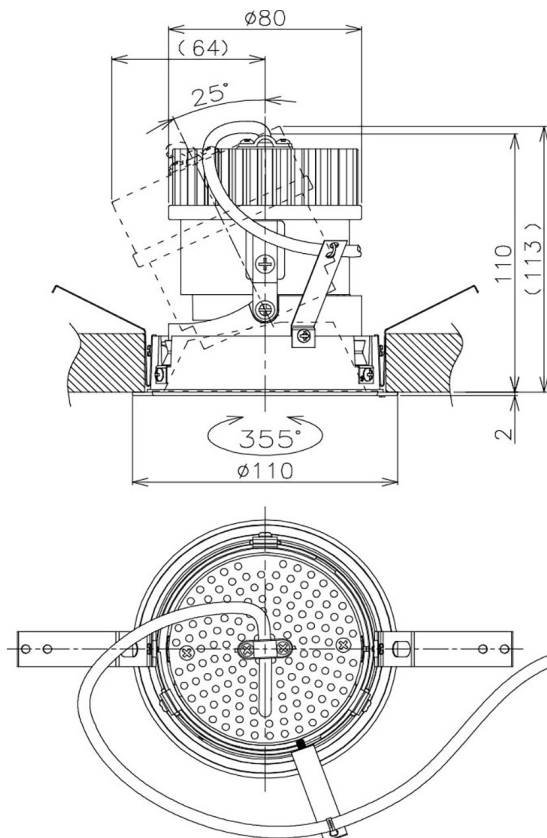

Item no. DD105-1420DB9035

Series Name:  $\Phi$ 100 Lens type Adjustable downlight, Antiglare

With Dark Mirror Reflector

Installation	Recessed mount
Type	$\Phi$ 100 Lens type Adjustable downlight, Antiglare
Fixture wattage	14W
Beam angle	22 deg
Color Temp.	3500K
CRI	Ra>90
Luminous	1340 lm
Body	Die-cast aluminum alloy
Body finish	N/A
Trim finish	Black
Reflector finish	Dark Mirror
IP Rate	IP20
Light source	COB module
Input Voltage	AC220~240V
Dimming Type	Non-Dimmable
Certificate	CE, CCC
Cut Hole	100mm

Height (Weight)	
31.8W	152 (0.9kg)
24.3W	152 (0.9kg)
21.0W	115 (0.8kg)
14.0W	115 (0.8kg)