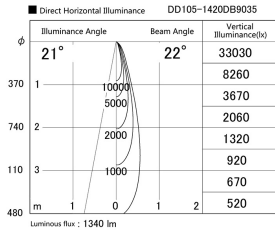

Item no. DD105-1420DB9035

Series Name:  $\Phi$ 100 Lens type Adjustable downlight, Antiglare

With Dark Mirror Reflector

Installation	Recessed mount
Type	$\Phi$ 100 Lens type Adjustable downlight, Antiglare
Fixture wattage	14W
Beam angle	22 deg
Color Temp.	3500K
CRI	Ra>90
Luminous	1340 lm
Body	Die-cast aluminum alloy
Body finish	N/A
Trim finish	Black
Reflector finish	Dark Mirror
IP Rate	IP20
Light source	COB module
Input Voltage	AC220~240V
Dimming Type	Non-Dimmable
Certificate	CE, CCC
Cut Hole	100mm

Height (Weight)	
31.8W	152 (0.9kg)
24.3W	152 (0.9kg)
21.0W	115 (0.8kg)
14.0W	115 (0.8kg)