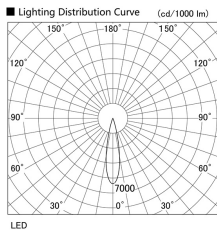

Item no. DD105-1420DB9035

Series Name:  $\Phi$ 100 Lens type Adjustable downlight, Antiglare

With Dark Mirror Reflector

Installation	Recessed mount
Type	$\Phi$ 100 Lens type Adjustable downlight, Antiglare
Fixture wattage	14W
Beam angle	22 deg
Color Temp.	3500K
CRI	Ra>90
Luminous	1340 lm
Body	Die-cast aluminum alloy
Body finish	N/A
Trim finish	Black
Reflector finish	Dark Mirror
IP Rate	IP20
Light source	COB module
Input Voltage	AC220~240V
Dimming Type	Non-Dimmable
Certificate	CE, CCC
Cut Hole	100mm

Height (Weight)	
31.8W	152 (0.9kg)
24.3W	152 (0.9kg)
21.0W	115 (0.8kg)
14.0W	115 (0.8kg)