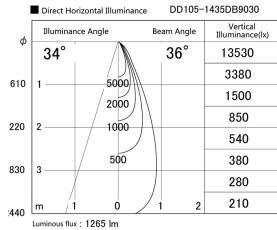

Item no. DD105-1435DB9030

Series Name: Φ 100 Lens type Adjustable downlight, Antiglare

With Dark Mirror Reflector

Installation	Recessed mount
Type	
Fixture wattage	14W
Beam angle	36 deg
Color Temp.	3000K
CRI	Ra>90
Luminous	1265 lm
Body	Die-cast aluminum alloy
Body finish	N/A
Trim finish	Black
Reflector finish	Dark Mirror
IP Rate	IP20
Light source	COB module
Input Voltage	AC220~240V
Dimming Type	Non-Dimmable
Certificate	CE, CCC
Cut Hole	100mm

Height (Weight)	
31.8W	152 (0.9kg)
24.3W	152 (0.9kg)
21.0W	115 (0.8kg)
14.0W	115 (0.8kg)