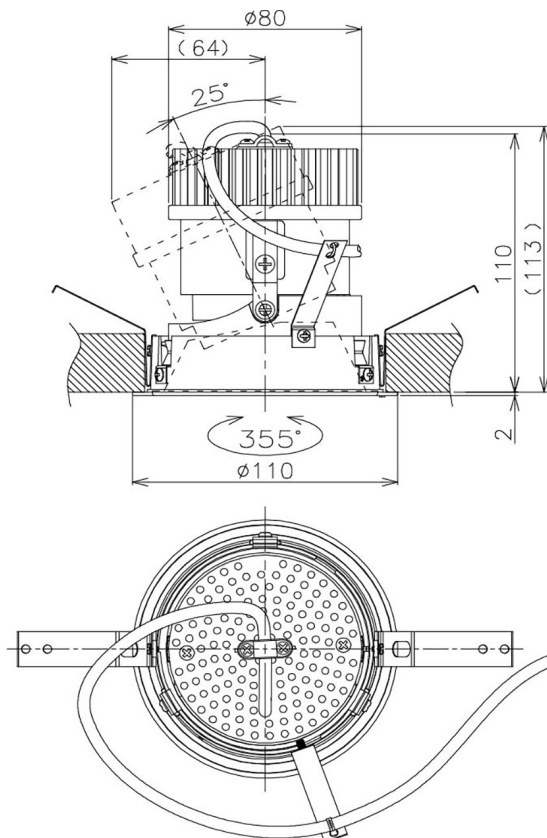

Item no. DD105-1435DB9030

Series Name: Φ 100 Lens type Adjustable downlight, Antiglare

With Dark Mirror Reflector

Installation	Recessed mount
Type	
Fixture wattage	14W
Beam angle	36 deg
Color Temp.	3000K
CRI	Ra>90
Luminous	1265 lm
Body	Die-cast aluminum alloy
Body finish	N/A
Trim finish	Black
Reflector finish	Dark Mirror
IP Rate	IP20
Light source	COB module
Input Voltage	AC220~240V
Dimming Type	Non-Dimmable
Certificate	CE, CCC
Cut Hole	100mm

Height (Weight)	
31.8W	152 (0.9kg)
24.3W	152 (0.9kg)
21.0W	115 (0.8kg)
14.0W	115 (0.8kg)