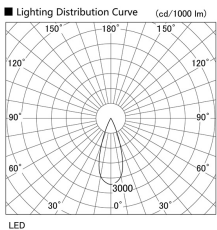

Item no. DD105-1435DB9030

Series Name: Φ 100 Lens type Adjustable downlight, Antiglare

With Dark Mirror Reflector

Installation	Recessed mount
Type	
Fixture wattage	14W
Beam angle	36 deg
Color Temp.	3000K
CRI	Ra>90
Luminous	1265 lm
Body	Die-cast aluminum alloy
Body finish	N/A
Trim finish	Black
Reflector finish	Dark Mirror
IP Rate	IP20
Light source	COB module
Input Voltage	AC220~240V
Dimming Type	Non-Dimmable
Certificate	CE, CCC
Cut Hole	100mm

Height (Weight)	
31.8W	152 (0.9kg)
24.3W	152 (0.9kg)
21.0W	115 (0.8kg)
14.0W	115 (0.8kg)