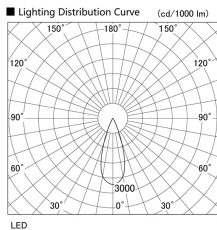

Item no. DD105-1435DB9040

Series Name:  $\Phi$ 100 Lens type Adjustable downlight, Antiglare

With Dark Mirror Reflector

Installation	Recessed mount
Type	
Fixture wattage	14W
Beam angle	36 deg
Color Temp.	4000K
CRI	Ra>90
Luminous	1305 lm
Body	Die-cast aluminum alloy
Body finish	N/A
Trim finish	Black
Reflector finish	Dark Mirror
IP Rate	IP20
Light source	COB module
Input Voltage	AC220~240V
Dimming Type	Non-Dimmable
Certificate	CE, CCC
Cut Hole	100mm

Height (Weight)	
31.8W	152 (0.9kg)
24.3W	152 (0.9kg)
21.0W	115 (0.8kg)
14.0W	115 (0.8kg)