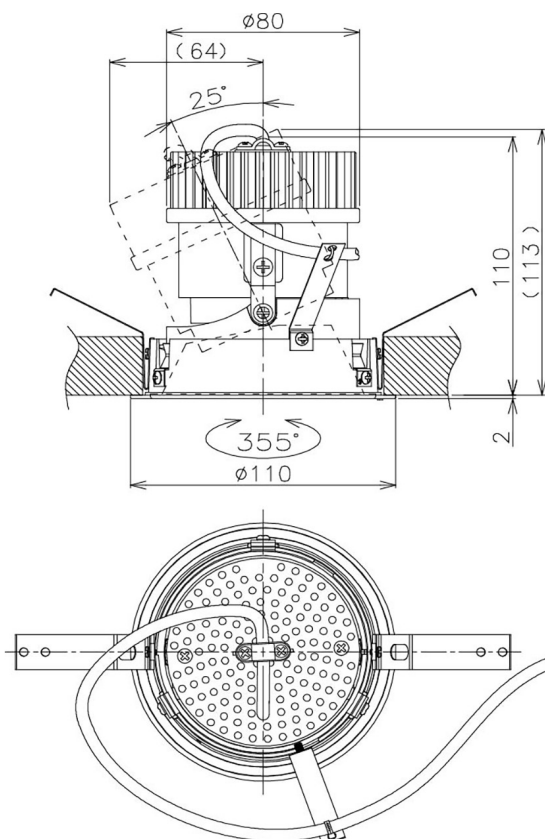

Item no. DD105-1435DB9040

Series Name:  $\Phi$ 100 Lens type Adjustable downlight, Antiglare

With Dark Mirror Reflector

Installation	Recessed mount
Type	
Fixture wattage	14W
Beam angle	36 deg
Color Temp.	4000K
CRI	Ra>90
Luminous	1305 lm
Body	Die-cast aluminum alloy
Body finish	N/A
Trim finish	Black
Reflector finish	Dark Mirror
IP Rate	IP20
Light source	COB module
Input Voltage	AC220~240V
Dimming Type	Non-Dimmable
Certificate	CE, CCC
Cut Hole	100mm

Height (Weight)	
31.8W	152 (0.9kg)
24.3W	152 (0.9kg)
21.0W	115 (0.8kg)
14.0W	115 (0.8kg)