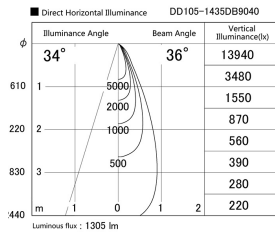

Item no. DD105-1435DB9040

Series Name:  $\Phi$ 100 Lens type Adjustable downlight, Antiglare

With Dark Mirror Reflector

Installation	Recessed mount
Type	
Fixture wattage	14W
Beam angle	36 deg
Color Temp.	4000K
CRI	Ra>90
Luminous	1305 lm
Body	Die-cast aluminum alloy
Body finish	N/A
Trim finish	Black
Reflector finish	Dark Mirror
IP Rate	IP20
Light source	COB module
Input Voltage	AC220~240V
Dimming Type	Non-Dimmable
Certificate	CE, CCC
Cut Hole	100mm

Height (Weight)	
31.8W	152 (0.9kg)
24.3W	152 (0.9kg)
21.0W	115 (0.8kg)
14.0W	115 (0.8kg)