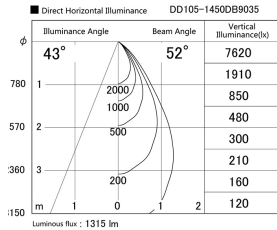

Item no. DD105-1450DB9035

Series Name:  $\Phi$ 100 Lens type Adjustable downlight, Antiglare

With Dark Mirror Reflector

|                  |                                                      |
|------------------|------------------------------------------------------|
| Installation     | Recessed mount                                       |
| Type             | $\Phi$ 100 Lens type Adjustable downlight, Antiglare |
| Fixture wattage  | 14W                                                  |
| Beam angle       | 52 deg                                               |
| Color Temp.      | 3500K                                                |
| CRI              | Ra>90                                                |
| Luminous         | 1315 lm                                              |
| Body             | Die-cast aluminum alloy                              |
| Body finish      | N/A                                                  |
| Trim finish      | Black                                                |
| Reflector finish | Dark Mirror                                          |
| IP Rate          | IP20                                                 |
| Light source     | COB module                                           |
| Input Voltage    | AC220~240V                                           |
| Dimming Type     | Non-Dimmable                                         |
| Certificate      | CE, CCC                                              |
| Cut Hole         | 100mm                                                |

| Height (Weight) |             |
|-----------------|-------------|
| 31.8W           | 152 (0.9kg) |
| 24.3W           | 152 (0.9kg) |
| 21.0W           | 115 (0.8kg) |
| 14.0W           | 115 (0.8kg) |