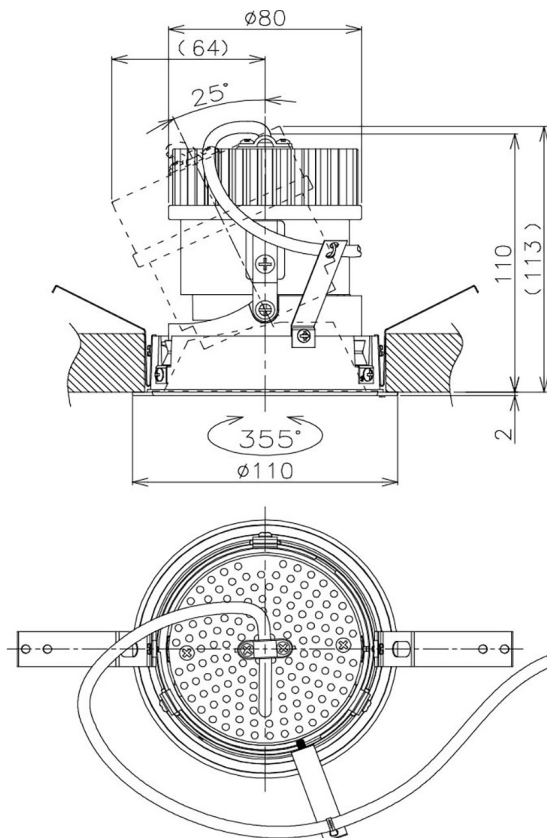

Item no. DD105-1450DB9035

Series Name:  $\Phi$ 100 Lens type Adjustable downlight, Antiglare

With Dark Mirror Reflector

|                  |                                                      |
|------------------|------------------------------------------------------|
| Installation     | Recessed mount                                       |
| Type             | $\Phi$ 100 Lens type Adjustable downlight, Antiglare |
| Fixture wattage  | 14W                                                  |
| Beam angle       | 52 deg                                               |
| Color Temp.      | 3500K                                                |
| CRI              | Ra>90                                                |
| Luminous         | 1315 lm                                              |
| Body             | Die-cast aluminum alloy                              |
| Body finish      | N/A                                                  |
| Trim finish      | Black                                                |
| Reflector finish | Dark Mirror                                          |
| IP Rate          | IP20                                                 |
| Light source     | COB module                                           |
| Input Voltage    | AC220~240V                                           |
| Dimming Type     | Non-Dimmable                                         |
| Certificate      | CE, CCC                                              |
| Cut Hole         | 100mm                                                |

| Height (Weight) |             |
|-----------------|-------------|
| 31.8W           | 152 (0.9kg) |
| 24.3W           | 152 (0.9kg) |
| 21.0W           | 115 (0.8kg) |
| 14.0W           | 115 (0.8kg) |