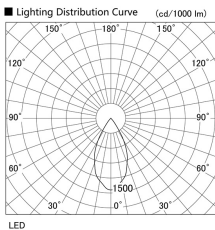

Item no. DD105-1450DB9035

Series Name:  $\Phi$ 100 Lens type Adjustable downlight, Antiglare

With Dark Mirror Reflector

|                  |                                                      |
|------------------|------------------------------------------------------|
| Installation     | Recessed mount                                       |
| Type             | $\Phi$ 100 Lens type Adjustable downlight, Antiglare |
| Fixture wattage  | 14W                                                  |
| Beam angle       | 52 deg                                               |
| Color Temp.      | 3500K                                                |
| CRI              | Ra>90                                                |
| Luminous         | 1315 lm                                              |
| Body             | Die-cast aluminum alloy                              |
| Body finish      | N/A                                                  |
| Trim finish      | Black                                                |
| Reflector finish | Dark Mirror                                          |
| IP Rate          | IP20                                                 |
| Light source     | COB module                                           |
| Input Voltage    | AC220~240V                                           |
| Dimming Type     | Non-Dimmable                                         |
| Certificate      | CE, CCC                                              |
| Cut Hole         | 100mm                                                |

| Height (Weight) |             |
|-----------------|-------------|
| 31.8W           | 152 (0.9kg) |
| 24.3W           | 152 (0.9kg) |
| 21.0W           | 115 (0.8kg) |
| 14.0W           | 115 (0.8kg) |