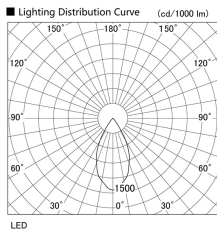

Item no. DD105-1450DB9040

Series Name:  $\Phi$ 100 Lens type Adjustable downlight, Antiglare

With Dark Mirror Reflector

|                  |  |
|------------------|--|
| Installation     | Recessed mount                                       |
| Type             | $\Phi$ 100 Lens type Adjustable downlight, Antiglare |
| Fixture wattage  | 14W  |
| Beam angle       | 52 deg   |
| Color Temp.      | 4000K  |
| CRI              | Ra>90  |
| Luminous         | 1330 lm  |
| Body             | Die-cast aluminum alloy                              |
| Body finish      | N/A  |
| Trim finish      | Black  |
| Reflector finish | Dark Mirror  |
| IP Rate          | IP20   |
| Light source     | COB module   |
| Input Voltage    | AC220~240V   |
| Dimming Type     | Non-Dimmable   |
| Certificate      | CE, CCC  |
| Cut Hole         | 100mm  |

| Height (Weight) |             |
|-----------------|-------------|
| 31.8W           | 152 (0.9kg) |
| 24.3W           | 152 (0.9kg) |
| 21.0W           | 115 (0.8kg) |
| 14.0W           | 115 (0.8kg) |