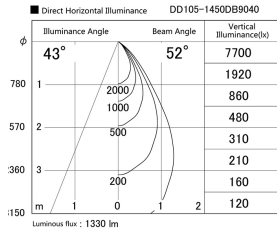

Item no. DD105-1450DB9040

Series Name:  $\Phi$ 100 Lens type Adjustable downlight, Antiglare

With Dark Mirror Reflector

|                  |  |
|------------------|--|
| Installation     | Recessed mount                                       |
| Type             | $\Phi$ 100 Lens type Adjustable downlight, Antiglare |
| Fixture wattage  | 14W  |
| Beam angle       | 52 deg   |
| Color Temp.      | 4000K  |
| CRI              | Ra>90  |
| Luminous         | 1330 lm  |
| Body             | Die-cast aluminum alloy                              |
| Body finish      | N/A  |
| Trim finish      | Black  |
| Reflector finish | Dark Mirror  |
| IP Rate          | IP20   |
| Light source     | COB module   |
| Input Voltage    | AC220~240V   |
| Dimming Type     | Non-Dimmable   |
| Certificate      | CE, CCC  |
| Cut Hole         | 100mm  |

| Height (Weight) |             |
|-----------------|-------------|
| 31.8W           | 152 (0.9kg) |
| 24.3W           | 152 (0.9kg) |
| 21.0W           | 115 (0.8kg) |
| 14.0W           | 115 (0.8kg) |