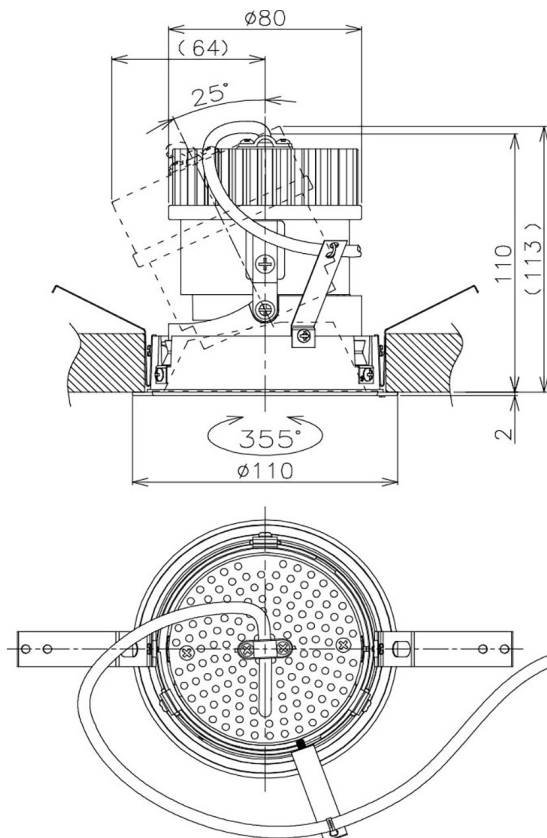

Item no. DD105-1450DB9040

Series Name:  $\Phi$ 100 Lens type Adjustable downlight, Antiglare

With Dark Mirror Reflector

|                  |  |
|------------------|--|
| Installation     | Recessed mount                                       |
| Type             | $\Phi$ 100 Lens type Adjustable downlight, Antiglare |
| Fixture wattage  | 14W  |
| Beam angle       | 52 deg   |
| Color Temp.      | 4000K  |
| CRI              | Ra>90  |
| Luminous         | 1330 lm  |
| Body             | Die-cast aluminum alloy                              |
| Body finish      | N/A  |
| Trim finish      | Black  |
| Reflector finish | Dark Mirror  |
| IP Rate          | IP20   |
| Light source     | COB module   |
| Input Voltage    | AC220~240V   |
| Dimming Type     | Non-Dimmable   |
| Certificate      | CE, CCC  |
| Cut Hole         | 100mm  |

| Height (Weight) |             |
|-----------------|-------------|
| 31.8W           | 152 (0.9kg) |
| 24.3W           | 152 (0.9kg) |
| 21.0W           | 115 (0.8kg) |
| 14.0W           | 115 (0.8kg) |