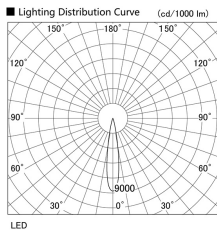

Item no. DD105-2115DB9027

Series Name: Φ 100 Lens type Adjustable downlight, Antiglare

With Dark Mirror Reflector

Installation	Recessed mount
Type	Φ 100 Lens type Adjustable downlight, Antiglare
Fixture wattage	21W
Beam angle	17 deg
Color Temp.	2700K
CRI	Ra>90
Luminous	1655 lm
Body	Die-cast aluminum alloy
Body finish	N/A
Trim finish	Black
Reflector finish	Dark Mirror
IP Rate	IP20
Light source	COB module
Input Voltage	AC220~240V
Dimming Type	Non-Dimmable
Certificate	CE, CCC
Cut Hole	100mm

Height (Weight)	
31.8W	152 (0.9kg)
24.3W	152 (0.9kg)
21.0W	115 (0.8kg)
14.0W	115 (0.8kg)