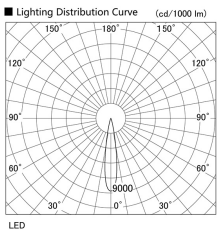

Item no. DD105-2115DB9027

Series Name:  $\Phi$ 100 Lens type Adjustable downlight, Antiglare

With Dark Mirror Reflector

Installation	Recessed mount
Type	
Fixture wattage	21W
Beam angle	17 deg
Color Temp.	2700K
CRI	Ra>90
Luminous	1655 lm
Body	Die-cast aluminum alloy
Body finish	N/A
Trim finish	Black
Reflector finish	Dark Mirror
IP Rate	IP20
Light source	COB module
Input Voltage	AC220~240V
Dimming Type	Non-Dimmable
Certificate	CE, CCC
Cut Hole	100mm

Height (Weight)	
31.8W	152 (0.9kg)
24.3W	152 (0.9kg)
21.0W	115 (0.8kg)
14.0W	115 (0.8kg)