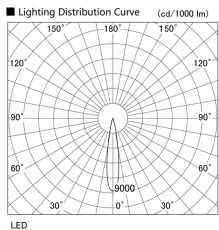

Item no. DD105-2115DB9027

Series Name: Φ 100 Lens type Adjustable downlight, Antiglare

With Dark Mirror Reflector

Installation	Recessed mount
Type	
Fixture wattage	21W
Beam angle	17 deg
Color Temp.	2700K
CRI	Ra>90
Luminous	1655 lm
Body	Die-cast aluminum alloy
Body finish	N/A
Trim finish	Black
Reflector finish	Dark Mirror
IP Rate	IP20
Light source	COB module
Input Voltage	AC220~240V
Dimming Type	Non-Dimmable
Certificate	CE, CCC
Cut Hole	100mm

Height (Weight)	
31.8W	152 (0.9kg)
24.3W	152 (0.9kg)
21.0W	115 (0.8kg)
14.0W	115 (0.8kg)