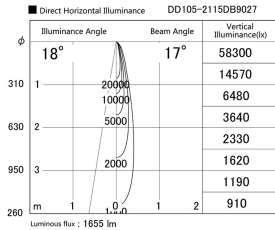

Item no. DD105-2115DB9027

Series Name: Φ 100 Lens type Adjustable downlight, Antiglare

With Dark Mirror Reflector

Installation	Recessed mount
Type	
Fixture wattage	21W
Beam angle	17 deg
Color Temp.	2700K
CRI	Ra>90
Luminous	1655 lm
Body	Die-cast aluminum alloy
Body finish	N/A
Trim finish	Black
Reflector finish	Dark Mirror
IP Rate	IP20
Light source	COB module
Input Voltage	AC220~240V
Dimming Type	Non-Dimmable
Certificate	CE, CCC
Cut Hole	100mm

Height (Weight)	
31.8W	152 (0.9kg)
24.3W	152 (0.9kg)
21.0W	115 (0.8kg)
14.0W	115 (0.8kg)