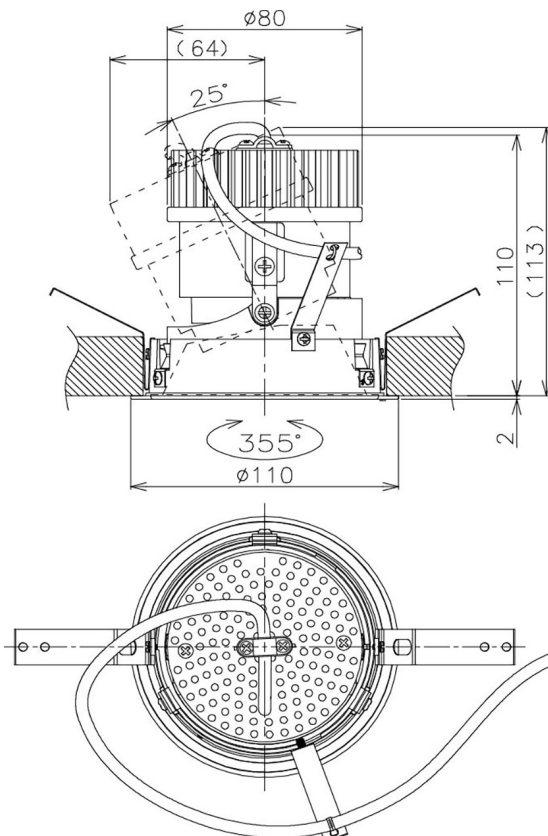

Item no. DD105-2115DB9027

Series Name: Φ 100 Lens type Adjustable downlight, Antiglare

With Dark Mirror Reflector

Installation	Recessed mount
Type	Φ 100 Lens type Adjustable downlight, Antiglare
Fixture wattage	21W
Beam angle	17 deg
Color Temp.	2700K
CRI	Ra>90
Luminous	1655 lm
Body	Die-cast aluminum alloy
Body finish	N/A
Trim finish	Black
Reflector finish	Dark Mirror
IP Rate	IP20
Light source	COB module
Input Voltage	AC220~240V
Dimming Type	Non-Dimmable
Certificate	CE, CCC
Cut Hole	100mm

Height (Weight)	
31.8W	152 (0.9kg)
24.3W	152 (0.9kg)
21.0W	115 (0.8kg)
14.0W	115 (0.8kg)