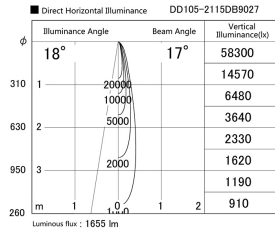

Item no. DD105-2115DB9027

Series Name: Φ 100 Lens type Adjustable downlight, Antiglare

With Dark Mirror Reflector

Installation	Recessed mount
Type	Φ 100 Lens type Adjustable downlight, Antiglare
Fixture wattage	21W
Beam angle	17 deg
Color Temp.	2700K
CRI	Ra>90
Luminous	1655 lm
Body	Die-cast aluminum alloy
Body finish	N/A
Trim finish	Black
Reflector finish	Dark Mirror
IP Rate	IP20
Light source	COB module
Input Voltage	AC220~240V
Dimming Type	Non-Dimmable
Certificate	CE, CCC
Cut Hole	100mm

Height (Weight)	
31.8W	152 (0.9kg)
24.3W	152 (0.9kg)
21.0W	115 (0.8kg)
14.0W	115 (0.8kg)