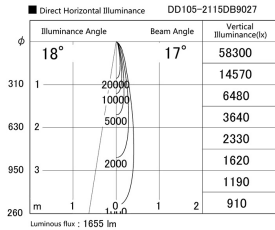

Item no. DD105-2115DB9027

Series Name:  $\Phi$ 100 Lens type Adjustable downlight, Antiglare

With Dark Mirror Reflector

Installation	Recessed mount
Type	
Fixture wattage	21W
Beam angle	17 deg
Color Temp.	2700K
CRI	Ra>90
Luminous	1655 lm
Body	Die-cast aluminum alloy
Body finish	N/A
Trim finish	Black
Reflector finish	Dark Mirror
IP Rate	IP20
Light source	COB module
Input Voltage	AC220~240V
Dimming Type	Non-Dimmable
Certificate	CE, CCC
Cut Hole	100mm

Height (Weight)	
31.8W	152 (0.9kg)
24.3W	152 (0.9kg)
21.0W	115 (0.8kg)
14.0W	115 (0.8kg)