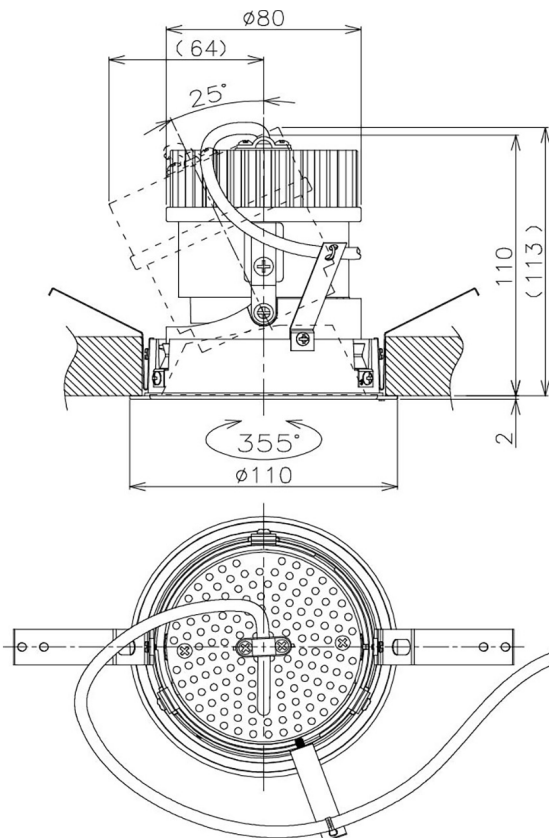

Item no. DD105-2115DB9027

Series Name:  $\Phi$ 100 Lens type Adjustable downlight, Antiglare

With Dark Mirror Reflector

Installation	Recessed mount
Type	
Fixture wattage	21W
Beam angle	17 deg
Color Temp.	2700K
CRI	Ra>90
Luminous	1655 lm
Body	Die-cast aluminum alloy
Body finish	N/A
Trim finish	Black
Reflector finish	Dark Mirror
IP Rate	IP20
Light source	COB module
Input Voltage	AC220~240V
Dimming Type	Non-Dimmable
Certificate	CE, CCC
Cut Hole	100mm

Height (Weight)	
31.8W	152 (0.9kg)
24.3W	152 (0.9kg)
21.0W	115 (0.8kg)
14.0W	115 (0.8kg)