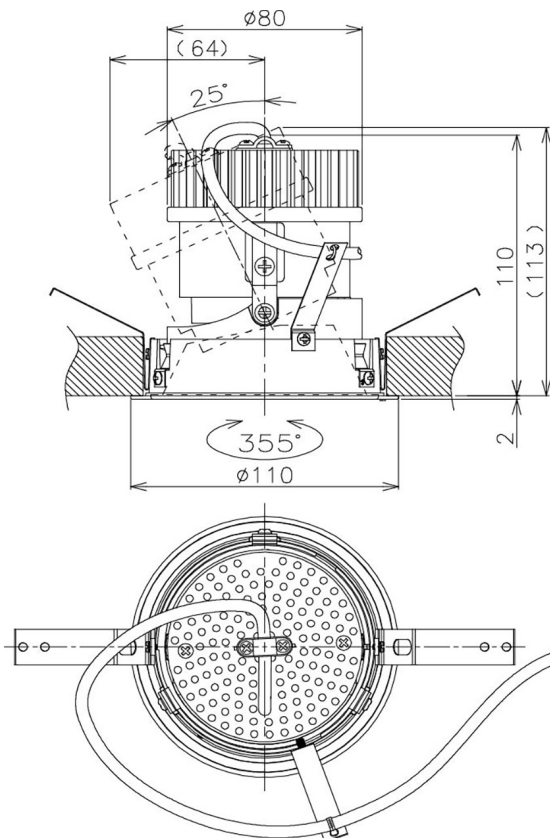

Item no. DD105-2115DB9027

Series Name: Φ 100 Lens type Adjustable downlight, Antiglare

With Dark Mirror Reflector

Installation	Recessed mount
Type	
Fixture wattage	21W
Beam angle	17 deg
Color Temp.	2700K
CRI	Ra>90
Luminous	1655 lm
Body	Die-cast aluminum alloy
Body finish	N/A
Trim finish	Black
Reflector finish	Dark Mirror
IP Rate	IP20
Light source	COB module
Input Voltage	AC220~240V
Dimming Type	Non-Dimmable
Certificate	CE, CCC
Cut Hole	100mm

Height (Weight)	
31.8W	152 (0.9kg)
24.3W	152 (0.9kg)
21.0W	115 (0.8kg)
14.0W	115 (0.8kg)