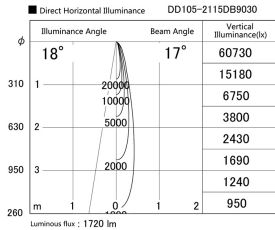

Item no. DD105-2115DB9030

Series Name:  $\Phi$ 100 Lens type Adjustable downlight, Antiglare

With Dark Mirror Reflector

Installation	Recessed mount
Type	
Fixture wattage	21W
Beam angle	17 deg
Color Temp.	3000K
CRI	Ra>90
Luminous	1720 lm
Body	Die-cast aluminum alloy
Body finish	N/A
Trim finish	Black
Reflector finish	Dark Mirror
IP Rate	IP20
Light source	COB module
Input Voltage	AC220~240V
Dimming Type	Non-Dimmable
Certificate	CE, CCC
Cut Hole	100mm

Height (Weight)	
31.8W	152 (0.9kg)
24.3W	152 (0.9kg)
21.0W	115 (0.8kg)
14.0W	115 (0.8kg)