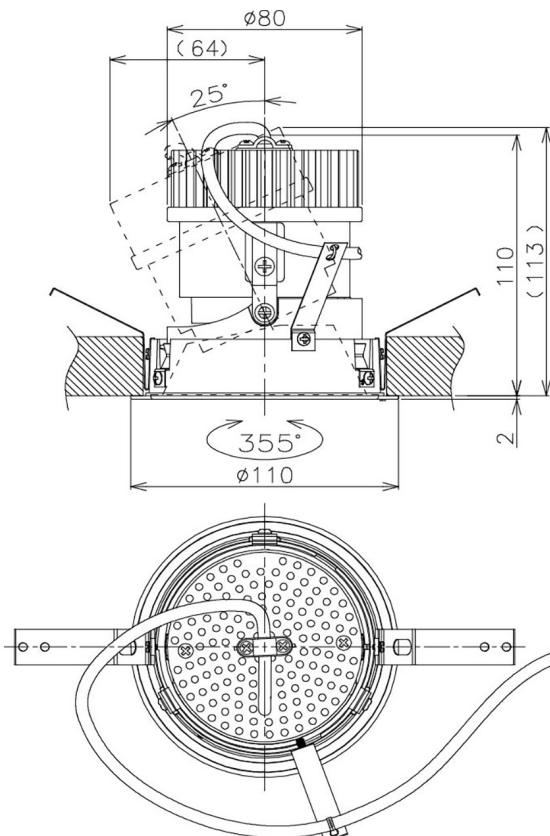

Item no. DD105-2115DB9030

Series Name:  $\Phi$ 100 Lens type Adjustable downlight, Antiglare

With Dark Mirror Reflector

Installation	Recessed mount
Type	
Fixture wattage	21W
Beam angle	17 deg
Color Temp.	3000K
CRI	Ra>90
Luminous	1720 lm
Body	Die-cast aluminum alloy
Body finish	N/A
Trim finish	Black
Reflector finish	Dark Mirror
IP Rate	IP20
Light source	COB module
Input Voltage	AC220~240V
Dimming Type	Non-Dimmable
Certificate	CE, CCC
Cut Hole	100mm

Height (Weight)	
31.8W	152 (0.9kg)
24.3W	152 (0.9kg)
21.0W	115 (0.8kg)
14.0W	115 (0.8kg)