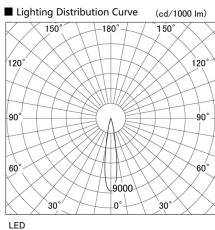

Item no. DD105-2115DB9030

Series Name: Φ 100 Lens type Adjustable downlight, Antiglare

With Dark Mirror Reflector

Installation	Recessed mount
Type	Φ 100 Lens type Adjustable downlight, Antiglare
Fixture wattage	21W
Beam angle	17 deg
Color Temp.	3000K
CRI	Ra>90
Luminous	1720 lm
Body	Die-cast aluminum alloy
Body finish	N/A
Trim finish	Black
Reflector finish	Dark Mirror
IP Rate	IP20
Light source	COB module
Input Voltage	AC220~240V
Dimming Type	Non-Dimmable
Certificate	CE, CCC
Cut Hole	100mm

Height (Weight)	
31.8W	152 (0.9kg)
24.3W	152 (0.9kg)
21.0W	115 (0.8kg)
14.0W	115 (0.8kg)