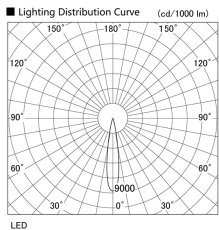

Item no. DD105-2115DB9030

Series Name:  $\Phi$ 100 Lens type Adjustable downlight, Antiglare

With Dark Mirror Reflector

Installation	Recessed mount
Type	
Fixture wattage	21W
Beam angle	17 deg
Color Temp.	3000K
CRI	Ra>90
Luminous	1720 lm
Body	Die-cast aluminum alloy
Body finish	N/A
Trim finish	Black
Reflector finish	Dark Mirror
IP Rate	IP20
Light source	COB module
Input Voltage	AC220~240V
Dimming Type	Non-Dimmable
Certificate	CE, CCC
Cut Hole	100mm

Height (Weight)	
31.8W	152 (0.9kg)
24.3W	152 (0.9kg)
21.0W	115 (0.8kg)
14.0W	115 (0.8kg)