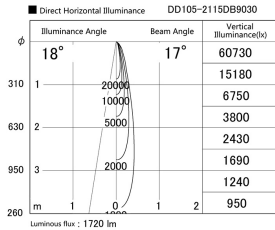

Item no. DD105-2115DB9030

Series Name: Φ 100 Lens type Adjustable downlight, Antiglare

With Dark Mirror Reflector

Installation	Recessed mount
Type	Φ 100 Lens type Adjustable downlight, Antiglare
Fixture wattage	21W
Beam angle	17 deg
Color Temp.	3000K
CRI	Ra>90
Luminous	1720 lm
Body	Die-cast aluminum alloy
Body finish	N/A
Trim finish	Black
Reflector finish	Dark Mirror
IP Rate	IP20
Light source	COB module
Input Voltage	AC220~240V
Dimming Type	Non-Dimmable
Certificate	CE, CCC
Cut Hole	100mm

Height (Weight)	
31.8W	152 (0.9kg)
24.3W	152 (0.9kg)
21.0W	115 (0.8kg)
14.0W	115 (0.8kg)