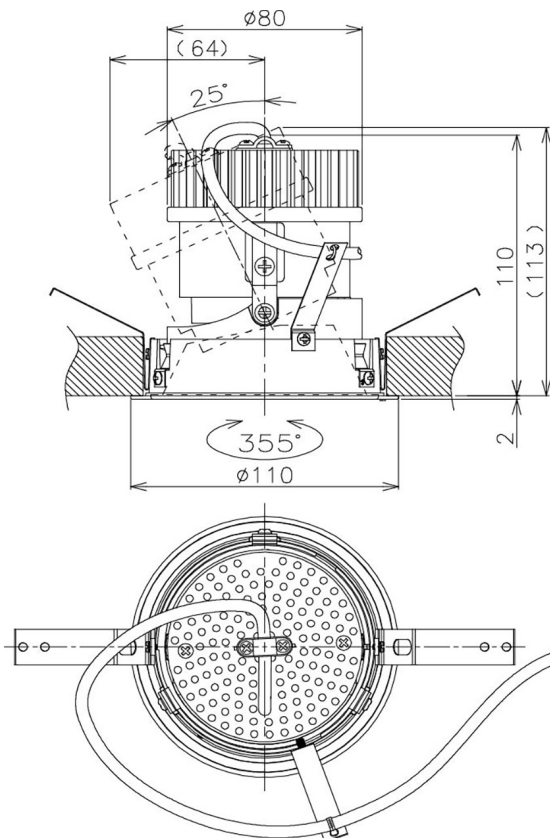

Item no. DD105-2115DB9030

Series Name: Φ 100 Lens type Adjustable downlight, Antiglare

With Dark Mirror Reflector

Installation	Recessed mount
Type	Φ 100 Lens type Adjustable downlight, Antiglare
Fixture wattage	21W
Beam angle	17 deg
Color Temp.	3000K
CRI	Ra>90
Luminous	1720 lm
Body	Die-cast aluminum alloy
Body finish	N/A
Trim finish	Black
Reflector finish	Dark Mirror
IP Rate	IP20
Light source	COB module
Input Voltage	AC220~240V
Dimming Type	Non-Dimmable
Certificate	CE, CCC
Cut Hole	100mm

Height (Weight)	
31.8W	152 (0.9kg)
24.3W	152 (0.9kg)
21.0W	115 (0.8kg)
14.0W	115 (0.8kg)