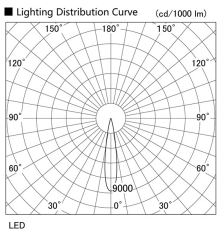

Item no. DD105-2115DB9035

Series Name: Φ 100 Lens type Adjustable downlight, Antiglare

With Dark Mirror Reflector

Installation	Recessed mount
Type	
Fixture wattage	21W
Beam angle	17 deg
Color Temp.	3500K
CRI	Ra>90
Luminous	1755 lm
Body	Die-cast aluminum alloy
Body finish	N/A
Trim finish	Black
Reflector finish	Dark Mirror
IP Rate	IP20
Light source	COB module
Input Voltage	AC220~240V
Dimming Type	Non-Dimmable
Certificate	CE, CCC
Cut Hole	100mm

Height (Weight)	
31.8W	152 (0.9kg)
24.3W	152 (0.9kg)
21.0W	115 (0.8kg)
14.0W	115 (0.8kg)