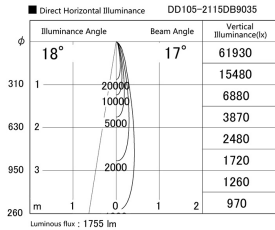

Item no. DD105-2115DB9035

Series Name: Φ 100 Lens type Adjustable downlight, Antiglare

With Dark Mirror Reflector

Installation	Recessed mount
Type	Φ 100 Lens type Adjustable downlight, Antiglare
Fixture wattage	21W
Beam angle	17 deg
Color Temp.	3500K
CRI	Ra>90
Luminous	1755 lm
Body	Die-cast aluminum alloy
Body finish	N/A
Trim finish	Black
Reflector finish	Dark Mirror
IP Rate	IP20
Light source	COB module
Input Voltage	AC220~240V
Dimming Type	Non-Dimmable
Certificate	CE, CCC
Cut Hole	100mm

Height (Weight)	
31.8W	152 (0.9kg)
24.3W	152 (0.9kg)
21.0W	115 (0.8kg)
14.0W	115 (0.8kg)