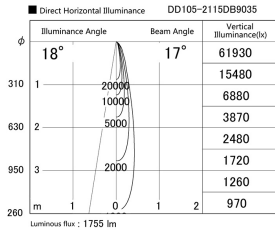

Item no. DD105-2115DB9035

Series Name: Φ 100 Lens type Adjustable downlight, Antiglare

With Dark Mirror Reflector

Installation	Recessed mount
Type	
Fixture wattage	21W
Beam angle	17 deg
Color Temp.	3500K
CRI	Ra>90
Luminous	1755 lm
Body	Die-cast aluminum alloy
Body finish	N/A
Trim finish	Black
Reflector finish	Dark Mirror
IP Rate	IP20
Light source	COB module
Input Voltage	AC220~240V
Dimming Type	Non-Dimmable
Certificate	CE, CCC
Cut Hole	100mm

Height (Weight)	
31.8W	152 (0.9kg)
24.3W	152 (0.9kg)
21.0W	115 (0.8kg)
14.0W	115 (0.8kg)