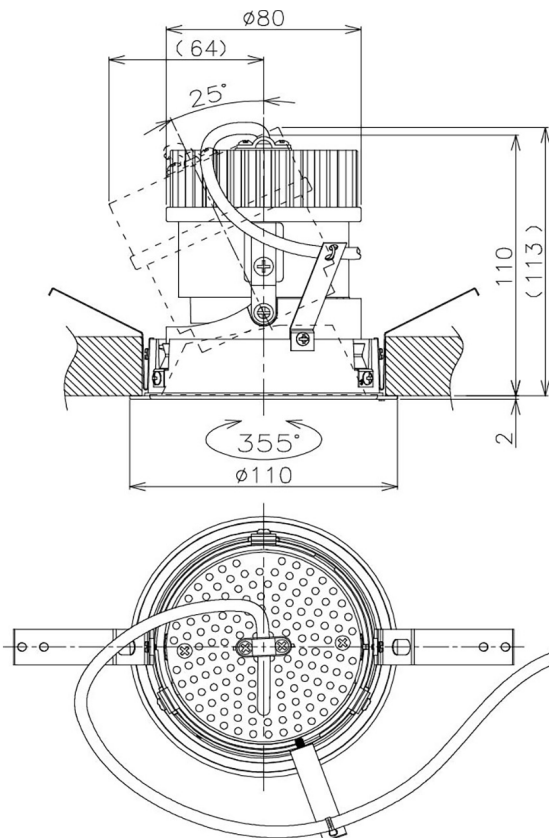

Item no. DD105-2115DB9035

Series Name: Φ 100 Lens type Adjustable downlight, Antiglare

With Dark Mirror Reflector

Installation	Recessed mount
Type	
Fixture wattage	21W
Beam angle	17 deg
Color Temp.	3500K
CRI	Ra>90
Luminous	1755 lm
Body	Die-cast aluminum alloy
Body finish	N/A
Trim finish	Black
Reflector finish	Dark Mirror
IP Rate	IP20
Light source	COB module
Input Voltage	AC220~240V
Dimming Type	Non-Dimmable
Certificate	CE, CCC
Cut Hole	100mm

Height (Weight)	
31.8W	152 (0.9kg)
24.3W	152 (0.9kg)
21.0W	115 (0.8kg)
14.0W	115 (0.8kg)