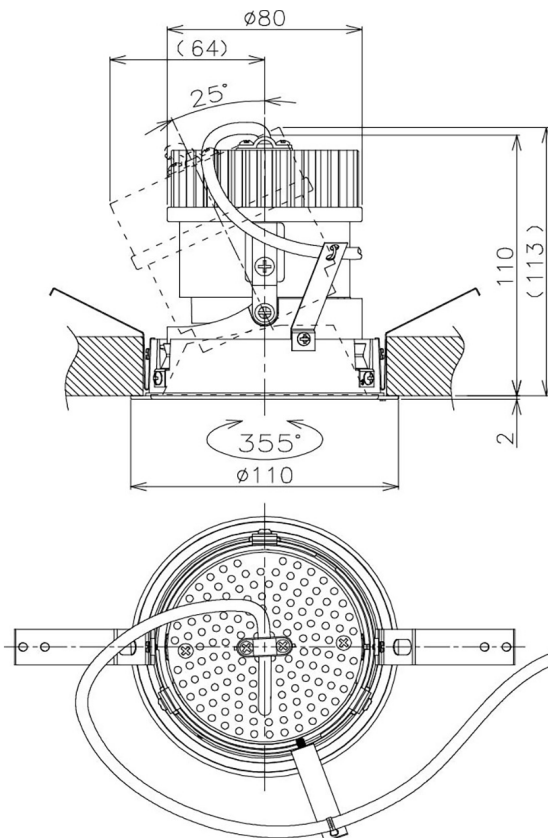

Item no. DD105-2115DB9035

Series Name: Φ 100 Lens type Adjustable downlight, Antiglare

With Dark Mirror Reflector

Installation	Recessed mount
Type	Φ 100 Lens type Adjustable downlight, Antiglare
Fixture wattage	21W
Beam angle	17 deg
Color Temp.	3500K
CRI	Ra>90
Luminous	1755 lm
Body	Die-cast aluminum alloy
Body finish	N/A
Trim finish	Black
Reflector finish	Dark Mirror
IP Rate	IP20
Light source	COB module
Input Voltage	AC220~240V
Dimming Type	Non-Dimmable
Certificate	CE, CCC
Cut Hole	100mm

Height (Weight)	
31.8W	152 (0.9kg)
24.3W	152 (0.9kg)
21.0W	115 (0.8kg)
14.0W	115 (0.8kg)