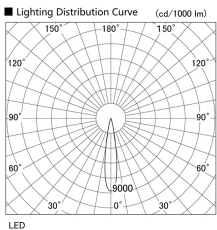

Item no. DD105-2115DB9035

Series Name: Φ 100 Lens type Adjustable downlight, Antiglare

With Dark Mirror Reflector

Installation	Recessed mount
Type	Φ 100 Lens type Adjustable downlight, Antiglare
Fixture wattage	21W
Beam angle	17 deg
Color Temp.	3500K
CRI	Ra>90
Luminous	1755 lm
Body	Die-cast aluminum alloy
Body finish	N/A
Trim finish	Black
Reflector finish	Dark Mirror
IP Rate	IP20
Light source	COB module
Input Voltage	AC220~240V
Dimming Type	Non-Dimmable
Certificate	CE, CCC
Cut Hole	100mm

Height (Weight)	
31.8W	152 (0.9kg)
24.3W	152 (0.9kg)
21.0W	115 (0.8kg)
14.0W	115 (0.8kg)