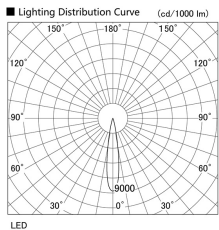

Item no. DD105-2115DB9040

Series Name: Φ 100 Lens type Adjustable downlight, Antiglare

With Dark Mirror Reflector

Installation	Recessed mount
Type	
Fixture wattage	21W
Beam angle	17 deg
Color Temp.	4000K
CRI	Ra>90
Luminous	1775 lm
Body	Die-cast aluminum alloy
Body finish	N/A
Trim finish	Black
Reflector finish	Dark Mirror
IP Rate	IP20
Light source	COB module
Input Voltage	AC220~240V
Dimming Type	Non-Dimmable
Certificate	CE, CCC
Cut Hole	100mm

Height (Weight)	
31.8W	152 (0.9kg)
24.3W	152 (0.9kg)
21.0W	115 (0.8kg)
14.0W	115 (0.8kg)