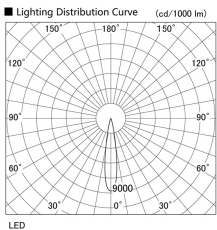

Item no. DD105-2115DB9040

Series Name: Φ 100 Lens type Adjustable downlight, Antiglare

With Dark Mirror Reflector

Installation	Recessed mount
Type	
Fixture wattage	21W
Beam angle	17 deg
Color Temp.	4000K
CRI	Ra>90
Luminous	1775 lm
Body	Die-cast aluminum alloy
Body finish	N/A
Trim finish	Black
Reflector finish	Dark Mirror
IP Rate	IP20
Light source	COB module
Input Voltage	AC220~240V
Dimming Type	Non-Dimmable
Certificate	CE, CCC
Cut Hole	100mm

Height (Weight)	
31.8W	152 (0.9kg)
24.3W	152 (0.9kg)
21.0W	115 (0.8kg)
14.0W	115 (0.8kg)