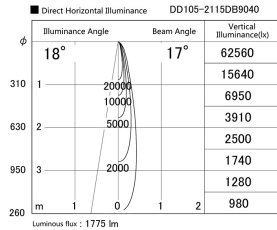

Item no. DD105-2115DB9040

Series Name: Φ 100 Lens type Adjustable downlight, Antiglare

With Dark Mirror Reflector

Installation	Recessed mount
Type	
Fixture wattage	21W
Beam angle	17 deg
Color Temp.	4000K
CRI	Ra>90
Luminous	1775 lm
Body	Die-cast aluminum alloy
Body finish	N/A
Trim finish	Black
Reflector finish	Dark Mirror
IP Rate	IP20
Light source	COB module
Input Voltage	AC220~240V
Dimming Type	Non-Dimmable
Certificate	CE, CCC
Cut Hole	100mm

Height (Weight)	
31.8W	152 (0.9kg)
24.3W	152 (0.9kg)
21.0W	115 (0.8kg)
14.0W	115 (0.8kg)