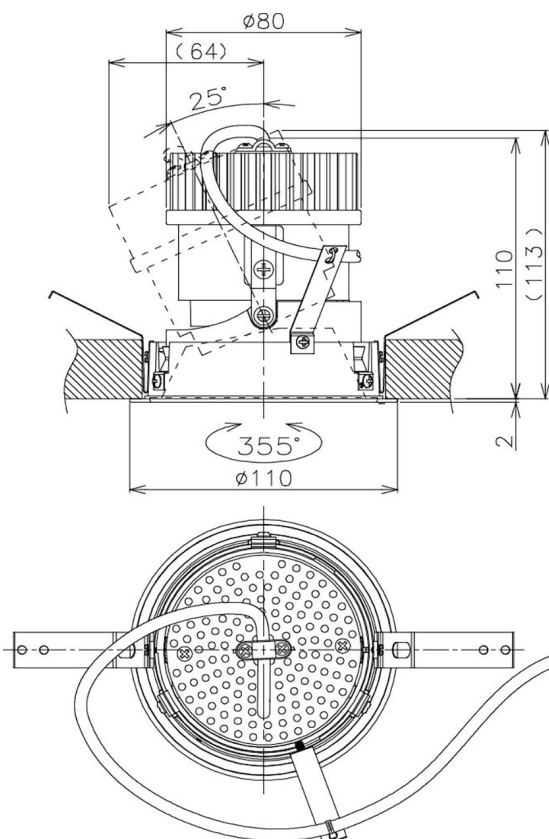

Item no. DD105-2115DB9040

Series Name: Φ 100 Lens type Adjustable downlight, Antiglare

With Dark Mirror Reflector

Installation	Recessed mount
Type	
Fixture wattage	21W
Beam angle	17 deg
Color Temp.	4000K
CRI	Ra>90
Luminous	1775 lm
Body	Die-cast aluminum alloy
Body finish	N/A
Trim finish	Black
Reflector finish	Dark Mirror
IP Rate	IP20
Light source	COB module
Input Voltage	AC220~240V
Dimming Type	Non-Dimmable
Certificate	CE, CCC
Cut Hole	100mm

Height (Weight)	
31.8W	152 (0.9kg)
24.3W	152 (0.9kg)
21.0W	115 (0.8kg)
14.0W	115 (0.8kg)