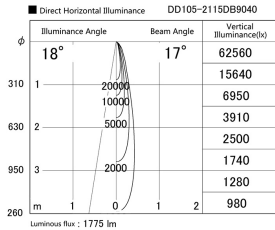

Item no. DD105-2115DB9040

Series Name: Φ 100 Lens type Adjustable downlight, Antiglare

With Dark Mirror Reflector

Installation	Recessed mount
Type	
Fixture wattage	21W
Beam angle	17 deg
Color Temp.	4000K
CRI	Ra>90
Luminous	1775 lm
Body	Die-cast aluminum alloy
Body finish	N/A
Trim finish	Black
Reflector finish	Dark Mirror
IP Rate	IP20
Light source	COB module
Input Voltage	AC220~240V
Dimming Type	Non-Dimmable
Certificate	CE, CCC
Cut Hole	100mm

Height (Weight)	
31.8W	152 (0.9kg)
24.3W	152 (0.9kg)
21.0W	115 (0.8kg)
14.0W	115 (0.8kg)