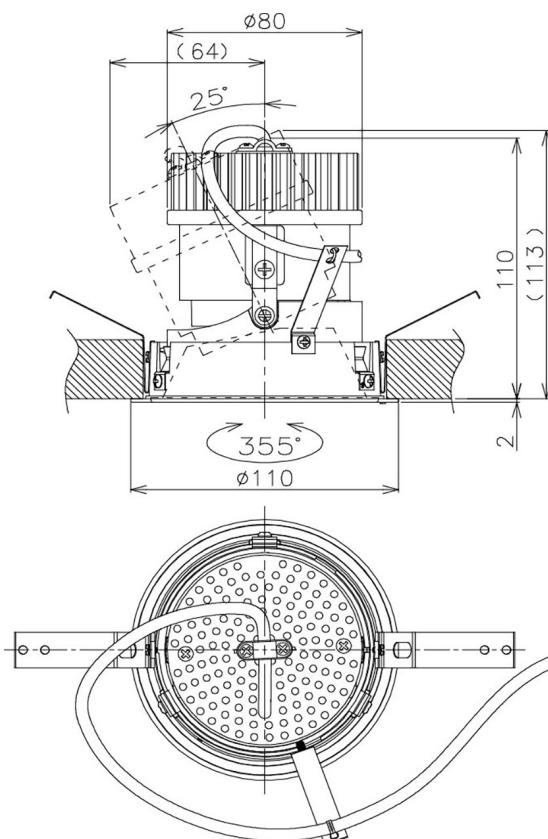

Item no. DD105-2120DB9027

Series Name: Φ 100 Lens type Adjustable downlight, Antiglare

With Dark Mirror Reflector

Installation	Recessed mount
Type	
Fixture wattage	21W
Beam angle	22 deg
Color Temp.	2700K
CRI	Ra>90
Luminous	1770 lm
Body	Die-cast aluminum alloy
Body finish	N/A
Trim finish	Black
Reflector finish	Dark Mirror
IP Rate	IP20
Light source	COB module
Input Voltage	AC220~240V
Dimming Type	Non-Dimmable
Certificate	CE, CCC
Cut Hole	100mm

Height (Weight)	
31.8W	152 (0.9kg)
24.3W	152 (0.9kg)
21.0W	115 (0.8kg)
14.0W	115 (0.8kg)