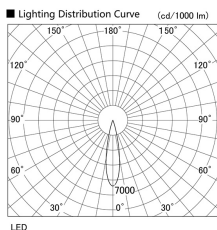

Item no. DD105-2120DB9027

Series Name: Φ 100 Lens type Adjustable downlight, Antiglare

With Dark Mirror Reflector

Installation	Recessed mount
Type	
Fixture wattage	21W
Beam angle	22 deg
Color Temp.	2700K
CRI	Ra>90
Luminous	1770 lm
Body	Die-cast aluminum alloy
Body finish	N/A
Trim finish	Black
Reflector finish	Dark Mirror
IP Rate	IP20
Light source	COB module
Input Voltage	AC220~240V
Dimming Type	Non-Dimmable
Certificate	CE, CCC
Cut Hole	100mm

Height (Weight)	
31.8W	152 (0.9kg)
24.3W	152 (0.9kg)
21.0W	115 (0.8kg)
14.0W	115 (0.8kg)