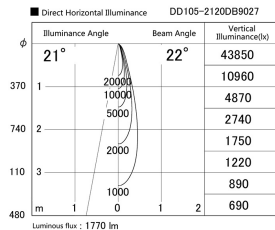

Item no. DD105-2120DB9027

Series Name: Φ 100 Lens type Adjustable downlight, Antiglare

With Dark Mirror Reflector

Installation	Recessed mount
Type	
Fixture wattage	21W
Beam angle	22 deg
Color Temp.	2700K
CRI	Ra>90
Luminous	1770 lm
Body	Die-cast aluminum alloy
Body finish	N/A
Trim finish	Black
Reflector finish	Dark Mirror
IP Rate	IP20
Light source	COB module
Input Voltage	AC220~240V
Dimming Type	Non-Dimmable
Certificate	CE, CCC
Cut Hole	100mm

Height (Weight)	
31.8W	152 (0.9kg)
24.3W	152 (0.9kg)
21.0W	115 (0.8kg)
14.0W	115 (0.8kg)