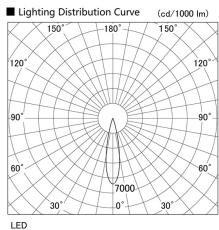

Item no. DD105-2120DB9030

Series Name: Φ 100 Lens type Adjustable downlight, Antiglare

With Dark Mirror Reflector

| | |
|------------------|-------------------------|
| Installation | Recessed mount |
| Type | |
| Fixture wattage | 21W |
| Beam angle | 22 deg |
| Color Temp. | 3000K |
| CRI | Ra>90 |
| Luminous | 1845 lm |
| Body | Die-cast aluminum alloy |
| Body finish | N/A |
| Trim finish | Black |
| Reflector finish | Dark Mirror |
| IP Rate | IP20 |
| Light source | COB module |
| Input Voltage | AC220~240V |
| Dimming Type | Non-Dimmable |
| Certificate | CE, CCC |
| Cut Hole | 100mm |

| Height (Weight) | |
|-----------------|-------------|
| 31.8W | 152 (0.9kg) |
| 24.3W | 152 (0.9kg) |
| 21.0W | 115 (0.8kg) |
| 14.0W | 115 (0.8kg) |