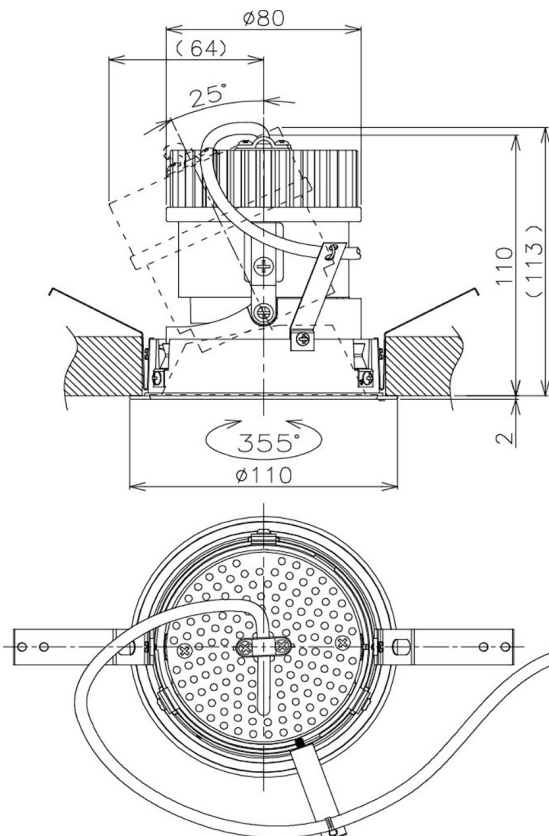

Item no. DD105-2120DB9030

Series Name: Φ 100 Lens type Adjustable downlight, Antiglare

With Dark Mirror Reflector

| | |
|------------------|-------------------------|
| Installation | Recessed mount |
| Type | |
| Fixture wattage | 21W |
| Beam angle | 22 deg |
| Color Temp. | 3000K |
| CRI | Ra>90 |
| Luminous | 1845 lm |
| Body | Die-cast aluminum alloy |
| Body finish | N/A |
| Trim finish | Black |
| Reflector finish | Dark Mirror |
| IP Rate | IP20 |
| Light source | COB module |
| Input Voltage | AC220~240V |
| Dimming Type | Non-Dimmable |
| Certificate | CE, CCC |
| Cut Hole | 100mm |

| Height (Weight) | |
|-----------------|-------------|
| 31.8W | 152 (0.9kg) |
| 24.3W | 152 (0.9kg) |
| 21.0W | 115 (0.8kg) |
| 14.0W | 115 (0.8kg) |