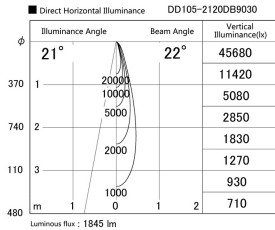

Item no. DD105-2120DB9030

Series Name: Φ 100 Lens type Adjustable downlight, Antiglare

With Dark Mirror Reflector

| | |
|------------------|-------------------------|
| Installation | Recessed mount |
| Type | |
| Fixture wattage | 21W |
| Beam angle | 22 deg |
| Color Temp. | 3000K |
| CRI | Ra>90 |
| Luminous | 1845 lm |
| Body | Die-cast aluminum alloy |
| Body finish | N/A |
| Trim finish | Black |
| Reflector finish | Dark Mirror |
| IP Rate | IP20 |
| Light source | COB module |
| Input Voltage | AC220~240V |
| Dimming Type | Non-Dimmable |
| Certificate | CE, CCC |
| Cut Hole | 100mm |

| Height (Weight) | |
|-----------------|-------------|
| 31.8W | 152 (0.9kg) |
| 24.3W | 152 (0.9kg) |
| 21.0W | 115 (0.8kg) |
| 14.0W | 115 (0.8kg) |