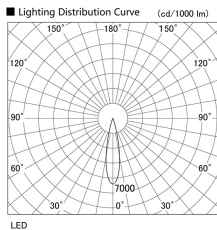

Item no. DD105-2120DB9035

Series Name: Φ 100 Lens type Adjustable downlight, Antiglare

With Dark Mirror Reflector

Installation	Recessed mount
Type	
Fixture wattage	21W
Beam angle	22 deg
Color Temp.	3500K
CRI	Ra>90
Luminous	1880 lm
Body	Die-cast aluminum alloy
Body finish	N/A
Trim finish	Black
Reflector finish	Dark Mirror
IP Rate	IP20
Light source	COB module
Input Voltage	AC220~240V
Dimming Type	Non-Dimmable
Certificate	CE, CCC
Cut Hole	100mm

Height (Weight)	
31.8W	152 (0.9kg)
24.3W	152 (0.9kg)
21.0W	115 (0.8kg)
14.0W	115 (0.8kg)