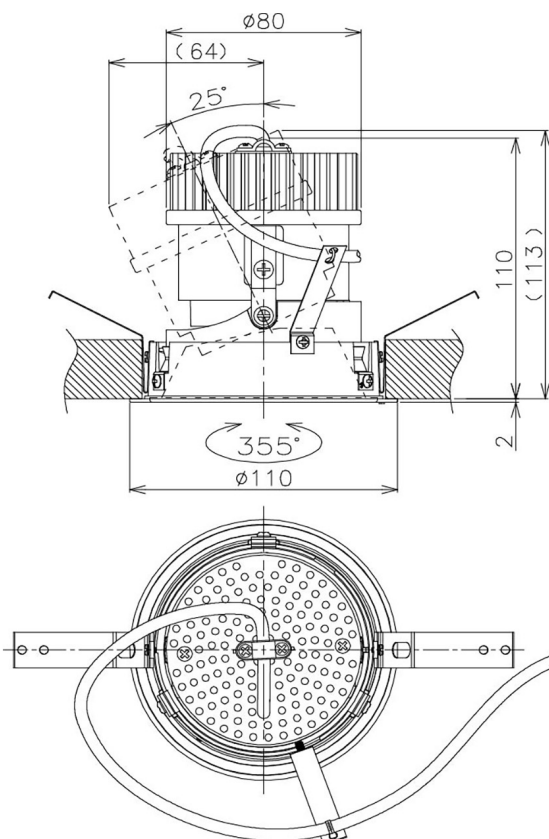

Item no. DD105-2120DB9035

Series Name: Φ 100 Lens type Adjustable downlight, Antiglare

With Dark Mirror Reflector

Installation	Recessed mount
Type	
Fixture wattage	21W
Beam angle	22 deg
Color Temp.	3500K
CRI	Ra>90
Luminous	1880 lm
Body	Die-cast aluminum alloy
Body finish	N/A
Trim finish	Black
Reflector finish	Dark Mirror
IP Rate	IP20
Light source	COB module
Input Voltage	AC220~240V
Dimming Type	Non-Dimmable
Certificate	CE, CCC
Cut Hole	100mm

Height (Weight)	
31.8W	152 (0.9kg)
24.3W	152 (0.9kg)
21.0W	115 (0.8kg)
14.0W	115 (0.8kg)