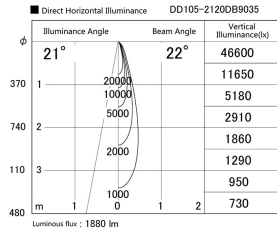

Item no. DD105-2120DB9035

Series Name: Φ 100 Lens type Adjustable downlight, Antiglare

With Dark Mirror Reflector

Installation	Recessed mount
Type	
Fixture wattage	21W
Beam angle	22 deg
Color Temp.	3500K
CRI	Ra>90
Luminous	1880 lm
Body	Die-cast aluminum alloy
Body finish	N/A
Trim finish	Black
Reflector finish	Dark Mirror
IP Rate	IP20
Light source	COB module
Input Voltage	AC220~240V
Dimming Type	Non-Dimmable
Certificate	CE, CCC
Cut Hole	100mm

Height (Weight)	
31.8W	152 (0.9kg)
24.3W	152 (0.9kg)
21.0W	115 (0.8kg)
14.0W	115 (0.8kg)