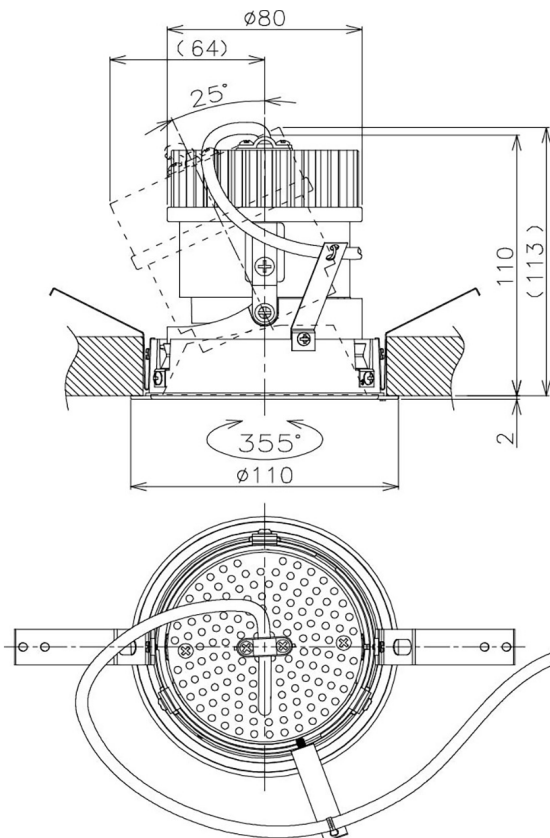

Item no. DD105-2120DB9040

Series Name:  $\Phi$ 100 Lens type Adjustable downlight, Antiglare

With Dark Mirror Reflector

Installation	Recessed mount
Type	
Fixture wattage	21W
Beam angle	22 deg
Color Temp.	4000K
CRI	Ra>90
Luminous	1900 lm
Body	Die-cast aluminum alloy
Body finish	N/A
Trim finish	Black
Reflector finish	Dark Mirror
IP Rate	IP20
Light source	COB module
Input Voltage	AC220~240V
Dimming Type	Non-Dimmable
Certificate	CE, CCC
Cut Hole	100mm

Height (Weight)	
31.8W	152 (0.9kg)
24.3W	152 (0.9kg)
21.0W	115 (0.8kg)
14.0W	115 (0.8kg)