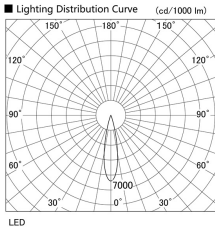

Item no. DD105-2120DB9040

Series Name:  $\Phi$ 100 Lens type Adjustable downlight, Antiglare

With Dark Mirror Reflector

Installation	Recessed mount
Type	
Fixture wattage	21W
Beam angle	22 deg
Color Temp.	4000K
CRI	Ra>90
Luminous	1900 lm
Body	Die-cast aluminum alloy
Body finish	N/A
Trim finish	Black
Reflector finish	Dark Mirror
IP Rate	IP20
Light source	COB module
Input Voltage	AC220~240V
Dimming Type	Non-Dimmable
Certificate	CE, CCC
Cut Hole	100mm

Height (Weight)	
31.8W	152 (0.9kg)
24.3W	152 (0.9kg)
21.0W	115 (0.8kg)
14.0W	115 (0.8kg)