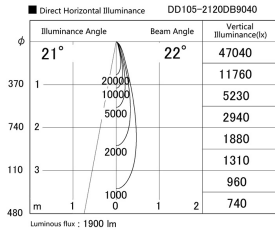

Item no. DD105-2120DB9040

Series Name: Φ 100 Lens type Adjustable downlight, Antiglare

With Dark Mirror Reflector

Installation	Recessed mount
Type	Φ 100 Lens type Adjustable downlight, Antiglare
Fixture wattage	21W
Beam angle	22 deg
Color Temp.	4000K
CRI	Ra>90
Luminous	1900 lm
Body	Die-cast aluminum alloy
Body finish	N/A
Trim finish	Black
Reflector finish	Dark Mirror
IP Rate	IP20
Light source	COB module
Input Voltage	AC220~240V
Dimming Type	Non-Dimmable
Certificate	CE, CCC
Cut Hole	100mm

Height (Weight)	
31.8W	152 (0.9kg)
24.3W	152 (0.9kg)
21.0W	115 (0.8kg)
14.0W	115 (0.8kg)