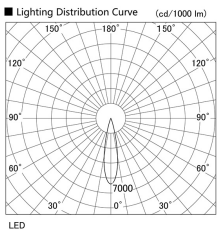

Item no. DD105-2120DB9040

Series Name: Φ 100 Lens type Adjustable downlight, Antiglare

With Dark Mirror Reflector

Installation	Recessed mount
Type	Φ 100 Lens type Adjustable downlight, Antiglare
Fixture wattage	21W
Beam angle	22 deg
Color Temp.	4000K
CRI	Ra>90
Luminous	1900 lm
Body	Die-cast aluminum alloy
Body finish	N/A
Trim finish	Black
Reflector finish	Dark Mirror
IP Rate	IP20
Light source	COB module
Input Voltage	AC220~240V
Dimming Type	Non-Dimmable
Certificate	CE, CCC
Cut Hole	100mm

Height (Weight)	
31.8W	152 (0.9kg)
24.3W	152 (0.9kg)
21.0W	115 (0.8kg)
14.0W	115 (0.8kg)