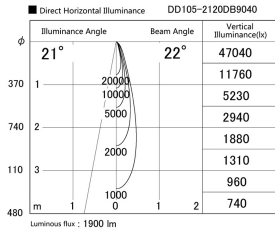

Item no. DD105-2120DB9040

Series Name:  $\Phi$ 100 Lens type Adjustable downlight, Antiglare

With Dark Mirror Reflector

Installation	Recessed mount
Type	
Fixture wattage	21W
Beam angle	22 deg
Color Temp.	4000K
CRI	Ra>90
Luminous	1900 lm
Body	Die-cast aluminum alloy
Body finish	N/A
Trim finish	Black
Reflector finish	Dark Mirror
IP Rate	IP20
Light source	COB module
Input Voltage	AC220~240V
Dimming Type	Non-Dimmable
Certificate	CE, CCC
Cut Hole	100mm

Height (Weight)	
31.8W	152 (0.9kg)
24.3W	152 (0.9kg)
21.0W	115 (0.8kg)
14.0W	115 (0.8kg)