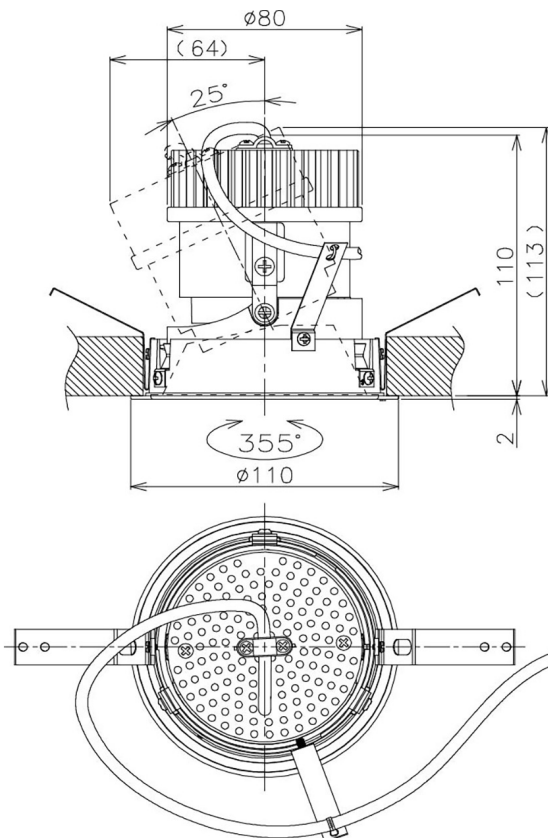

Item no. DD105-2120DB9040

Series Name: Φ 100 Lens type Adjustable downlight, Antiglare

With Dark Mirror Reflector

Installation	Recessed mount
Type	Φ 100 Lens type Adjustable downlight, Antiglare
Fixture wattage	21W
Beam angle	22 deg
Color Temp.	4000K
CRI	Ra>90
Luminous	1900 lm
Body	Die-cast aluminum alloy
Body finish	N/A
Trim finish	Black
Reflector finish	Dark Mirror
IP Rate	IP20
Light source	COB module
Input Voltage	AC220~240V
Dimming Type	Non-Dimmable
Certificate	CE, CCC
Cut Hole	100mm

Height (Weight)	
31.8W	152 (0.9kg)
24.3W	152 (0.9kg)
21.0W	115 (0.8kg)
14.0W	115 (0.8kg)