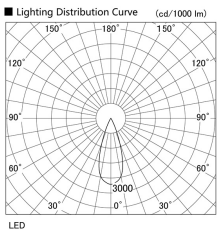

Item no. DD105-2135DB9027

Series Name: Φ 100 Lens type Adjustable downlight, Antiglare

With Dark Mirror Reflector

Installation	Recessed mount
Type	
Fixture wattage	21W
Beam angle	36 deg
Color Temp.	2700K
CRI	Ra>90
Luminous	1750 lm
Body	Die-cast aluminum alloy
Body finish	N/A
Trim finish	Black
Reflector finish	Dark Mirror
IP Rate	IP20
Light source	COB module
Input Voltage	AC220~240V
Dimming Type	Non-Dimmable
Certificate	CE, CCC
Cut Hole	100mm

Height (Weight)	
31.8W	152 (0.9kg)
24.3W	152 (0.9kg)
21.0W	115 (0.8kg)
14.0W	115 (0.8kg)