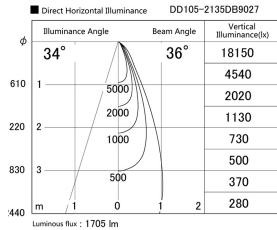

Item no. DD105-2135DB9027

Series Name: Φ 100 Lens type Adjustable downlight, Antiglare

With Dark Mirror Reflector

Installation	Recessed mount
Type	Φ 100 Lens type Adjustable downlight, Antiglare
Fixture wattage	21W
Beam angle	36 deg
Color Temp.	2700K
CRI	Ra>90
Luminous	1750 lm
Body	Die-cast aluminum alloy
Body finish	N/A
Trim finish	Black
Reflector finish	Dark Mirror
IP Rate	IP20
Light source	COB module
Input Voltage	AC220~240V
Dimming Type	Non-Dimmable
Certificate	CE, CCC
Cut Hole	100mm

Height (Weight)	
31.8W	152 (0.9kg)
24.3W	152 (0.9kg)
21.0W	115 (0.8kg)
14.0W	115 (0.8kg)