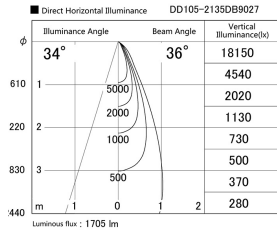

Item no. DD105-2135DB9027

Series Name: Φ 100 Lens type Adjustable downlight, Antiglare

With Dark Mirror Reflector

Installation	Recessed mount
Type	
Fixture wattage	21W
Beam angle	36 deg
Color Temp.	2700K
CRI	Ra>90
Luminous	1750 lm
Body	Die-cast aluminum alloy
Body finish	N/A
Trim finish	Black
Reflector finish	Dark Mirror
IP Rate	IP20
Light source	COB module
Input Voltage	AC220~240V
Dimming Type	Non-Dimmable
Certificate	CE, CCC
Cut Hole	100mm

Height (Weight)	
31.8W	152 (0.9kg)
24.3W	152 (0.9kg)
21.0W	115 (0.8kg)
14.0W	115 (0.8kg)