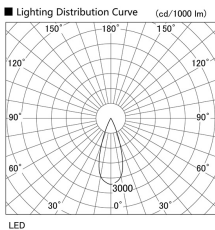

Item no. DD105-2135DB9027

Series Name: Φ 100 Lens type Adjustable downlight, Antiglare

With Dark Mirror Reflector

Installation	Recessed mount
Type	Φ 100 Lens type Adjustable downlight, Antiglare
Fixture wattage	21W
Beam angle	36 deg
Color Temp.	2700K
CRI	Ra>90
Luminous	1750 lm
Body	Die-cast aluminum alloy
Body finish	N/A
Trim finish	Black
Reflector finish	Dark Mirror
IP Rate	IP20
Light source	COB module
Input Voltage	AC220~240V
Dimming Type	Non-Dimmable
Certificate	CE, CCC
Cut Hole	100mm

Height (Weight)	
31.8W	152 (0.9kg)
24.3W	152 (0.9kg)
21.0W	115 (0.8kg)
14.0W	115 (0.8kg)