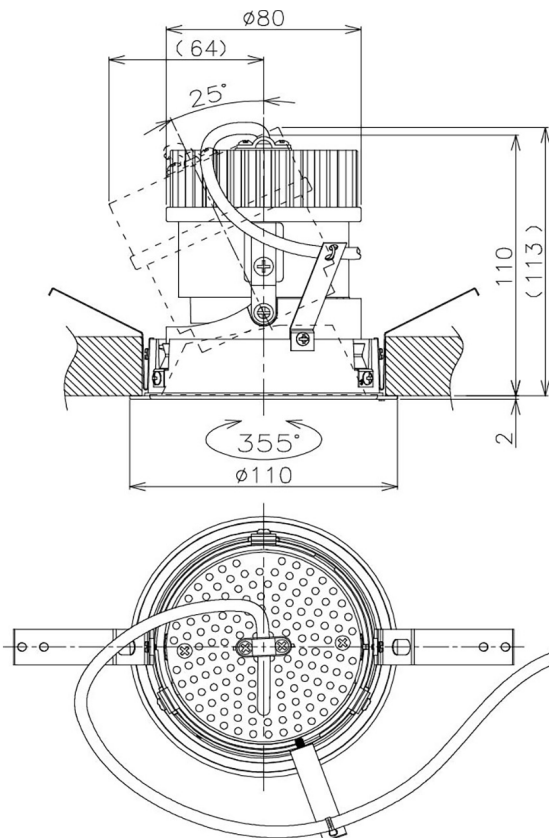

Item no. DD105-2135DB9027

Series Name: Φ 100 Lens type Adjustable downlight, Antiglare

With Dark Mirror Reflector

Installation	Recessed mount
Type	
Fixture wattage	21W
Beam angle	36 deg
Color Temp.	2700K
CRI	Ra>90
Luminous	1750 lm
Body	Die-cast aluminum alloy
Body finish	N/A
Trim finish	Black
Reflector finish	Dark Mirror
IP Rate	IP20
Light source	COB module
Input Voltage	AC220~240V
Dimming Type	Non-Dimmable
Certificate	CE, CCC
Cut Hole	100mm

Height (Weight)	
31.8W	152 (0.9kg)
24.3W	152 (0.9kg)
21.0W	115 (0.8kg)
14.0W	115 (0.8kg)