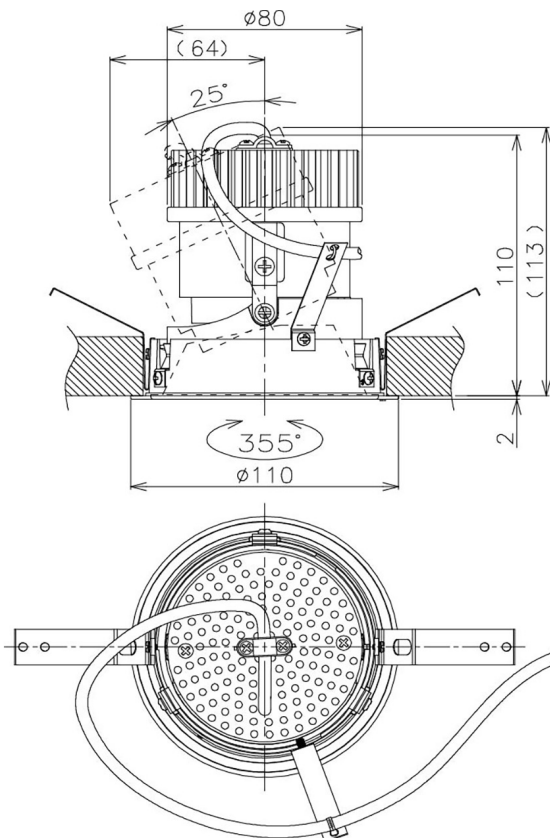

Item no. DD105-2135DB9027

Series Name: Φ 100 Lens type Adjustable downlight, Antiglare

With Dark Mirror Reflector

Installation	Recessed mount
Type	Φ 100 Lens type Adjustable downlight, Antiglare
Fixture wattage	21W
Beam angle	36 deg
Color Temp.	2700K
CRI	Ra>90
Luminous	1750 lm
Body	Die-cast aluminum alloy
Body finish	N/A
Trim finish	Black
Reflector finish	Dark Mirror
IP Rate	IP20
Light source	COB module
Input Voltage	AC220~240V
Dimming Type	Non-Dimmable
Certificate	CE, CCC
Cut Hole	100mm

Height (Weight)	
31.8W	152 (0.9kg)
24.3W	152 (0.9kg)
21.0W	115 (0.8kg)
14.0W	115 (0.8kg)