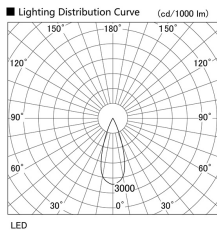

Item no. DD105-2135DB9030

Series Name:  $\Phi$ 100 Lens type Adjustable downlight, Antiglare

With Dark Mirror Reflector

|                  |                         |
|------------------|-------------------------|
| Installation     | Recessed mount          |
| Type             |                         |
| Fixture wattage  | 21W                     |
| Beam angle       | 36 deg                  |
| Color Temp.      | 3000K                   |
| CRI              | Ra>90                   |
| Luminous         | 1775 lm                 |
| Body             | Die-cast aluminum alloy |
| Body finish      | N/A                     |
| Trim finish      | Black                   |
| Reflector finish | Dark Mirror             |
| IP Rate          | IP20                    |
| Light source     | COB module              |
| Input Voltage    | AC220~240V              |
| Dimming Type     | Non-Dimmable            |
| Certificate      | CE, CCC                 |
| Cut Hole         | 100mm                   |

| Height (Weight) |             |
|-----------------|-------------|
| 31.8W           | 152 (0.9kg) |
| 24.3W           | 152 (0.9kg) |
| 21.0W           | 115 (0.8kg) |
| 14.0W           | 115 (0.8kg) |