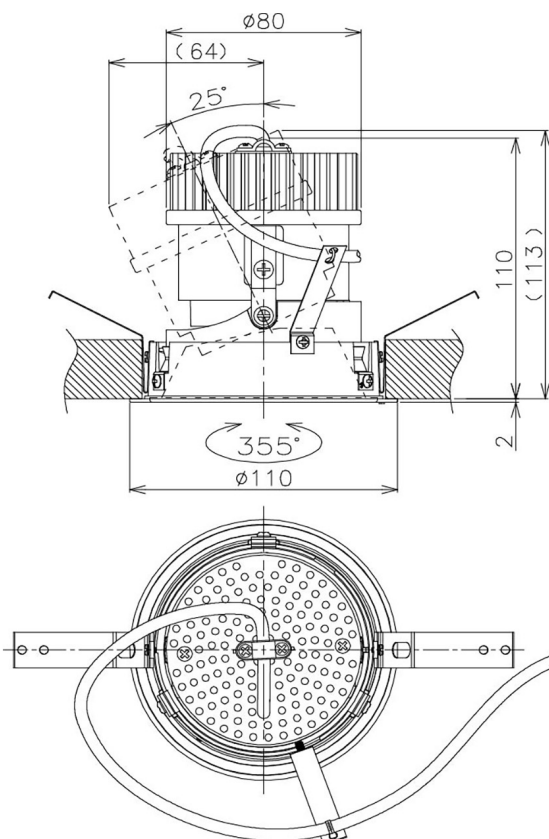

Item no. DD105-2135DB9030

Series Name:  $\Phi$ 100 Lens type Adjustable downlight, Antiglare

With Dark Mirror Reflector

|                  |                         |
|------------------|-------------------------|
| Installation     | Recessed mount          |
| Type             |                         |
| Fixture wattage  | 21W                     |
| Beam angle       | 36 deg                  |
| Color Temp.      | 3000K                   |
| CRI              | Ra>90                   |
| Luminous         | 1775 lm                 |
| Body             | Die-cast aluminum alloy |
| Body finish      | N/A                     |
| Trim finish      | Black                   |
| Reflector finish | Dark Mirror             |
| IP Rate          | IP20                    |
| Light source     | COB module              |
| Input Voltage    | AC220~240V              |
| Dimming Type     | Non-Dimmable            |
| Certificate      | CE, CCC                 |
| Cut Hole         | 100mm                   |

| Height (Weight) |             |
|-----------------|-------------|
| 31.8W           | 152 (0.9kg) |
| 24.3W           | 152 (0.9kg) |
| 21.0W           | 115 (0.8kg) |
| 14.0W           | 115 (0.8kg) |