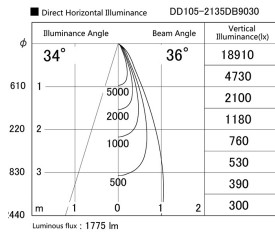

Item no. DD105-2135DB9030

Series Name:  $\Phi$ 100 Lens type Adjustable downlight, Antiglare

With Dark Mirror Reflector

|                  |                         |
|------------------|-------------------------|
| Installation     | Recessed mount          |
| Type             |                         |
| Fixture wattage  | 21W                     |
| Beam angle       | 36 deg                  |
| Color Temp.      | 3000K                   |
| CRI              | Ra>90                   |
| Luminous         | 1775 lm                 |
| Body             | Die-cast aluminum alloy |
| Body finish      | N/A                     |
| Trim finish      | Black                   |
| Reflector finish | Dark Mirror             |
| IP Rate          | IP20                    |
| Light source     | COB module              |
| Input Voltage    | AC220~240V              |
| Dimming Type     | Non-Dimmable            |
| Certificate      | CE, CCC                 |
| Cut Hole         | 100mm                   |

| Height (Weight) |             |
|-----------------|-------------|
| 31.8W           | 152 (0.9kg) |
| 24.3W           | 152 (0.9kg) |
| 21.0W           | 115 (0.8kg) |
| 14.0W           | 115 (0.8kg) |