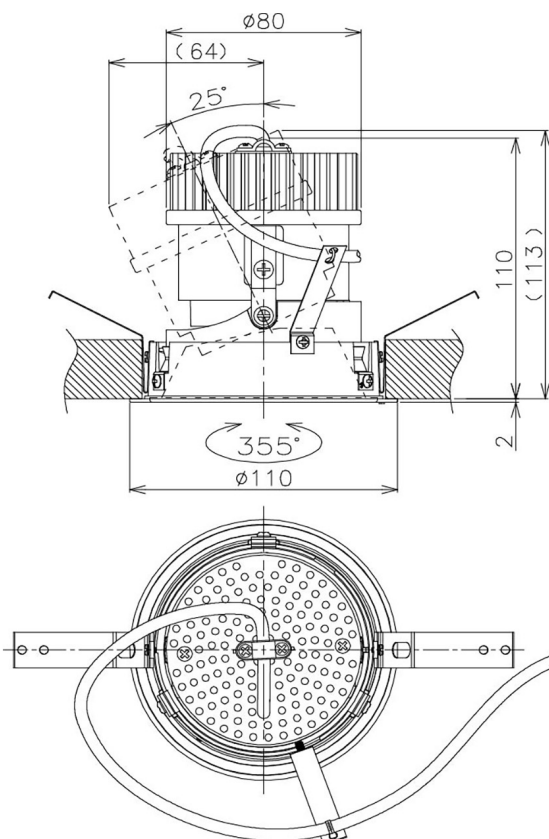

Item no. DD105-2135DB9035

Series Name:  $\Phi$ 100 Lens type Adjustable downlight, Antiglare

With Dark Mirror Reflector

Installation	Recessed mount
Type	
Fixture wattage	21W
Beam angle	36 deg
Color Temp.	3500K
CRI	Ra>90
Luminous	1810 lm
Body	Die-cast aluminum alloy
Body finish	N/A
Trim finish	Black
Reflector finish	Dark Mirror
IP Rate	IP20
Light source	COB module
Input Voltage	AC220~240V
Dimming Type	Non-Dimmable
Certificate	CE, CCC
Cut Hole	100mm

Height (Weight)	
31.8W	152 (0.9kg)
24.3W	152 (0.9kg)
21.0W	115 (0.8kg)
14.0W	115 (0.8kg)