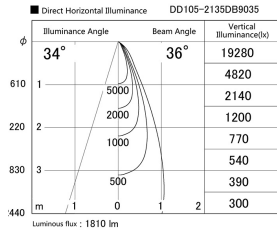

Item no. DD105-2135DB9035

Series Name:  $\Phi$ 100 Lens type Adjustable downlight, Antiglare

With Dark Mirror Reflector

Installation	Recessed mount
Type	
Fixture wattage	21W
Beam angle	36 deg
Color Temp.	3500K
CRI	Ra>90
Luminous	1810 lm
Body	Die-cast aluminum alloy
Body finish	N/A
Trim finish	Black
Reflector finish	Dark Mirror
IP Rate	IP20
Light source	COB module
Input Voltage	AC220~240V
Dimming Type	Non-Dimmable
Certificate	CE, CCC
Cut Hole	100mm

Height (Weight)	
31.8W	152 (0.9kg)
24.3W	152 (0.9kg)
21.0W	115 (0.8kg)
14.0W	115 (0.8kg)