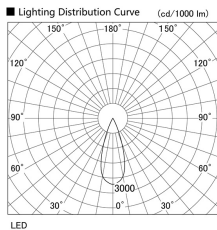

Item no. DD105-2135DB9035

Series Name:  $\Phi$ 100 Lens type Adjustable downlight, Antiglare

With Dark Mirror Reflector

Installation	Recessed mount
Type	
Fixture wattage	21W
Beam angle	36 deg
Color Temp.	3500K
CRI	Ra>90
Luminous	1810 lm
Body	Die-cast aluminum alloy
Body finish	N/A
Trim finish	Black
Reflector finish	Dark Mirror
IP Rate	IP20
Light source	COB module
Input Voltage	AC220~240V
Dimming Type	Non-Dimmable
Certificate	CE, CCC
Cut Hole	100mm

Height (Weight)	
31.8W	152 (0.9kg)
24.3W	152 (0.9kg)
21.0W	115 (0.8kg)
14.0W	115 (0.8kg)