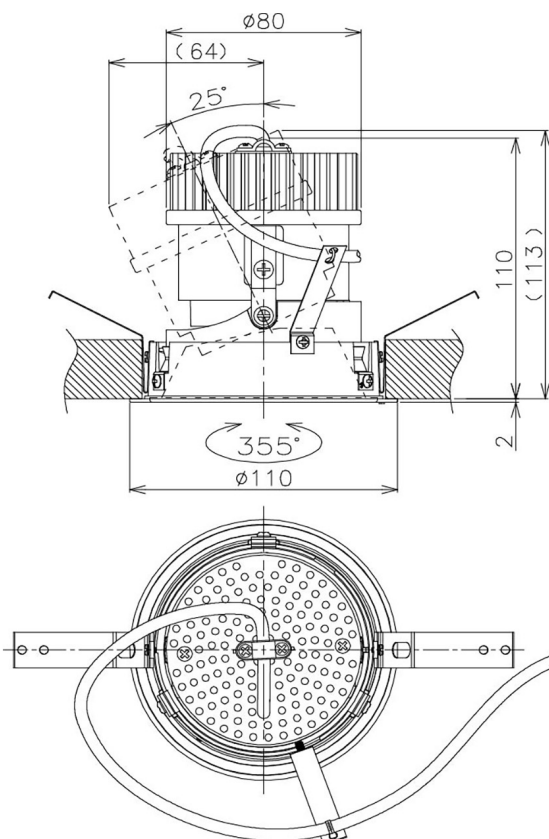

Item no. DD105-2135DB9040

Series Name: Φ 100 Lens type Adjustable downlight, Antiglare

With Dark Mirror Reflector

Installation	Recessed mount
Type	
Fixture wattage	21W
Beam angle	36 deg
Color Temp.	4000K
CRI	Ra>90
Luminous	1825 lm
Body	Die-cast aluminum alloy
Body finish	N/A
Trim finish	Black
Reflector finish	Dark Mirror
IP Rate	IP20
Light source	COB module
Input Voltage	AC220~240V
Dimming Type	Non-Dimmable
Certificate	CE, CCC
Cut Hole	100mm

Height (Weight)	
31.8W	152 (0.9kg)
24.3W	152 (0.9kg)
21.0W	115 (0.8kg)
14.0W	115 (0.8kg)