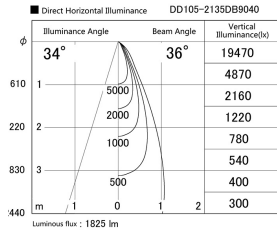

Item no. DD105-2135DB9040

Series Name: Φ 100 Lens type Adjustable downlight, Antiglare

With Dark Mirror Reflector

Installation	Recessed mount
Type	
Fixture wattage	21W
Beam angle	36 deg
Color Temp.	4000K
CRI	Ra>90
Luminous	1825 lm
Body	Die-cast aluminum alloy
Body finish	N/A
Trim finish	Black
Reflector finish	Dark Mirror
IP Rate	IP20
Light source	COB module
Input Voltage	AC220~240V
Dimming Type	Non-Dimmable
Certificate	CE, CCC
Cut Hole	100mm

Height (Weight)	
31.8W	152 (0.9kg)
24.3W	152 (0.9kg)
21.0W	115 (0.8kg)
14.0W	115 (0.8kg)