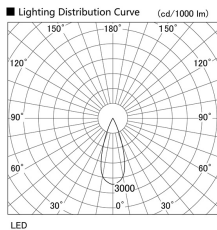

Item no. DD105-2135DB9040

Series Name: Φ 100 Lens type Adjustable downlight, Antiglare

With Dark Mirror Reflector

Installation	Recessed mount
Type	
Fixture wattage	21W
Beam angle	36 deg
Color Temp.	4000K
CRI	Ra>90
Luminous	1825 lm
Body	Die-cast aluminum alloy
Body finish	N/A
Trim finish	Black
Reflector finish	Dark Mirror
IP Rate	IP20
Light source	COB module
Input Voltage	AC220~240V
Dimming Type	Non-Dimmable
Certificate	CE, CCC
Cut Hole	100mm

Height (Weight)	
31.8W	152 (0.9kg)
24.3W	152 (0.9kg)
21.0W	115 (0.8kg)
14.0W	115 (0.8kg)