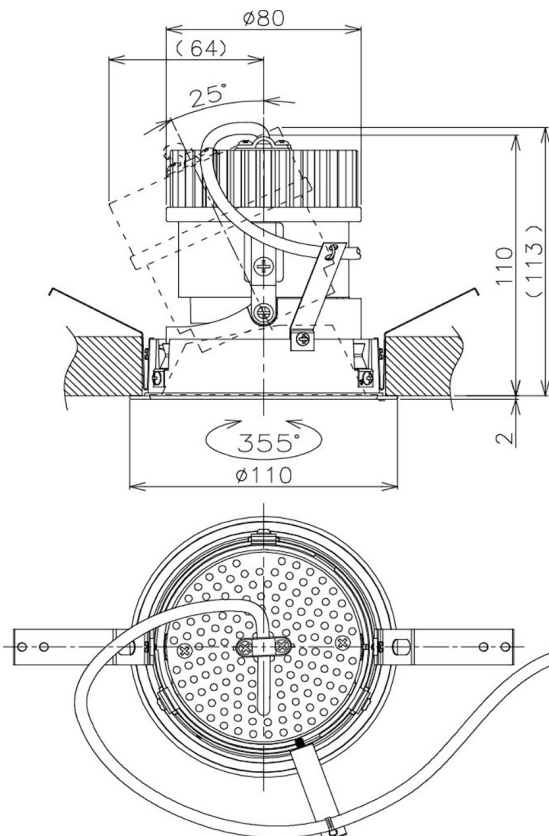

Item no. DD105-2150DB9027

Series Name: Φ 100 Lens type Adjustable downlight, Antiglare

With Dark Mirror Reflector

Installation	Recessed mount
Type	
Fixture wattage	21W
Beam angle	52 deg
Color Temp.	2700K
CRI	Ra>90
Luminous	1735 lm
Body	Die-cast aluminum alloy
Body finish	N/A
Trim finish	Black
Reflector finish	Dark Mirror
IP Rate	IP20
Light source	COB module
Input Voltage	AC220~240V
Dimming Type	Non-Dimmable
Certificate	CE, CCC
Cut Hole	100mm

Height (Weight)	
31.8W	152 (0.9kg)
24.3W	152 (0.9kg)
21.0W	115 (0.8kg)
14.0W	115 (0.8kg)