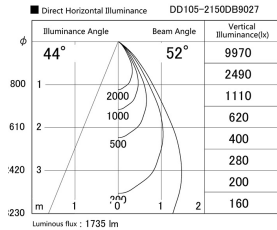

Item no. DD105-2150DB9027

Series Name: Φ 100 Lens type Adjustable downlight, Antiglare

With Dark Mirror Reflector

Installation	Recessed mount
Type	
Fixture wattage	21W
Beam angle	52 deg
Color Temp.	2700K
CRI	Ra>90
Luminous	1735 lm
Body	Die-cast aluminum alloy
Body finish	N/A
Trim finish	Black
Reflector finish	Dark Mirror
IP Rate	IP20
Light source	COB module
Input Voltage	AC220~240V
Dimming Type	Non-Dimmable
Certificate	CE, CCC
Cut Hole	100mm

Height (Weight)	
31.8W	152 (0.9kg)
24.3W	152 (0.9kg)
21.0W	115 (0.8kg)
14.0W	115 (0.8kg)