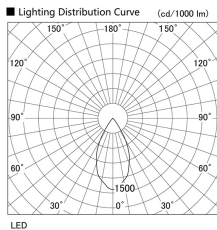

Item no. DD105-2150DB9027

Series Name: Φ 100 Lens type Adjustable downlight, Antiglare

With Dark Mirror Reflector

Installation	Recessed mount
Type	
Fixture wattage	21W
Beam angle	52 deg
Color Temp.	2700K
CRI	Ra>90
Luminous	1735 lm
Body	Die-cast aluminum alloy
Body finish	N/A
Trim finish	Black
Reflector finish	Dark Mirror
IP Rate	IP20
Light source	COB module
Input Voltage	AC220~240V
Dimming Type	Non-Dimmable
Certificate	CE, CCC
Cut Hole	100mm

Height (Weight)	
31.8W	152 (0.9kg)
24.3W	152 (0.9kg)
21.0W	115 (0.8kg)
14.0W	115 (0.8kg)