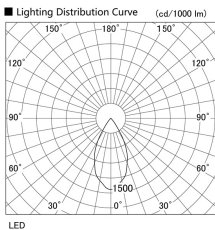

Item no. DD105-2150DB9030

Series Name: Φ 100 Lens type Adjustable downlight, Antiglare

With Dark Mirror Reflector

Installation	Recessed mount
Type	
Fixture wattage	21W
Beam angle	52 deg
Color Temp.	3000K
CRI	Ra>90
Luminous	1810 lm
Body	Die-cast aluminum alloy
Body finish	N/A
Trim finish	Black
Reflector finish	Dark Mirror
IP Rate	IP20
Light source	COB module
Input Voltage	AC220~240V
Dimming Type	Non-Dimmable
Certificate	CE, CCC
Cut Hole	100mm

Height (Weight)	
31.8W	152 (0.9kg)
24.3W	152 (0.9kg)
21.0W	115 (0.8kg)
14.0W	115 (0.8kg)