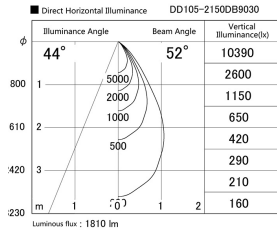

Item no. DD105-2150DB9030

Series Name: Φ 100 Lens type Adjustable downlight, Antiglare

With Dark Mirror Reflector

Installation	Recessed mount
Type	
Fixture wattage	21W
Beam angle	52 deg
Color Temp.	3000K
CRI	Ra>90
Luminous	1810 lm
Body	Die-cast aluminum alloy
Body finish	N/A
Trim finish	Black
Reflector finish	Dark Mirror
IP Rate	IP20
Light source	COB module
Input Voltage	AC220~240V
Dimming Type	Non-Dimmable
Certificate	CE, CCC
Cut Hole	100mm

Height (Weight)	
31.8W	152 (0.9kg)
24.3W	152 (0.9kg)
21.0W	115 (0.8kg)
14.0W	115 (0.8kg)