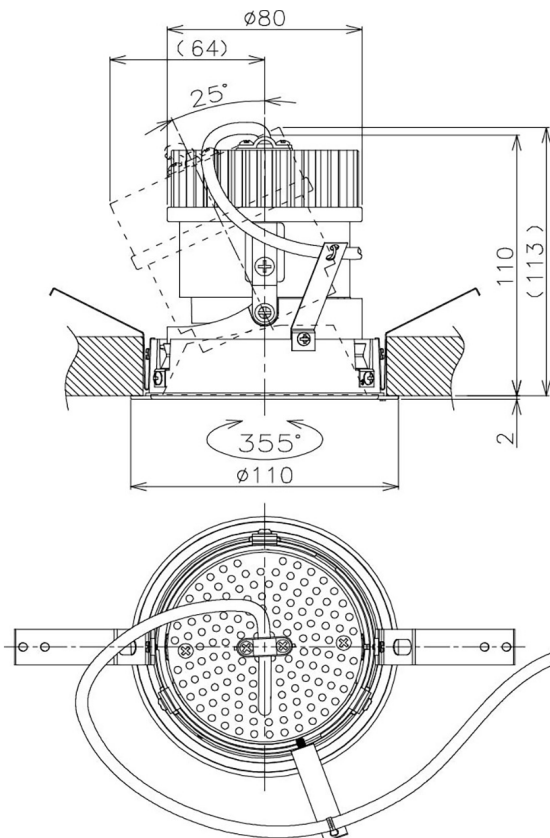

Item no. DD105-2150DB9030

Series Name: Φ 100 Lens type Adjustable downlight, Antiglare

With Dark Mirror Reflector

Installation	Recessed mount
Type	
Fixture wattage	21W
Beam angle	52 deg
Color Temp.	3000K
CRI	Ra>90
Luminous	1810 lm
Body	Die-cast aluminum alloy
Body finish	N/A
Trim finish	Black
Reflector finish	Dark Mirror
IP Rate	IP20
Light source	COB module
Input Voltage	AC220~240V
Dimming Type	Non-Dimmable
Certificate	CE, CCC
Cut Hole	100mm

Height (Weight)	
31.8W	152 (0.9kg)
24.3W	152 (0.9kg)
21.0W	115 (0.8kg)
14.0W	115 (0.8kg)