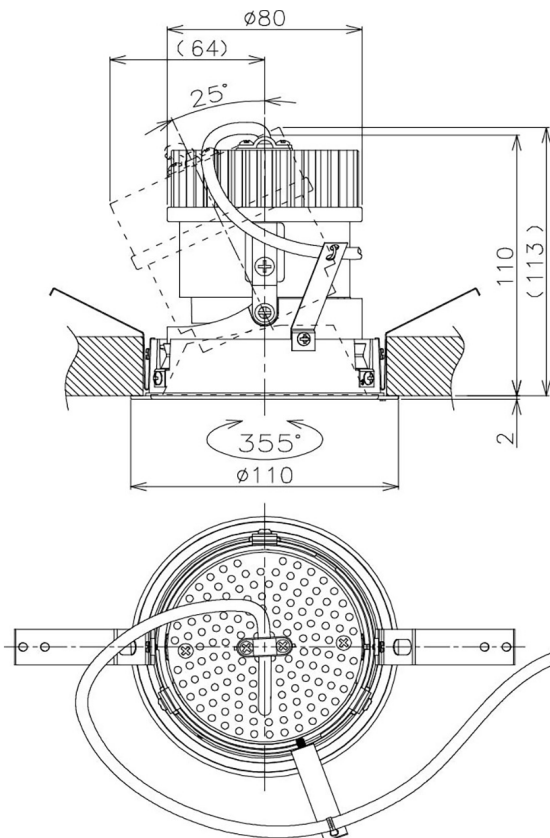

Item no. DD105-2150DB9035

Series Name: Φ 100 Lens type Adjustable downlight, Antiglare

With Dark Mirror Reflector

Installation	Recessed mount
Type	Φ 100 Lens type Adjustable downlight, Antiglare
Fixture wattage	21W
Beam angle	52 deg
Color Temp.	3500K
CRI	Ra>90
Luminous	1845 lm
Body	Die-cast aluminum alloy
Body finish	N/A
Trim finish	Black
Reflector finish	Dark Mirror
IP Rate	IP20
Light source	COB module
Input Voltage	AC220~240V
Dimming Type	Non-Dimmable
Certificate	CE, CCC
Cut Hole	100mm

Height (Weight)	
31.8W	152 (0.9kg)
24.3W	152 (0.9kg)
21.0W	115 (0.8kg)
14.0W	115 (0.8kg)