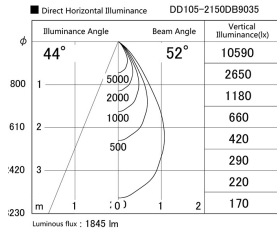

Item no. DD105-2150DB9035

Series Name: Φ 100 Lens type Adjustable downlight, Antiglare

With Dark Mirror Reflector

Installation	Recessed mount
Type	Φ 100 Lens type Adjustable downlight, Antiglare
Fixture wattage	21W
Beam angle	52 deg
Color Temp.	3500K
CRI	Ra>90
Luminous	1845 lm
Body	Die-cast aluminum alloy
Body finish	N/A
Trim finish	Black
Reflector finish	Dark Mirror
IP Rate	IP20
Light source	COB module
Input Voltage	AC220~240V
Dimming Type	Non-Dimmable
Certificate	CE, CCC
Cut Hole	100mm

Height (Weight)	
31.8W	152 (0.9kg)
24.3W	152 (0.9kg)
21.0W	115 (0.8kg)
14.0W	115 (0.8kg)