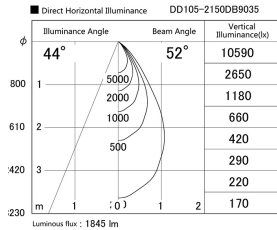

Item no. DD105-2150DB9035

Series Name: Φ 100 Lens type Adjustable downlight, Antiglare

With Dark Mirror Reflector

Installation	Recessed mount
Type	
Fixture wattage	21W
Beam angle	52 deg
Color Temp.	3500K
CRI	Ra>90
Luminous	1845 lm
Body	Die-cast aluminum alloy
Body finish	N/A
Trim finish	Black
Reflector finish	Dark Mirror
IP Rate	IP20
Light source	COB module
Input Voltage	AC220~240V
Dimming Type	Non-Dimmable
Certificate	CE, CCC
Cut Hole	100mm

Height (Weight)	
31.8W	152 (0.9kg)
24.3W	152 (0.9kg)
21.0W	115 (0.8kg)
14.0W	115 (0.8kg)