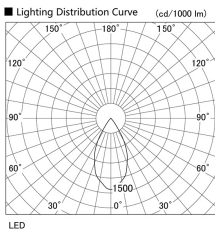

Item no. DD105-2150DB9035

Series Name: Φ 100 Lens type Adjustable downlight, Antiglare

With Dark Mirror Reflector

Installation	Recessed mount
Type	Φ 100 Lens type Adjustable downlight, Antiglare
Fixture wattage	21W
Beam angle	52 deg
Color Temp.	3500K
CRI	Ra>90
Luminous	1845 lm
Body	Die-cast aluminum alloy
Body finish	N/A
Trim finish	Black
Reflector finish	Dark Mirror
IP Rate	IP20
Light source	COB module
Input Voltage	AC220~240V
Dimming Type	Non-Dimmable
Certificate	CE, CCC
Cut Hole	100mm

Height (Weight)	
31.8W	152 (0.9kg)
24.3W	152 (0.9kg)
21.0W	115 (0.8kg)
14.0W	115 (0.8kg)