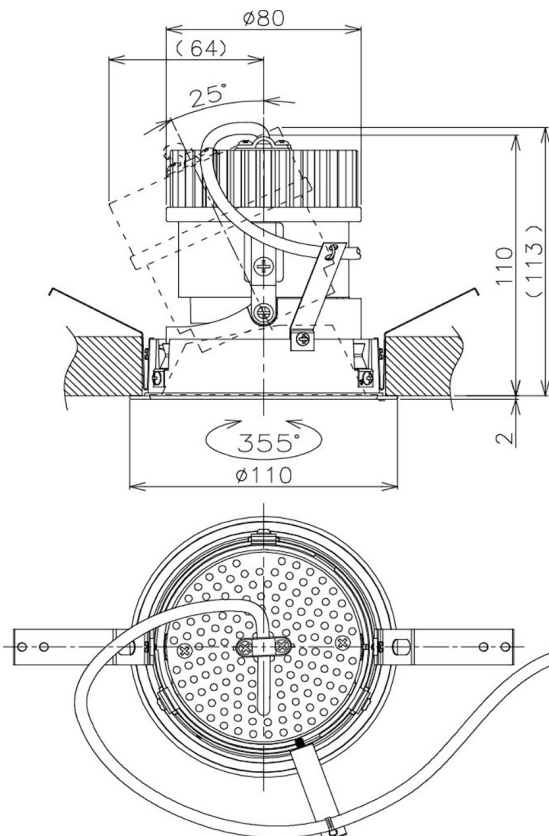

Item no. DD105-2150DB9035

Series Name: Φ 100 Lens type Adjustable downlight, Antiglare

With Dark Mirror Reflector

Installation	Recessed mount
Type	
Fixture wattage	21W
Beam angle	52 deg
Color Temp.	3500K
CRI	Ra>90
Luminous	1845 lm
Body	Die-cast aluminum alloy
Body finish	N/A
Trim finish	Black
Reflector finish	Dark Mirror
IP Rate	IP20
Light source	COB module
Input Voltage	AC220~240V
Dimming Type	Non-Dimmable
Certificate	CE, CCC
Cut Hole	100mm

Height (Weight)	
31.8W	152 (0.9kg)
24.3W	152 (0.9kg)
21.0W	115 (0.8kg)
14.0W	115 (0.8kg)