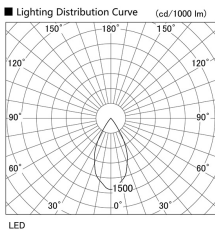

Item no. DD105-2150DB9035

Series Name: Φ 100 Lens type Adjustable downlight, Antiglare

With Dark Mirror Reflector

Installation	Recessed mount
Type	
Fixture wattage	21W
Beam angle	52 deg
Color Temp.	3500K
CRI	Ra>90
Luminous	1845 lm
Body	Die-cast aluminum alloy
Body finish	N/A
Trim finish	Black
Reflector finish	Dark Mirror
IP Rate	IP20
Light source	COB module
Input Voltage	AC220~240V
Dimming Type	Non-Dimmable
Certificate	CE, CCC
Cut Hole	100mm

Height (Weight)	
31.8W	152 (0.9kg)
24.3W	152 (0.9kg)
21.0W	115 (0.8kg)
14.0W	115 (0.8kg)