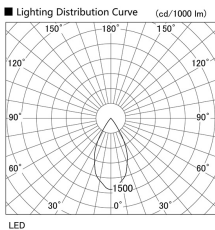

Item no. DD105-2150DB9040

Series Name:  $\Phi$ 100 Lens type Adjustable downlight, Antiglare

With Dark Mirror Reflector

Installation	Recessed mount
Type	
Fixture wattage	21W
Beam angle	52 deg
Color Temp.	4000K
CRI	Ra>90
Luminous	1860 lm
Body	Die-cast aluminum alloy
Body finish	N/A
Trim finish	Black
Reflector finish	Dark Mirror
IP Rate	IP20
Light source	COB module
Input Voltage	AC220~240V
Dimming Type	Non-Dimmable
Certificate	CE, CCC
Cut Hole	100mm

Height (Weight)	
31.8W	152 (0.9kg)
24.3W	152 (0.9kg)
21.0W	115 (0.8kg)
14.0W	115 (0.8kg)