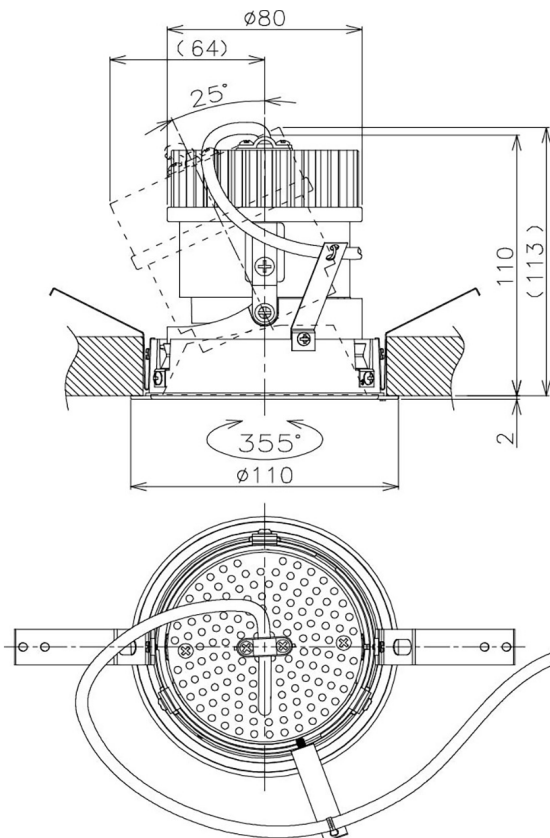

Item no. DD105-2150DB9040

Series Name: Φ 100 Lens type Adjustable downlight, Antiglare

With Dark Mirror Reflector

Installation	Recessed mount
Type	Φ 100 Lens type Adjustable downlight, Antiglare
Fixture wattage	21W
Beam angle	52 deg
Color Temp.	4000K
CRI	Ra>90
Luminous	1860 lm
Body	Die-cast aluminum alloy
Body finish	N/A
Trim finish	Black
Reflector finish	Dark Mirror
IP Rate	IP20
Light source	COB module
Input Voltage	AC220~240V
Dimming Type	Non-Dimmable
Certificate	CE, CCC
Cut Hole	100mm

Height (Weight)	
31.8W	152 (0.9kg)
24.3W	152 (0.9kg)
21.0W	115 (0.8kg)
14.0W	115 (0.8kg)