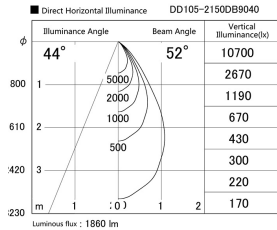

Item no. DD105-2150DB9040

Series Name: Φ 100 Lens type Adjustable downlight, Antiglare

With Dark Mirror Reflector

Installation	Recessed mount
Type	Φ 100 Lens type Adjustable downlight, Antiglare
Fixture wattage	21W
Beam angle	52 deg
Color Temp.	4000K
CRI	Ra>90
Luminous	1860 lm
Body	Die-cast aluminum alloy
Body finish	N/A
Trim finish	Black
Reflector finish	Dark Mirror
IP Rate	IP20
Light source	COB module
Input Voltage	AC220~240V
Dimming Type	Non-Dimmable
Certificate	CE, CCC
Cut Hole	100mm

Height (Weight)	
31.8W	152 (0.9kg)
24.3W	152 (0.9kg)
21.0W	115 (0.8kg)
14.0W	115 (0.8kg)