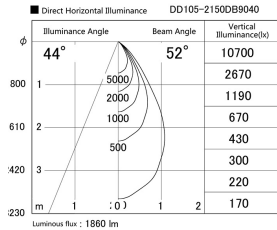

Item no. DD105-2150DB9040

Series Name:  $\Phi$ 100 Lens type Adjustable downlight, Antiglare

With Dark Mirror Reflector

Installation	Recessed mount
Type	
Fixture wattage	21W
Beam angle	52 deg
Color Temp.	4000K
CRI	Ra>90
Luminous	1860 lm
Body	Die-cast aluminum alloy
Body finish	N/A
Trim finish	Black
Reflector finish	Dark Mirror
IP Rate	IP20
Light source	COB module
Input Voltage	AC220~240V
Dimming Type	Non-Dimmable
Certificate	CE, CCC
Cut Hole	100mm

Height (Weight)	
31.8W	152 (0.9kg)
24.3W	152 (0.9kg)
21.0W	115 (0.8kg)
14.0W	115 (0.8kg)