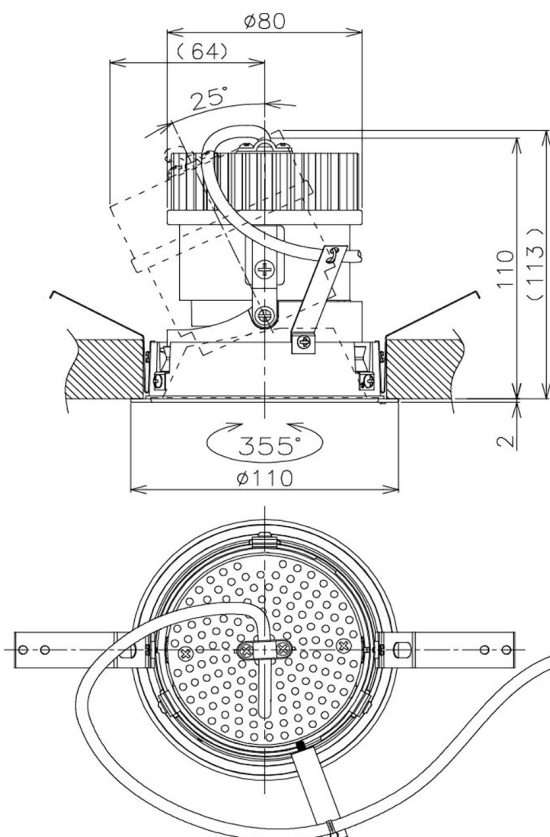

Item no. DD105-2150DB9040

Series Name:  $\Phi$ 100 Lens type Adjustable downlight, Antiglare

With Dark Mirror Reflector

Installation	Recessed mount
Type	
Fixture wattage	21W
Beam angle	52 deg
Color Temp.	4000K
CRI	Ra>90
Luminous	1860 lm
Body	Die-cast aluminum alloy
Body finish	N/A
Trim finish	Black
Reflector finish	Dark Mirror
IP Rate	IP20
Light source	COB module
Input Voltage	AC220~240V
Dimming Type	Non-Dimmable
Certificate	CE, CCC
Cut Hole	100mm

Height (Weight)	
31.8W	152 (0.9kg)
24.3W	152 (0.9kg)
21.0W	115 (0.8kg)
14.0W	115 (0.8kg)