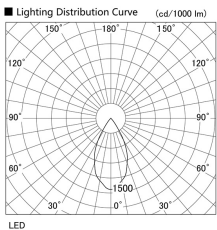

Item no. DD105-2150DB9040

Series Name: Φ 100 Lens type Adjustable downlight, Antiglare

With Dark Mirror Reflector

Installation	Recessed mount
Type	Φ 100 Lens type Adjustable downlight, Antiglare
Fixture wattage	21W
Beam angle	52 deg
Color Temp.	4000K
CRI	Ra>90
Luminous	1860 lm
Body	Die-cast aluminum alloy
Body finish	N/A
Trim finish	Black
Reflector finish	Dark Mirror
IP Rate	IP20
Light source	COB module
Input Voltage	AC220~240V
Dimming Type	Non-Dimmable
Certificate	CE, CCC
Cut Hole	100mm

Height (Weight)	
31.8W	152 (0.9kg)
24.3W	152 (0.9kg)
21.0W	115 (0.8kg)
14.0W	115 (0.8kg)